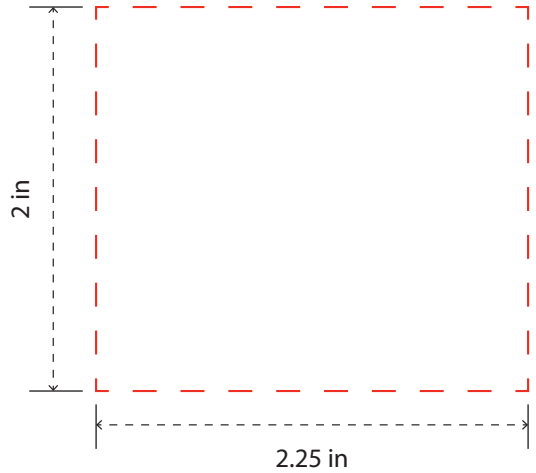

# DRK235

24 oz. Stainless Steel Travel Mug with Cork Bottom

Full Color Digital Imprint:

Silk Screen Print/ Laser Engraving:

**PREVIEW**  
(FOR APPROXIMATE SIZE & POSITIONING ONLY)  
*Digital image may not reproduce exactly*

**PRODUCT SIZE AT 100%**  
This is the actual size of your  
logo on this product

Mug Color:

Imprint Area: 2.25"W x 2"H / 2.5"W x 2"H

Imprint Method: Full Color Digital / Silk Screen, Laser Engraved