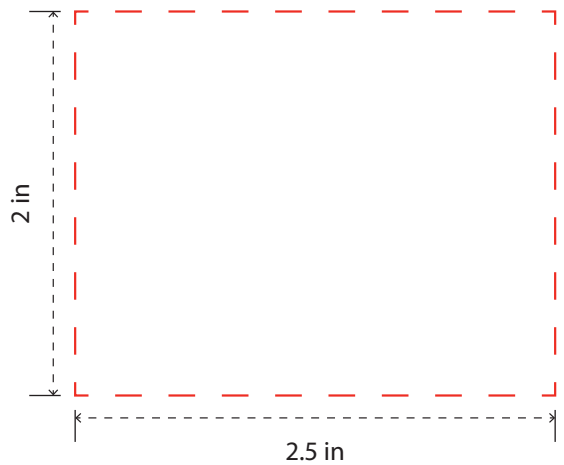

# DRK235

24 oz. Stainless Steel Travel Mug with Cork Bottom

Full Color Digital Imprint:

Silk Screen Print/ Laser Engraving:

**PREVIEW**  
(FOR APPROXIMATE SIZE & POSITIONING ONLY)  
*Digital image may not reproduce exactly*

**PRODUCT SIZE AT 100%**  
This is the actual size of your  
logo on this product

Mug Color:

Imprint Area: 2.25"W x 2"H / 2.5"W x 2"H

Imprint Method: Full Color Digital / Silk Screen, Laser Engraved