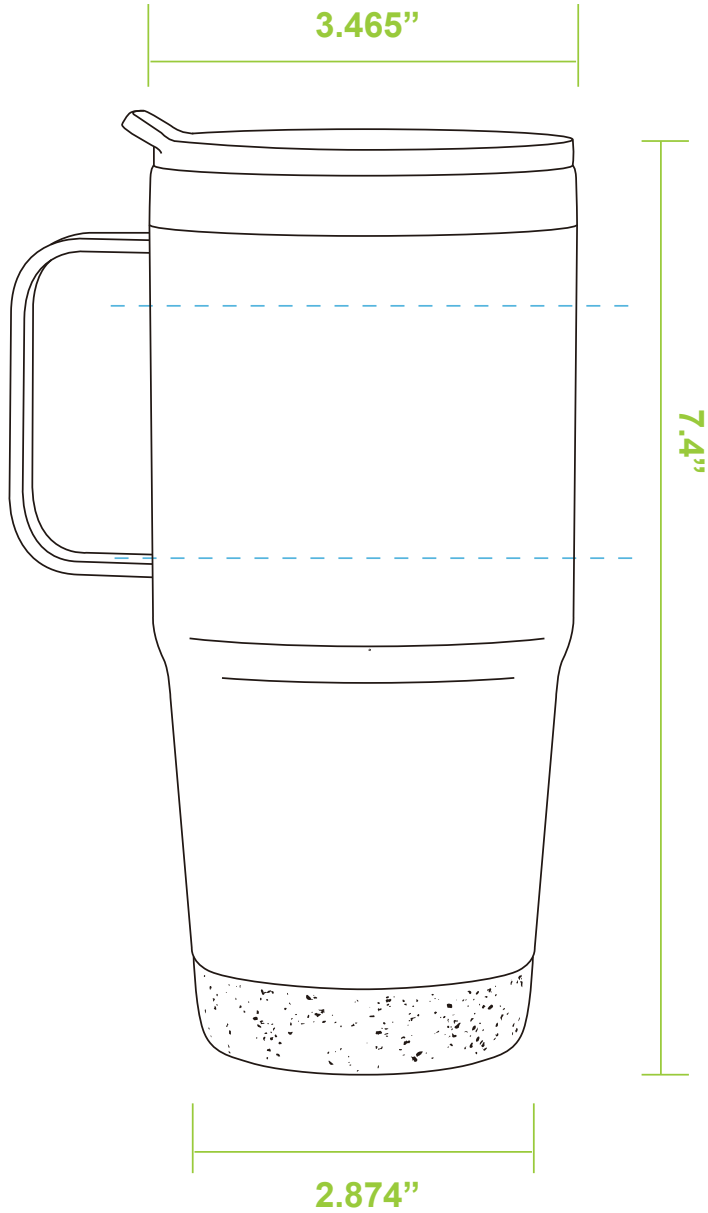

# DRK235

24 oz. Stainless Steel Travel Mug with Cork Bottom

Full Color Digital Imprint:

Silk Screen Print/ Laser Engraving:

**PREVIEW**  
(FOR APPROXIMATE SIZE & POSITIONING ONLY)  
*Digital image may not reproduce exactly*

**PRODUCT SIZE AT 100%**  
This is the actual size of your  
logo on this product

Mug Color:

Imprint Area: 2.25"W x 2"H / 2.5"W x 2"H

Imprint Method: Full Color Digital / Silk Screen, Laser Engraved