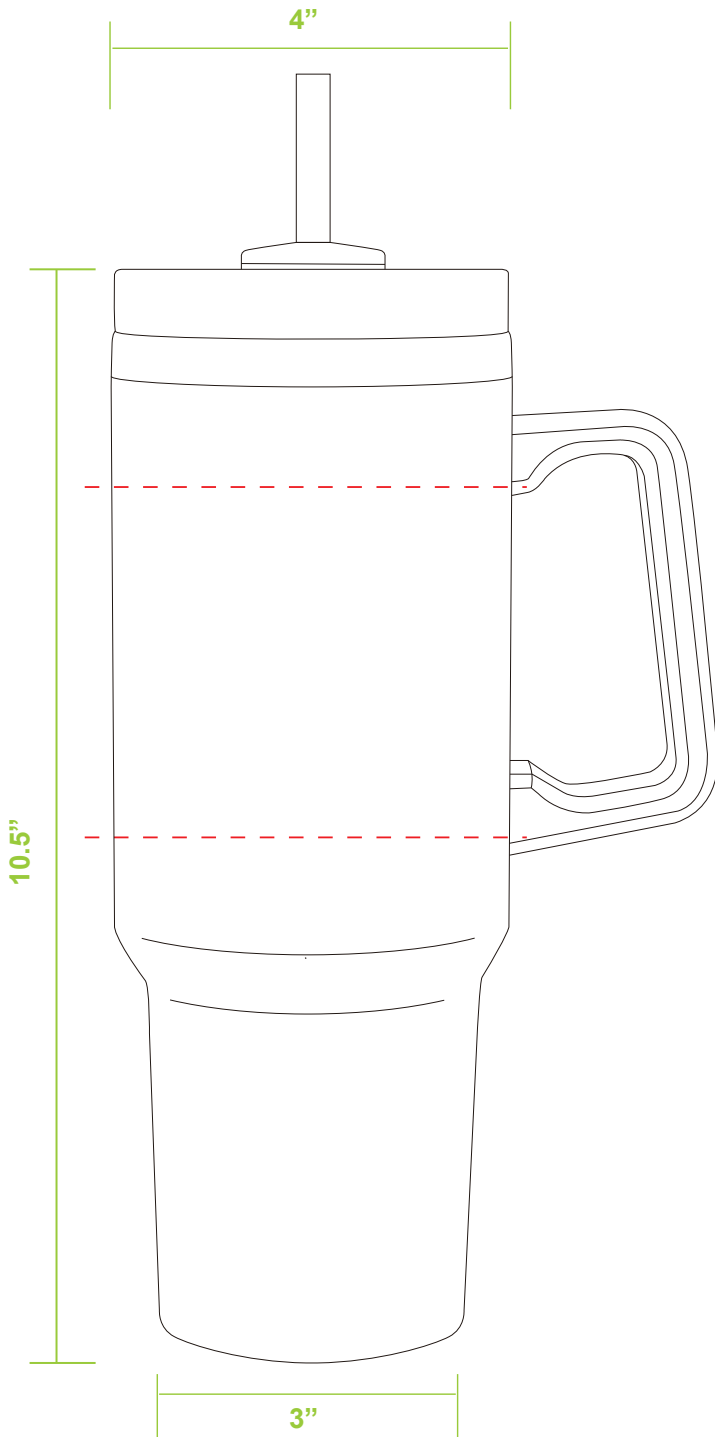

DRK215

40 oz. Insulated Travel Mug

PREVIEW
(FOR APPROXIMATE SIZE & POSITIONING ONLY)
Digital image may not reproduce exactly

Full Color Digital Imprint:

Silk Screen Print/ Laser Engraving:

PRODUCT SIZE AT 100%
This is the actual size of your
logo on this product

Mug Color:

Imprint Area: 2.4"W x 3"H / 2.5"W x 3"H

Imprint Method: Full Color Digital / Silk Screen, Laser Engraved