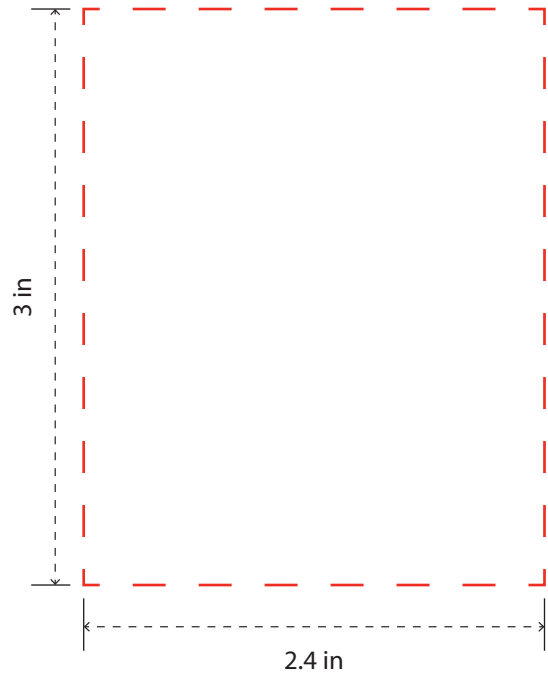

DRK215

40 oz. Insulated Travel Mug

PREVIEW
(FOR APPROXIMATE SIZE & POSITIONING ONLY)
Digital image may not reproduce exactly

Full Color Digital Imprint:

Silk Screen Print/ Laser Engraving:

PRODUCT SIZE AT 100%
This is the actual size of your
logo on this product

Mug Color:

Imprint Area: 2.4"W x 3"H / 2.5"W x 3"H

Imprint Method: Full Color Digital / Silk Screen, Laser Engraved