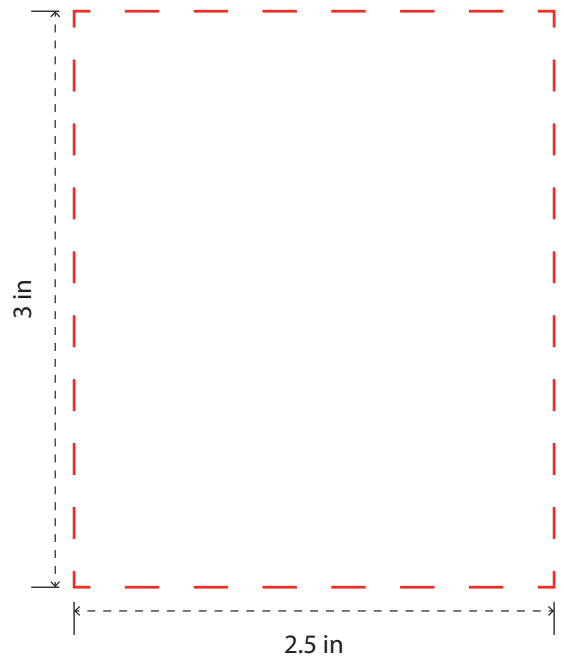

DRK215

40 oz. Insulated Travel Mug

PREVIEW
(FOR APPROXIMATE SIZE & POSITIONING ONLY)
Digital image may not reproduce exactly

Full Color Digital Imprint:

Silk Screen Print/ Laser Engraving:

PRODUCT SIZE AT 100%
This is the actual size of your
logo on this product

Mug Color:

Imprint Area: 2.4"W x 3"H / 2.5"W x 3"H

Imprint Method: Full Color Digital / Silk Screen, Laser Engraved