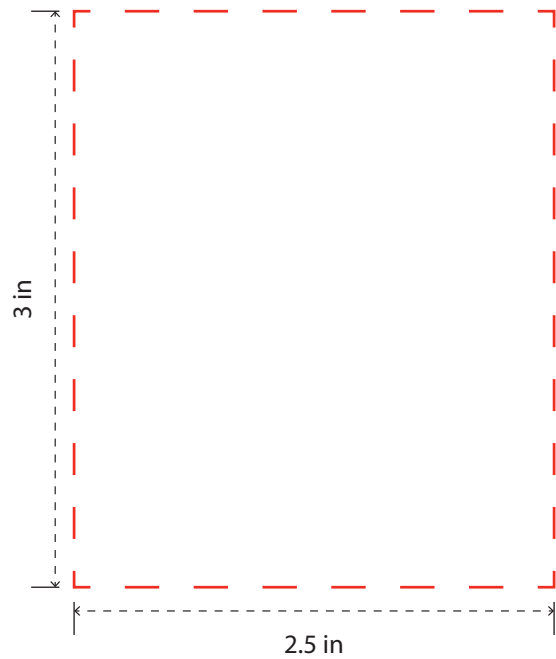

# DRK205

The 40 oz. Royale Stainless Steel Travel Mug

**PREVIEW**  
(FOR APPROXIMATE SIZE & POSITIONING ONLY)  
*Digital image may not reproduce exactly*

Full Color Digital Imprint:

Silk Screen Print/ Laser Engraving:

PRODUCT SIZE AT 100%  
This is the actual size of your  
logo on this product

Mug Color:

Imprint Area: 2.4"W x 3"H / 2.5"W x 3"H

Imprint Method: Full Color Digital / Silk Screen, Laser Engraved