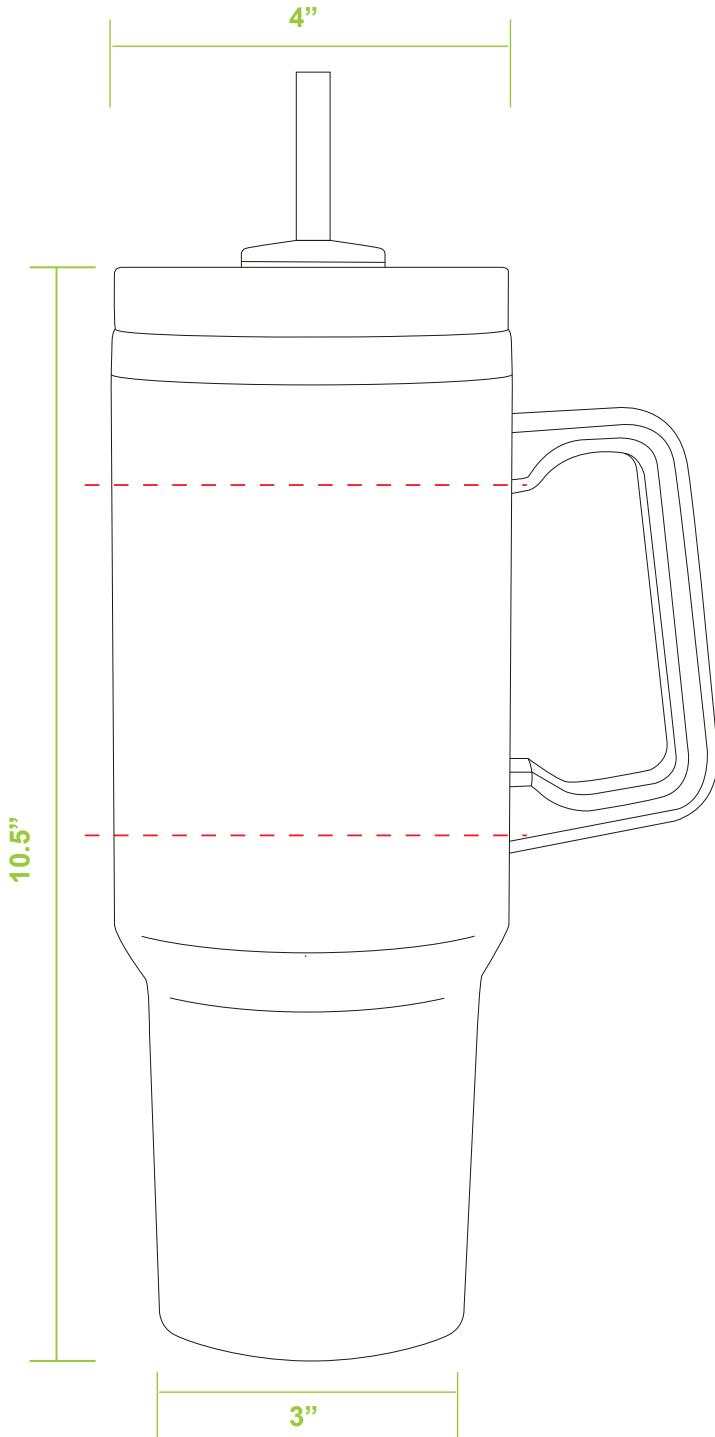

# DRK205

The 40 oz. Royale Stainless Steel Travel Mug

**PREVIEW**  
(FOR APPROXIMATE SIZE & POSITIONING ONLY)  
*Digital image may not reproduce exactly*

Full Color Digital Imprint:

Silk Screen Print/ Laser Engraving:

PRODUCT SIZE AT 100%  
This is the actual size of your  
logo on this product

Mug Color:

Imprint Area: 2.4"W x 3"H / 2.5"W x 3"H

Imprint Method: Full Color Digital / Silk Screen, Laser Engraved