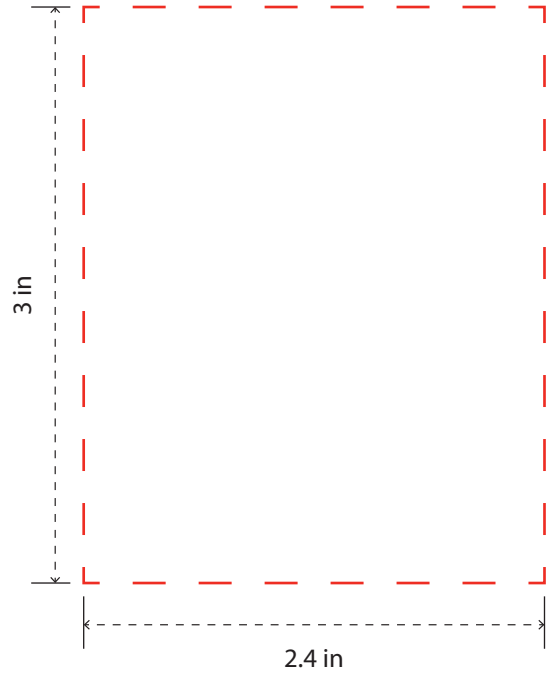

# DRK205

The 40 oz. Royale Stainless Steel Travel Mug

**PREVIEW**  
(FOR APPROXIMATE SIZE & POSITIONING ONLY)  
*Digital image may not reproduce exactly*

Full Color Digital Imprint:

Silk Screen Print/ Laser Engraving:

PRODUCT SIZE AT 100%  
This is the actual size of your  
logo on this product

Mug Color:

Imprint Area: 2.4"W x 3"H / 2.5"W x 3"H

Imprint Method: Full Color Digital / Silk Screen, Laser Engraved