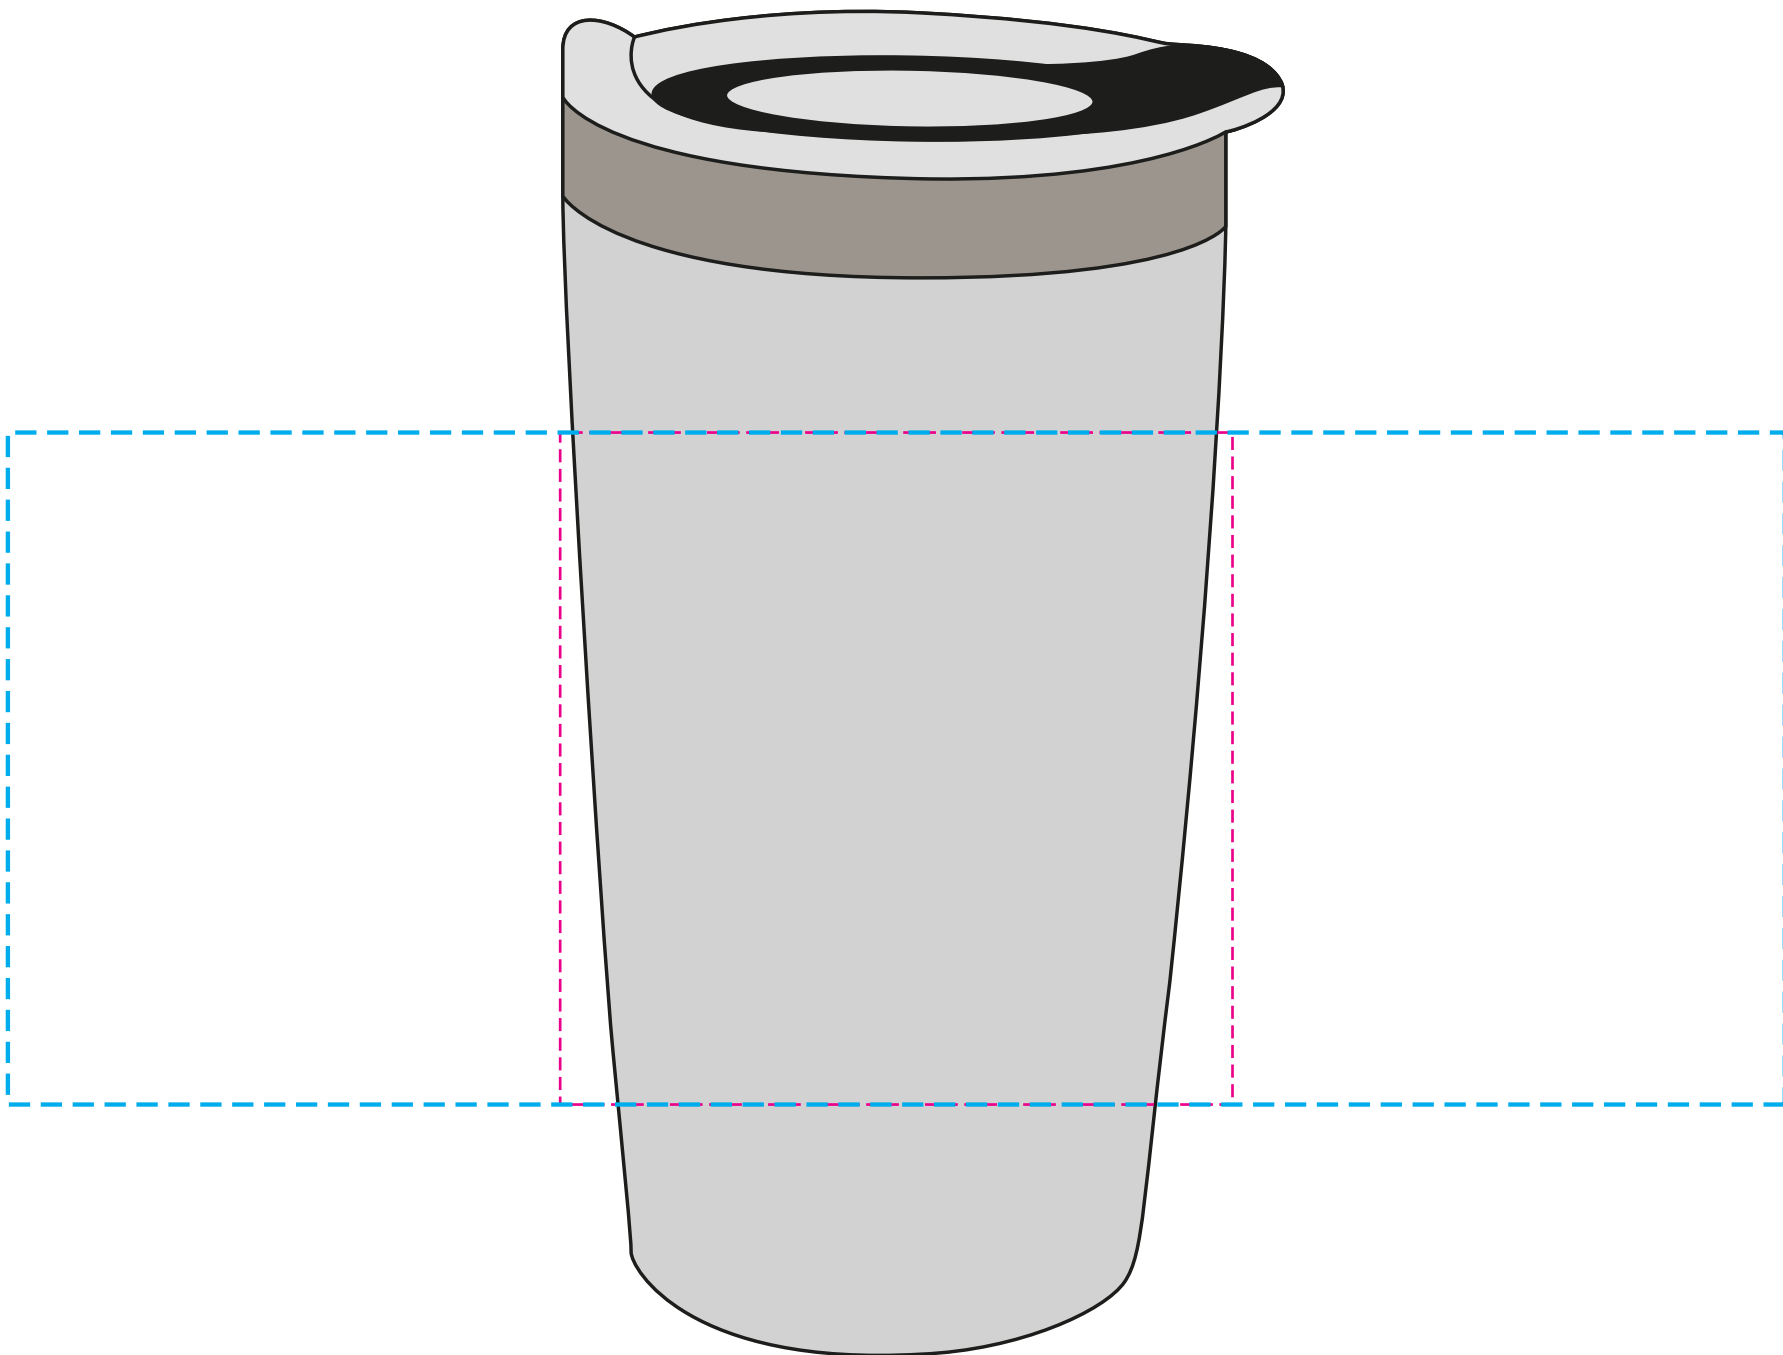

# DRK1980

Double Wall SS Vacuum Tumbler 20oz

Artwork @ 100%

Item#DRK1980

Item Size: 3 3/4" W x 7" H

Max Imprint Area: 3 1/2" W x 3 1/2" H (Indicated by Dotted Line - Does Not Print)

**FULL WRAP IMPRINT SIZE: 9 1/2"W X 3 3/4" H (INDICATED BY BLUE DOTTED LINE)**

Imprint Method: SILKSCREEN