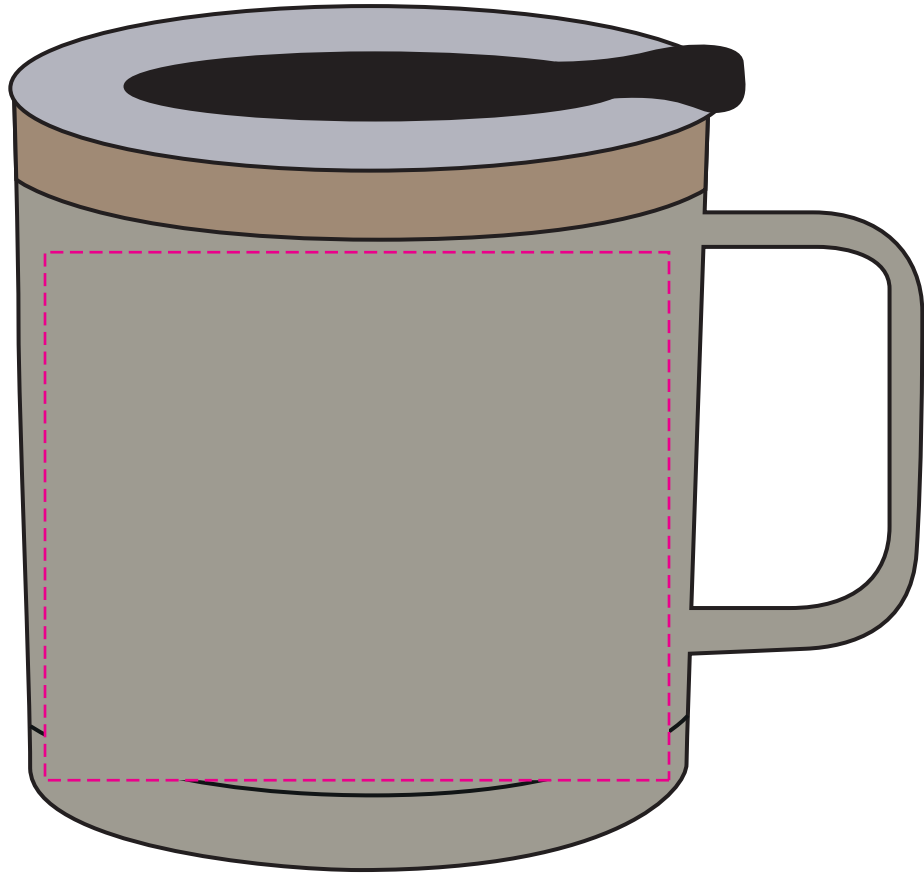

DRK1970

SS Vacuum Camping Mug 14oz

FULL WRAP IMPRINT AREA
(INDICATED BY BLUE DASHED LINE)

Will Print Opposite of Handle
Can Not Center Logos On Both Sides

SINGLE SIDE IMPRINT AREA
(INDICATED BY MAGENTA DASHED LINE)

Item#DRK1970

Item Size: 4 3/4" W x 4 1/2" H x 3 1/2" D

Max Imprint Area: 3 1/4" W x 2 3/4" H, 6" W x 2 3/4" H (wrap) (Indicated by Dotted Line - Does Not Print)

Imprint Method: SILKSCREEN