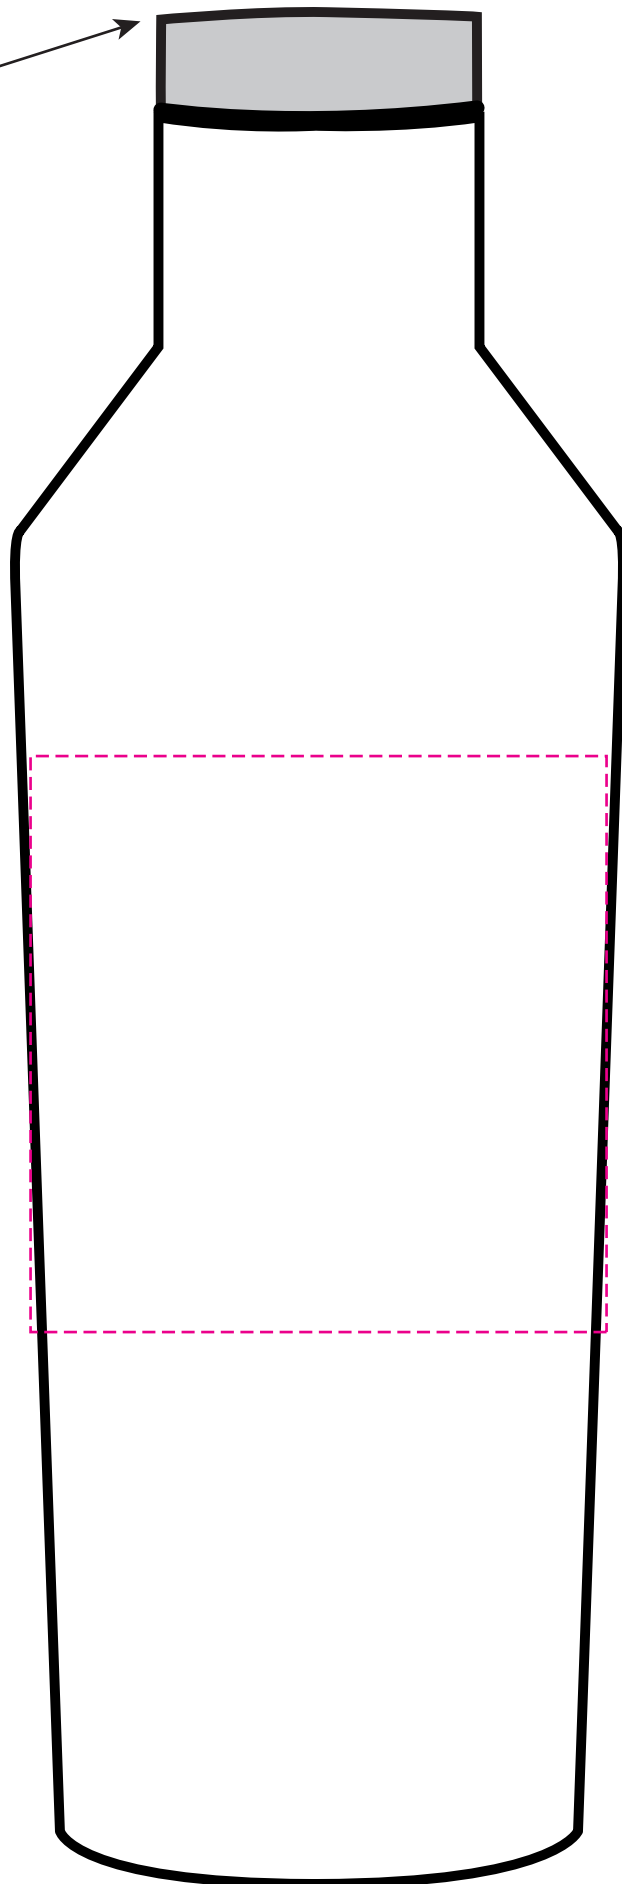

LID IMPRINT

LID SIZE: 1 11/16" D
MAX IMPRINT AREA 1 1/4" D

DRK1950

Vacuum Sealed 17oz Tumbler

SIDE IMPRINT

Artwork @ 100%

Item#DRK1950

Item Size: 3" W x 9 3/4" H

Max Imprint Area: 3" W x 3" H (Indicated by Dotted Line - Does Not Print)

Imprint Method: SILKSCREEN