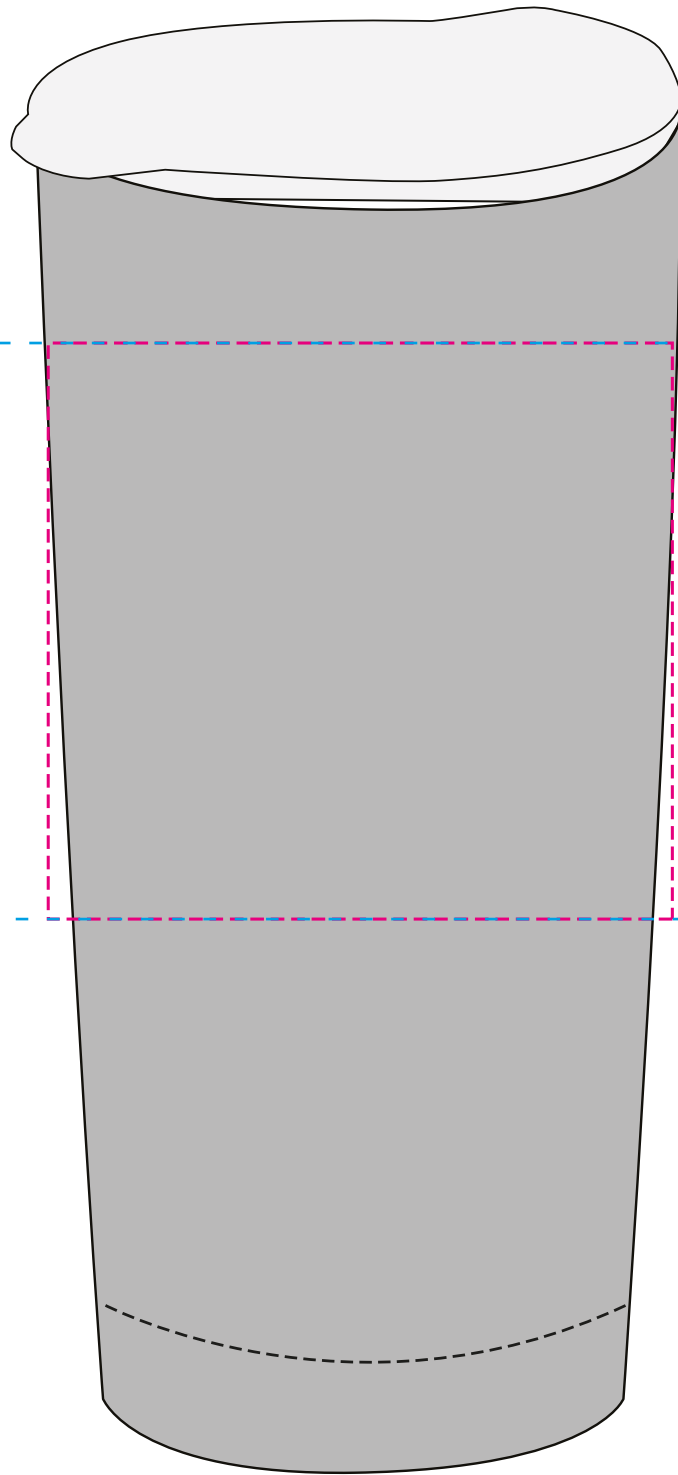

DRK1800

20 oz Stainless Steel Tumbler

Artwork @ 100%

Item# DRK1800

Item Size: 7" H x 3 1/2" D

Max Imprint Area: (SINGLE SIDE): 3 1/4" W x 3" H (Indicated by **MAGENTA** Dotted Line - Does Not Print)

FULL WRAP IMPRINT SIZE: 9 1/2"W X 3 1/2" H (INDICATED BY **BLUE DOTTED LINE)**

Imprint Method: Silkscreen