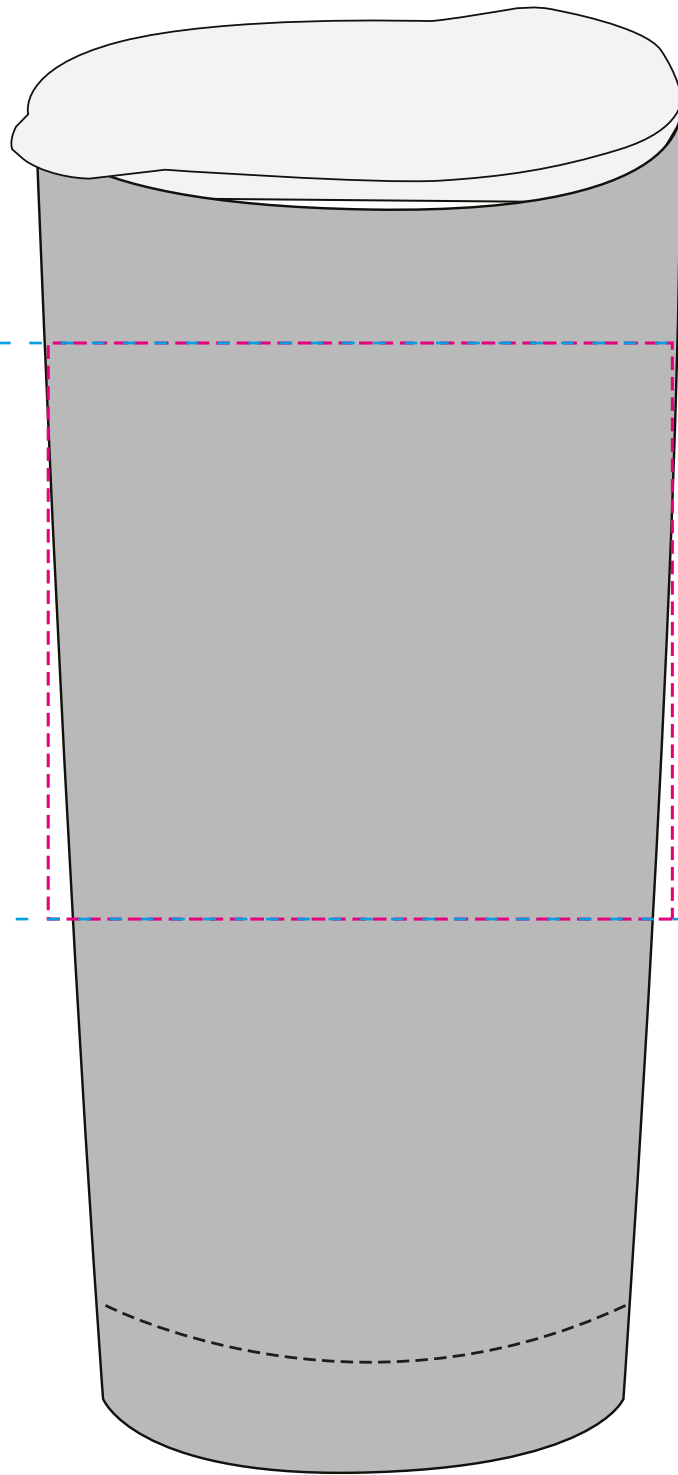

DRKI800

20 oz Stainless Steel Tumbler

PRODUCT SIZE AT 100%
This is the actual size of your
logo on this product

Item Size: 7"H x 3.5"D

Imprint Area: 3 1/4" W x 3" H (Single Side), 9 1/2"W X 3 1/2" H (Wrap)

Imprint Method: Silkscreen

Mug Drops

2" Label w/ Full Color Imprint

PRODUCT SIZE AT 100%

This is the actual size of your
logo on this product

Imprint Area: 2" D
Imprint Method: Digital Label (Full Color)