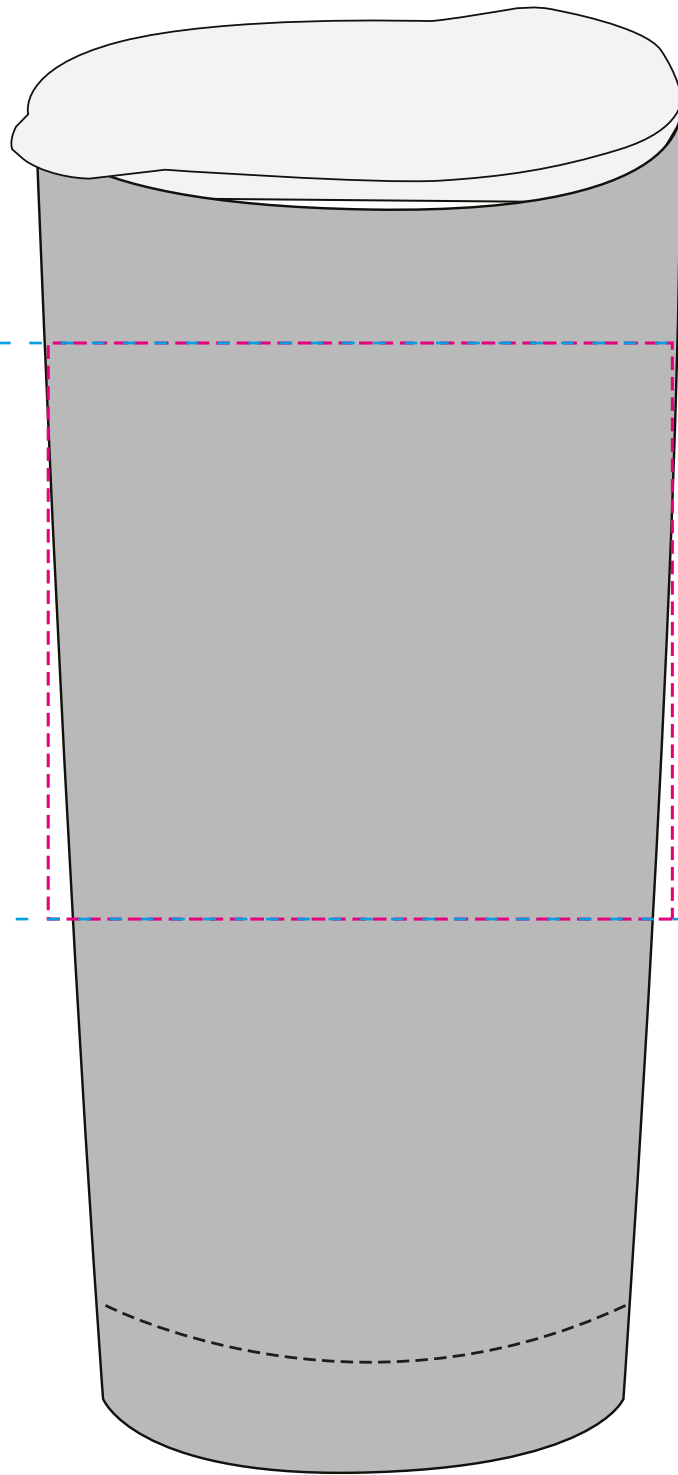

# DRKI800

20 oz Stainless Steel Tumbler

PRODUCT SIZE AT 100%  
This is the actual size of your  
logo on this product

Item Size: 7"H x 3.5"D

Imprint Area: 3 1/4" W x 3" H (Single Side), 9 1/2"W X 3 1/2" H (Wrap)

Imprint Method: Silkscreen

# COOKIE RECT

*Rectangle Chocolate Cookie*

Milk or Dark Chocolate

Imprint Limit

PRODUCT SIZE AT 100%

This is the actual size of your  
logo on this product

Cookie Size: 3 1/4" x 2 3/4"

Imprint Area: 2.25" X 1.75"

# HCP-Hot Cocoa Packet

*Hot Cocoa Mix*

PRODUCT SIZE AT 100%  
This is the actual size of your  
logo on this product

-  Text Limits
-  Label Size
-  Background Bleed

Label Size: 3"H x 4"W  
Imprint Area: 2 3/4"W x 3 3/4"H  
Imprint Method: Full Color Label