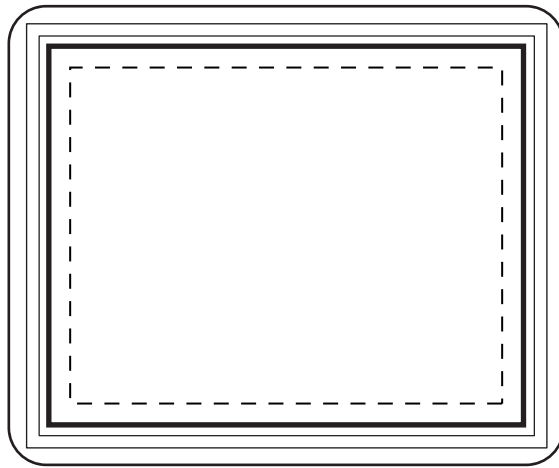

# DRKI800

20 oz Stainless Steel Tumbler

PRODUCT SIZE AT 100%  
This is the actual size of your  
logo on this product

Item Size: 7"H x 3.5"D

Imprint Area: 3 1/4" W x 3" H (Single Side), 9 1/2"W X 3 1/2" H (Wrap)

Imprint Method: Silkscreen

# COOKIE RECT

*Rectangle Chocolate Cookie*

Milk or Dark Chocolate

Imprint Limit

PRODUCT SIZE AT 100%

This is the actual size of your  
logo on this product

Cookie Size: 3 1/4" x 2 3/4"

Imprint Area: 2.25" X 1.75"

# HCP-Hot Cocoa Packet

*Hot Cocoa Mix*

PRODUCT SIZE AT 100%  
This is the actual size of your  
logo on this product

-  Text Limits
-  Label Size
-  Background Bleed

Label Size: 3"H x 4"W  
Imprint Area: 2 3/4"W x 3 3/4"H  
Imprint Method: Full Color Label