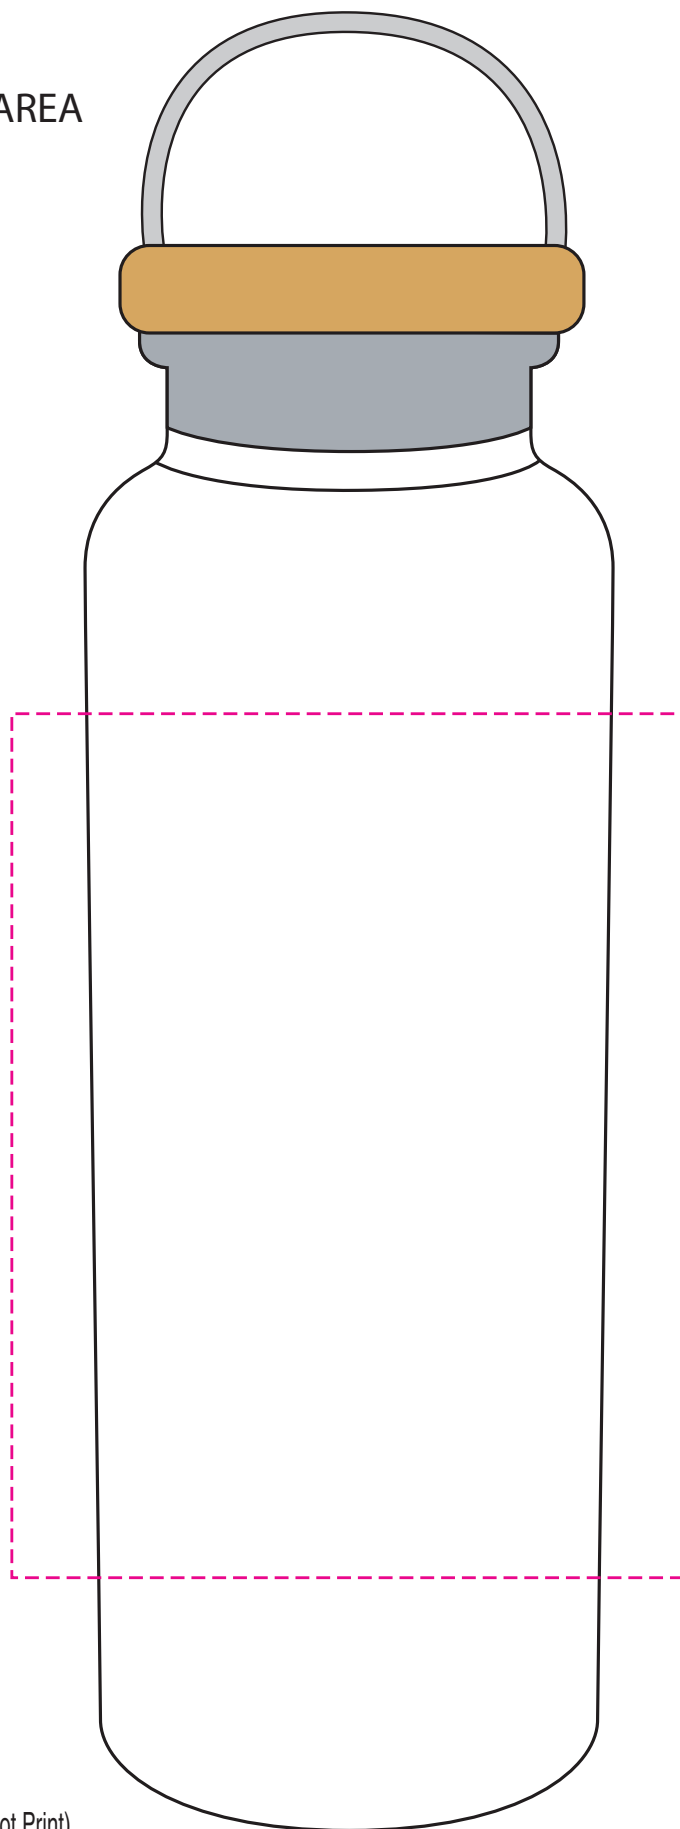

DRK1670

20oz Bottle with Lid

LID IMPRINT AREA

1 3/4"D

Artwork @ 100%

Item#DRK1660

Item Size: 10 1/2" H x 3" D

Max Imprint Area: 3 1/2" W x 4 1/2" H (Indicated by Dotted Line - Does Not Print)

Imprint Method: SILKSCREEN