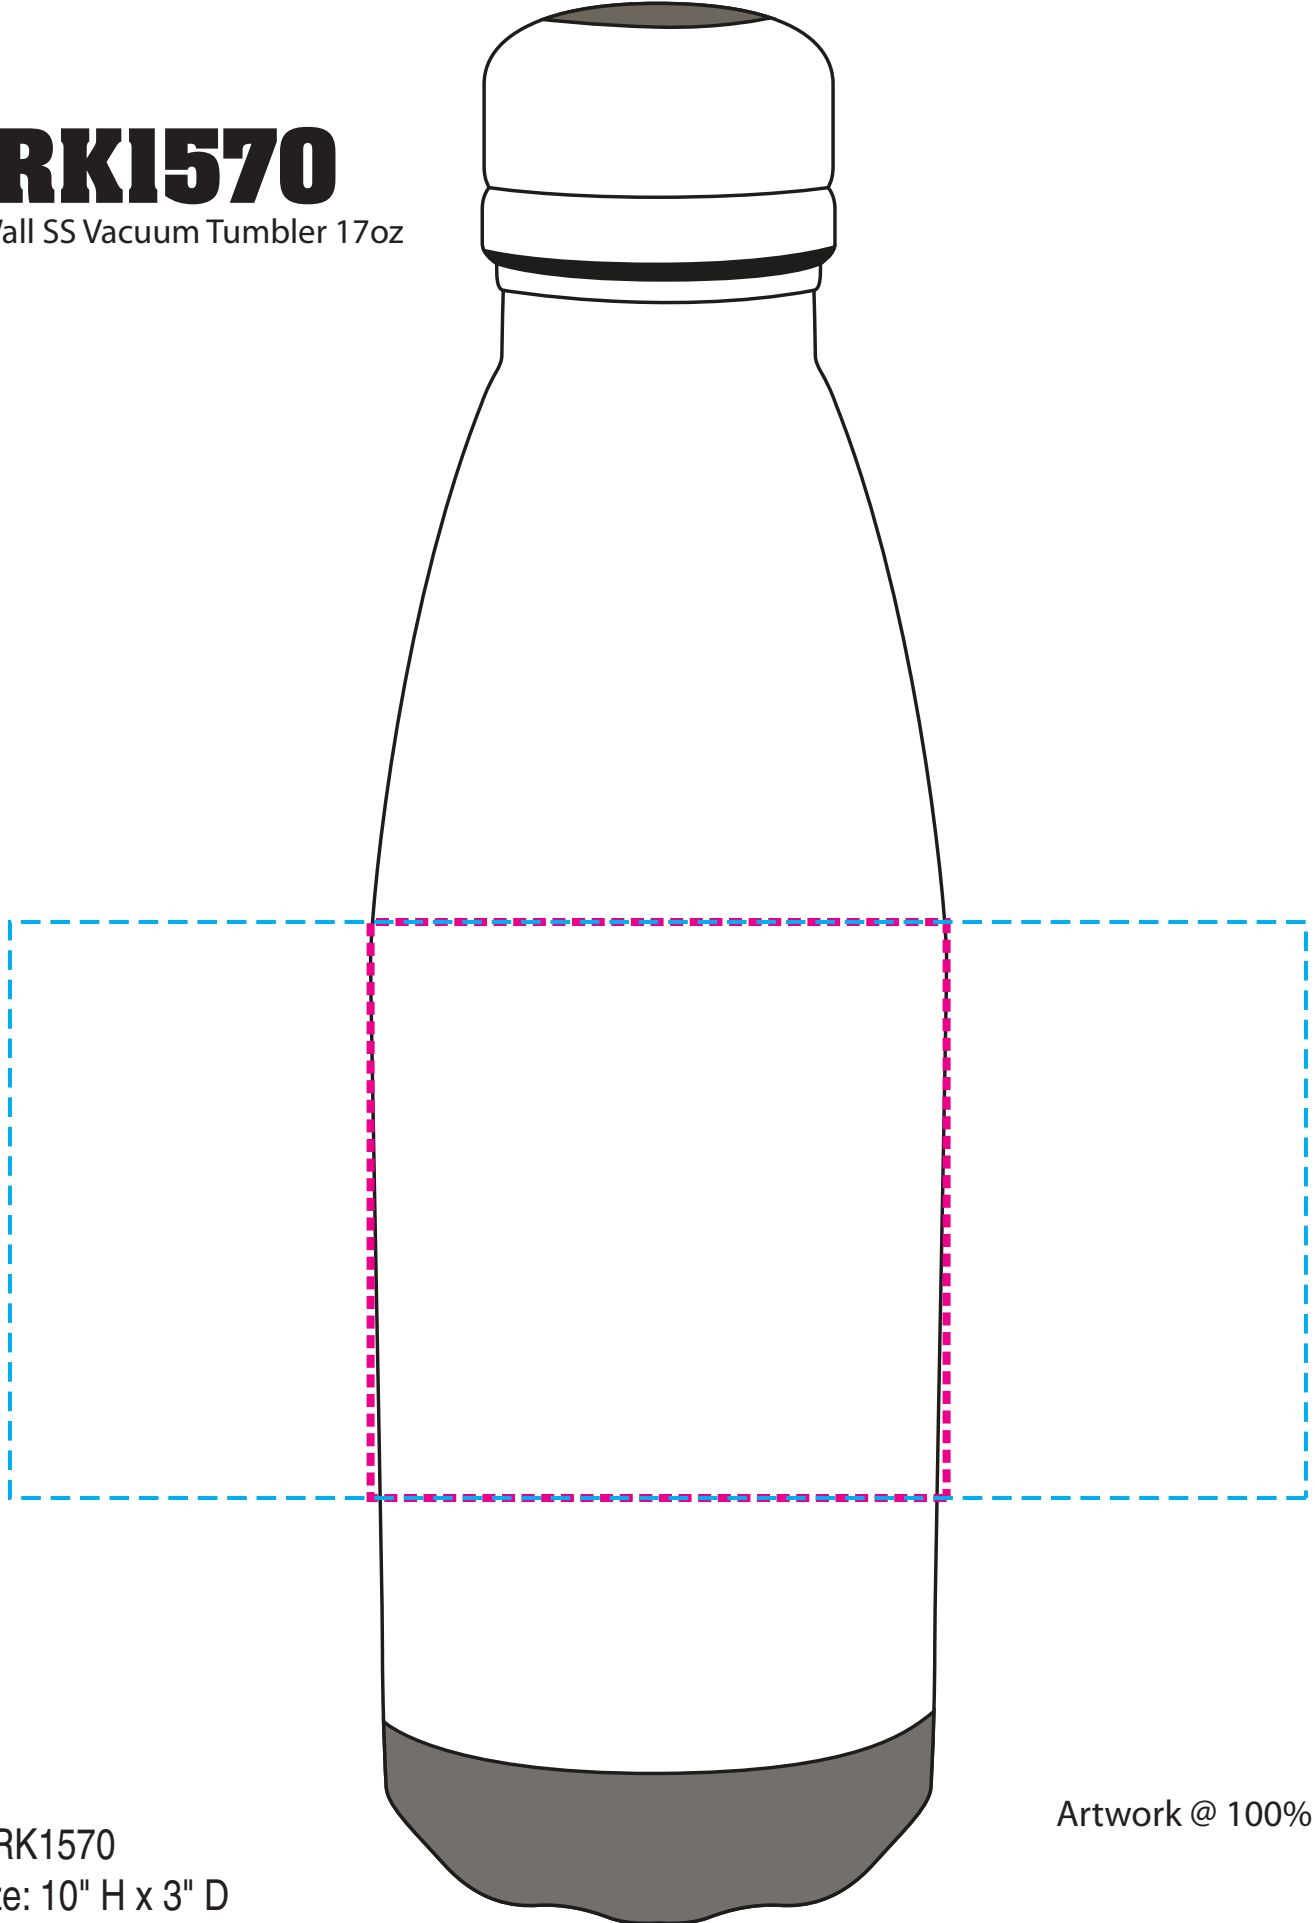

DRK1570

Double Wall SS Vacuum Tumbler 17oz

Item#DRK1570

Item Size: 10" H x 3" D

Max Imprint Area: 3" W x 3" H (Indicated by Magenta Dotted Line - Does Not Print)

Wrap Imprint Size: 6 3/4" W x 3" H (Indicated by Blue Dotted Line - Does Not Print)

Imprint Method: SILKSCREEN

Artwork @ 100%