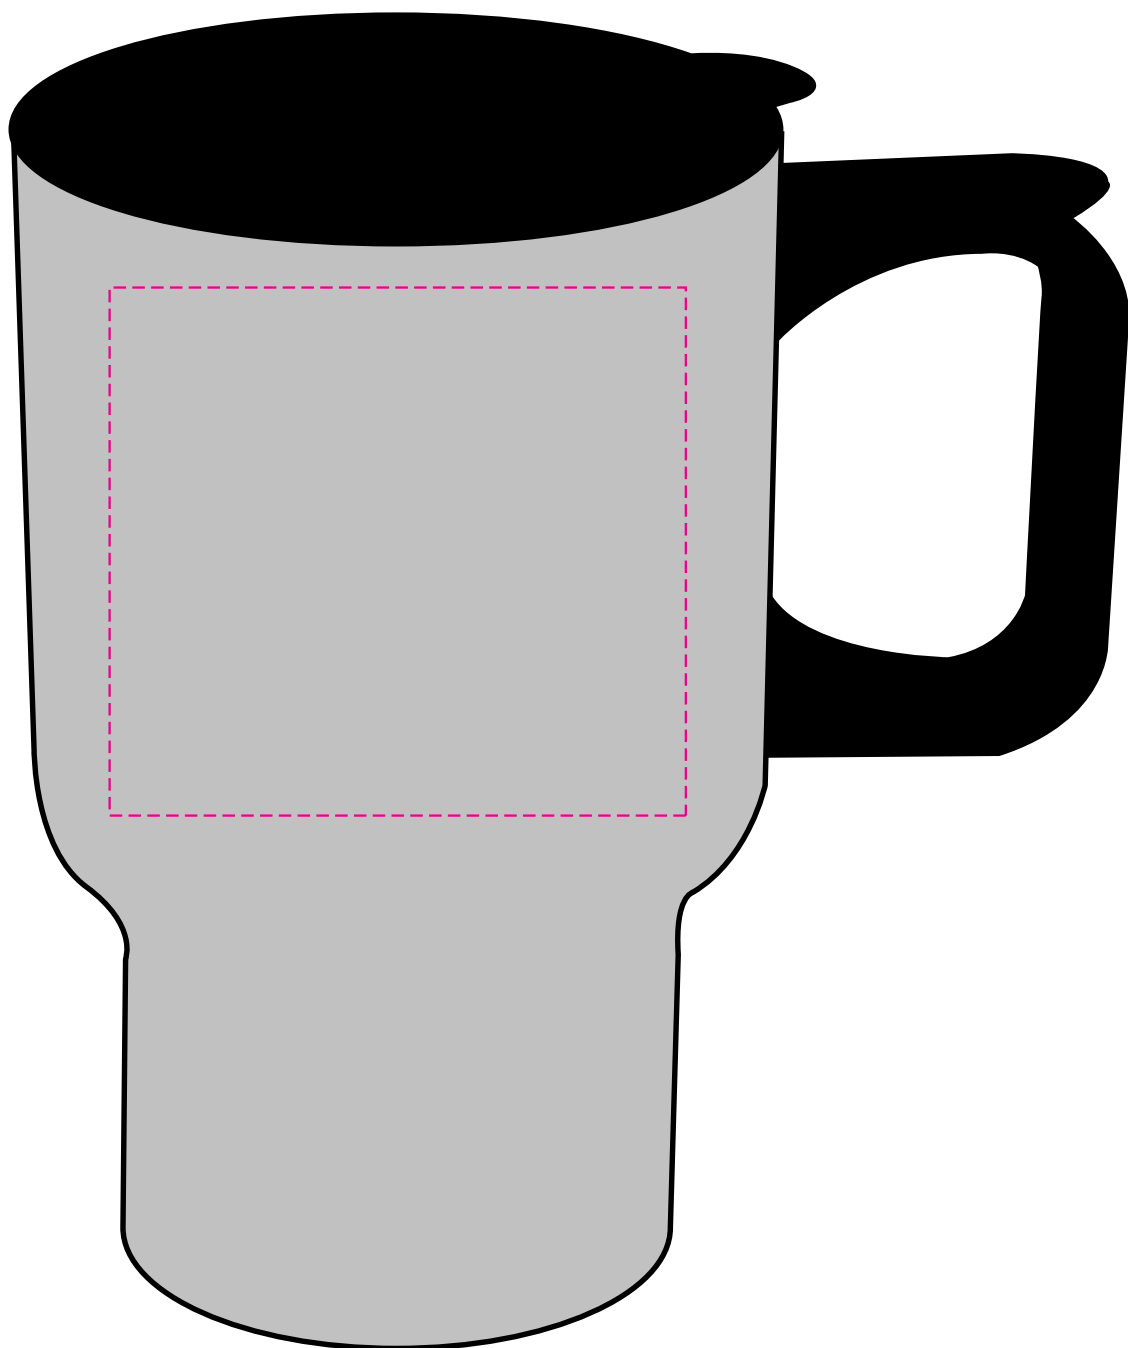

**NOTE: WE CANNOT PRINT
WHITE ON THE SILVER MUG
WHEN DOING AS 4 COLOR PROCESS.
ANY WHITE ELEMENTS
IN ART WILL NOT PRINT AT ALL**

DRK1560

Stainless Steel 14oz Travel Mug - Full Color

Left hand drinker
Center
(Side 2)

Right hand drinker
Center
(Side 1)

Artwork @ 100%

Item# DRK1560

Item Size: 5" W x 5 1/2" H

Max Imprint Area: Single Side Centered: 3" W x 2 3/4" H (Indicated by Magenta Dotted Line - Does Not Print)

Wrap: 7 1/2"W x 2 3/4"H (Indicated by Blue Dotted Line - Does Not Print)

Imprint Method: 4 Color Process