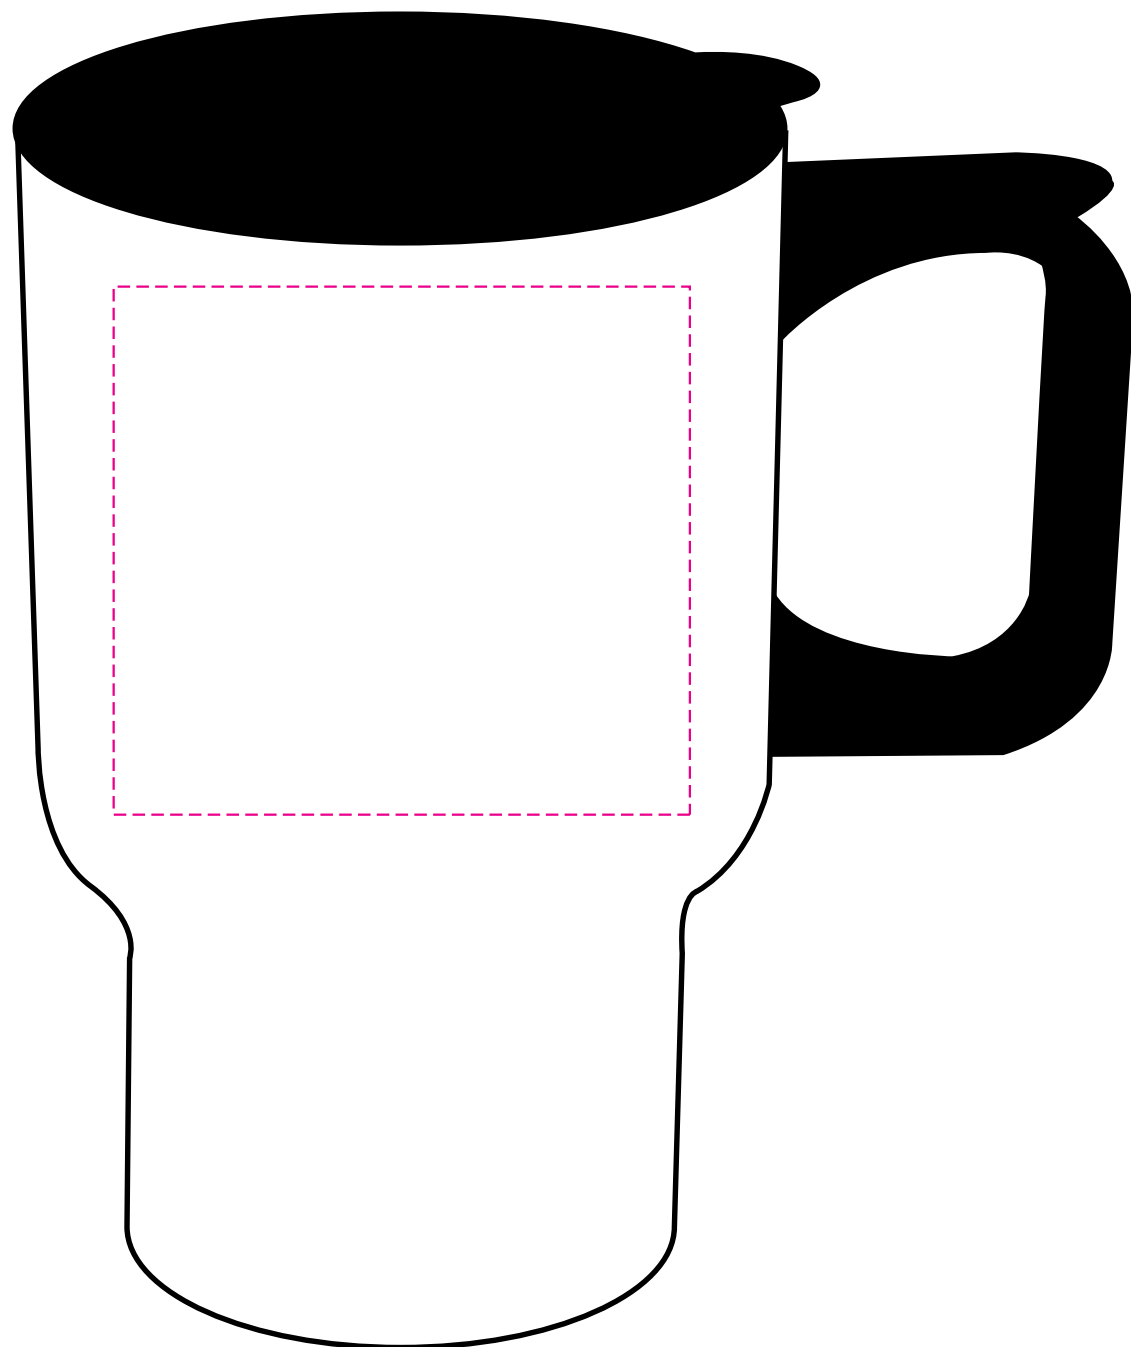

**NOTE: WE CANNOT PRINT
WHITE ON THE SILVER MUG
WHEN DOING AS 4 COLOR PROCESS.
ANY WHITE ELEMENTS
IN ART WILL NOT PRINT AT ALL**

DRK1560

Stainless Steel 14oz Travel Mug - Full Color

Left hand drinker
Center
(Side 2)

Right hand drinker
Center
(Side 1)

Artwork @ 100%

Item# DRK1560

Item Size: 5" W x 5 1/2" H

Max Imprint Area: Single Side Centered: 3" W x 2 3/4" H (Indicated by Magenta Dotted Line - Does Not Print)

Wrap: 7 1/2"W x 2 3/4"H (Indicated by Blue Dotted Line - Does Not Print)

Imprint Method: 4 Color Process