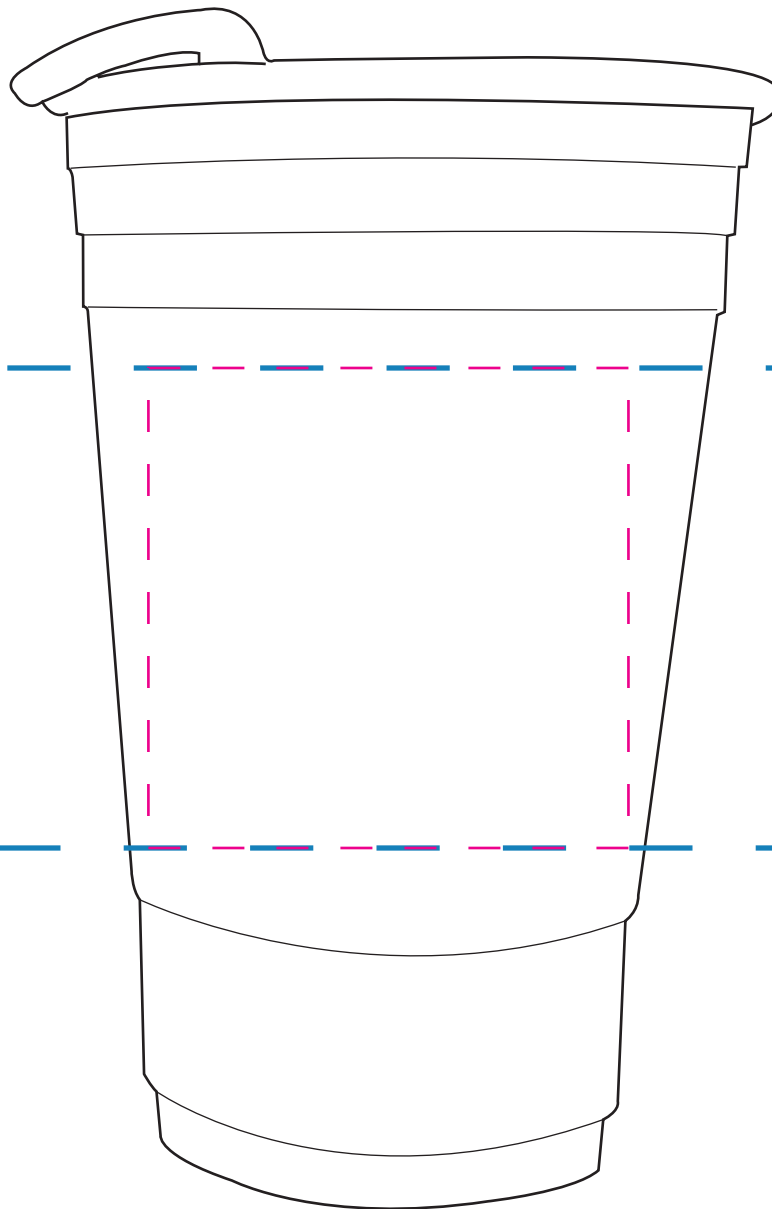

# DRK1490

Double Wall Party Cup 16oz.

Artwork @ 100%

DRK1490

Item Size: 4" W x 6 1/4" H

Max Imprint Area: 2 1/2" x 2 1/2" (Indicated by Dotted Line - Does Not Print)

Imprint Method: Silkscreen

Imprint Color(s):