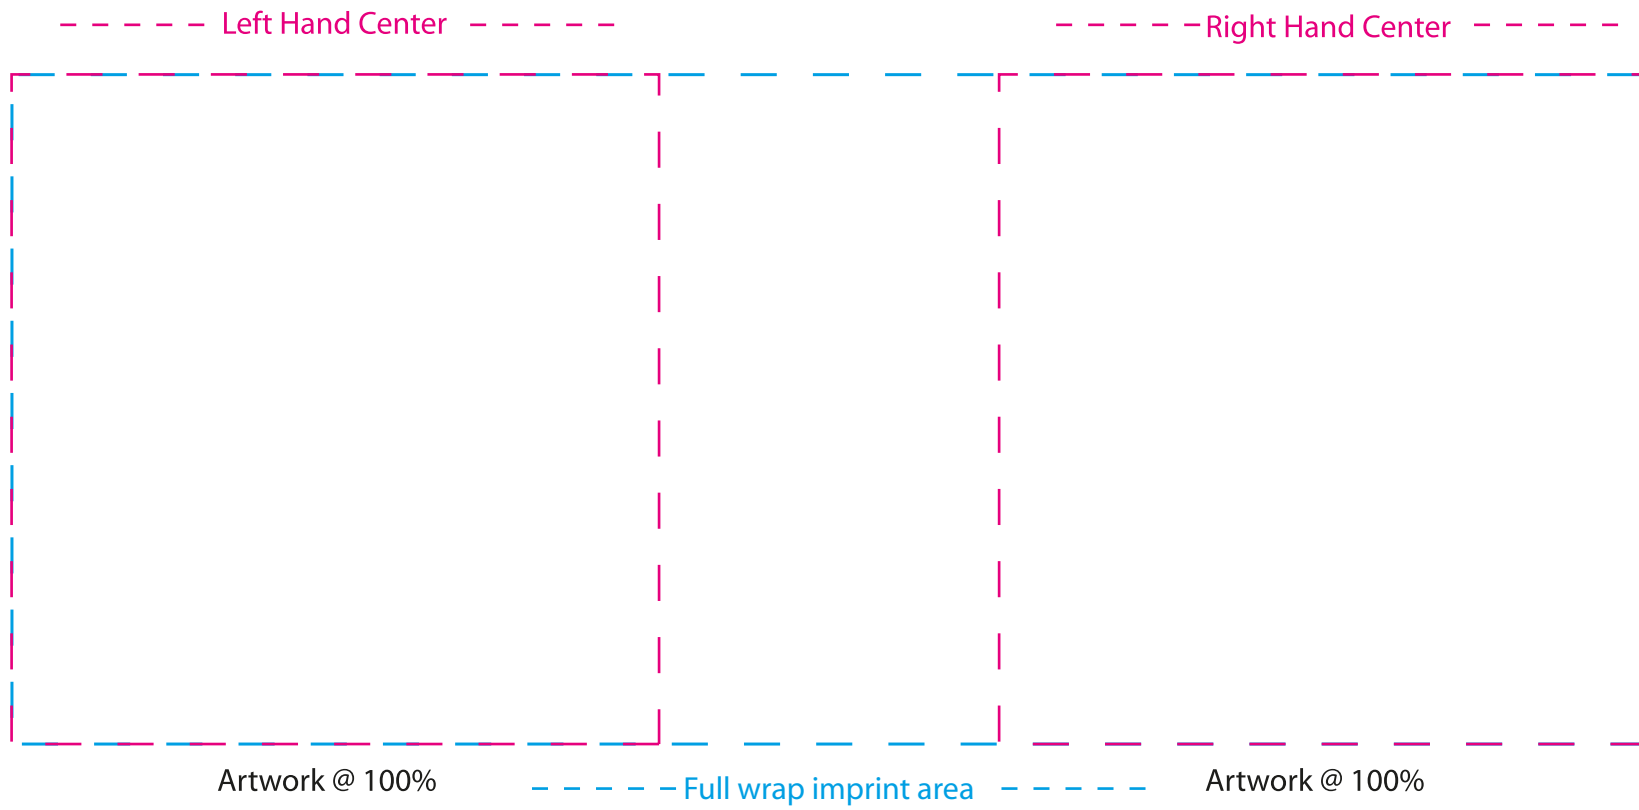

**LEFT
INSERT SIDE
TRAY PANEL**

TEXT FACES THIS WAY

**RIGHT
INSERT SIDE
TRAY PANEL**

TEXT FACES THIS WAY

TEXT FACES THIS WAY

**CENTER
INSERT SIDE
TRAY PANEL**

DRK304

4 Color Wrap Mug

Artwork Scaled Down

Item Size: 4 3/4 x 3 3/4 x 3 1/4 (Includes Handle)
Max Imprint Area: 8 1/2" W x 3 1/2" H
Imprint Method: **4 color process**

FOR PROOFING