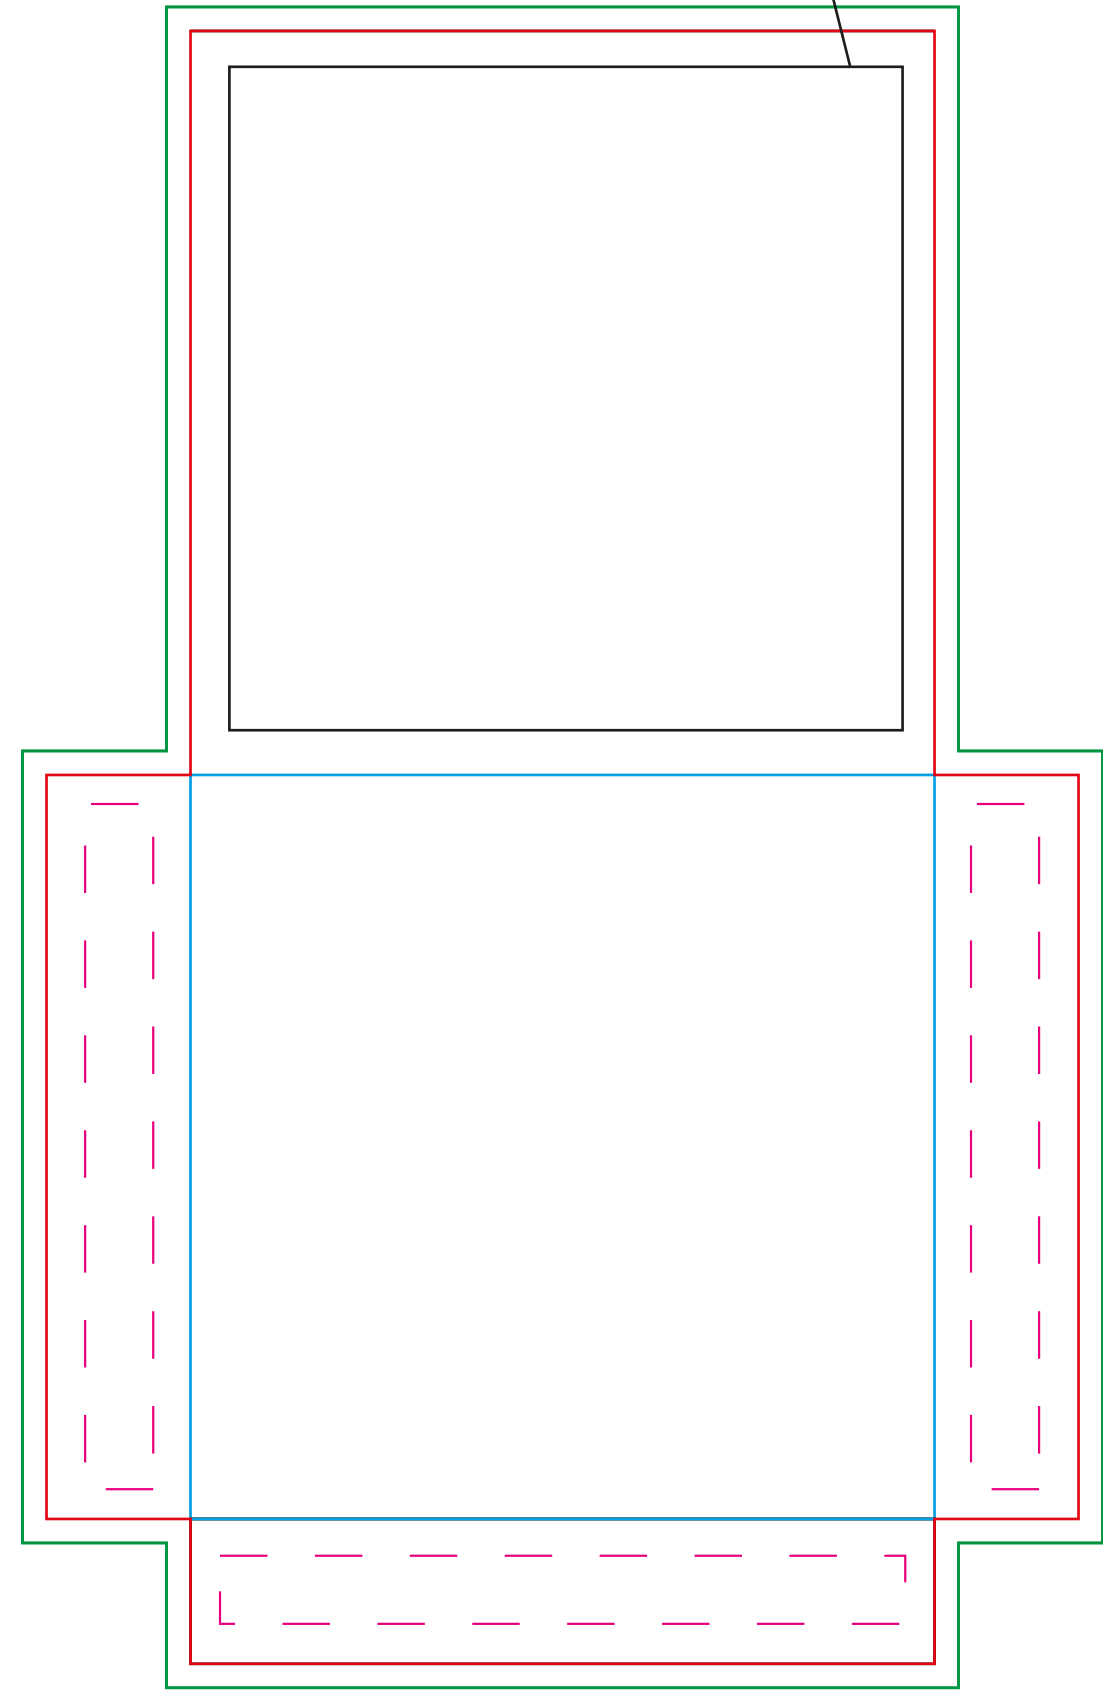

SIDE 1

DRB6000

Mug Gift Set

SIDE 2

**MAIN PANEL
BEHIND MUG**

**PANEL
FACING BACKWARDS
WHEN INSERT IS FOLDED**

**MUG SITS ON
THIS PANEL**

**THESE PANELS
WILL NOT SHOW WHEN
PRODUCT IS FOLDED**

**LEFT
INSERT SIDE
TRAY PANEL**

TEXT FACES THIS WAY

**RIGHT
INSERT SIDE
TRAY PANEL**

TEXT FACES THIS WAY

TEXT FACES THIS WAY

**CENTER
INSERT SIDE
TRAY PANEL**

DRK304

4 Color Wrap Mug

Artwork Scaled Down

Item Size: 4 3/4 x 3 3/4 x 3 1/4 (Includes Handle)
Max Imprint Area: 8 1/2" W x 3 1/2" H
Imprint Method: **4 color process**

FOR PROOFING