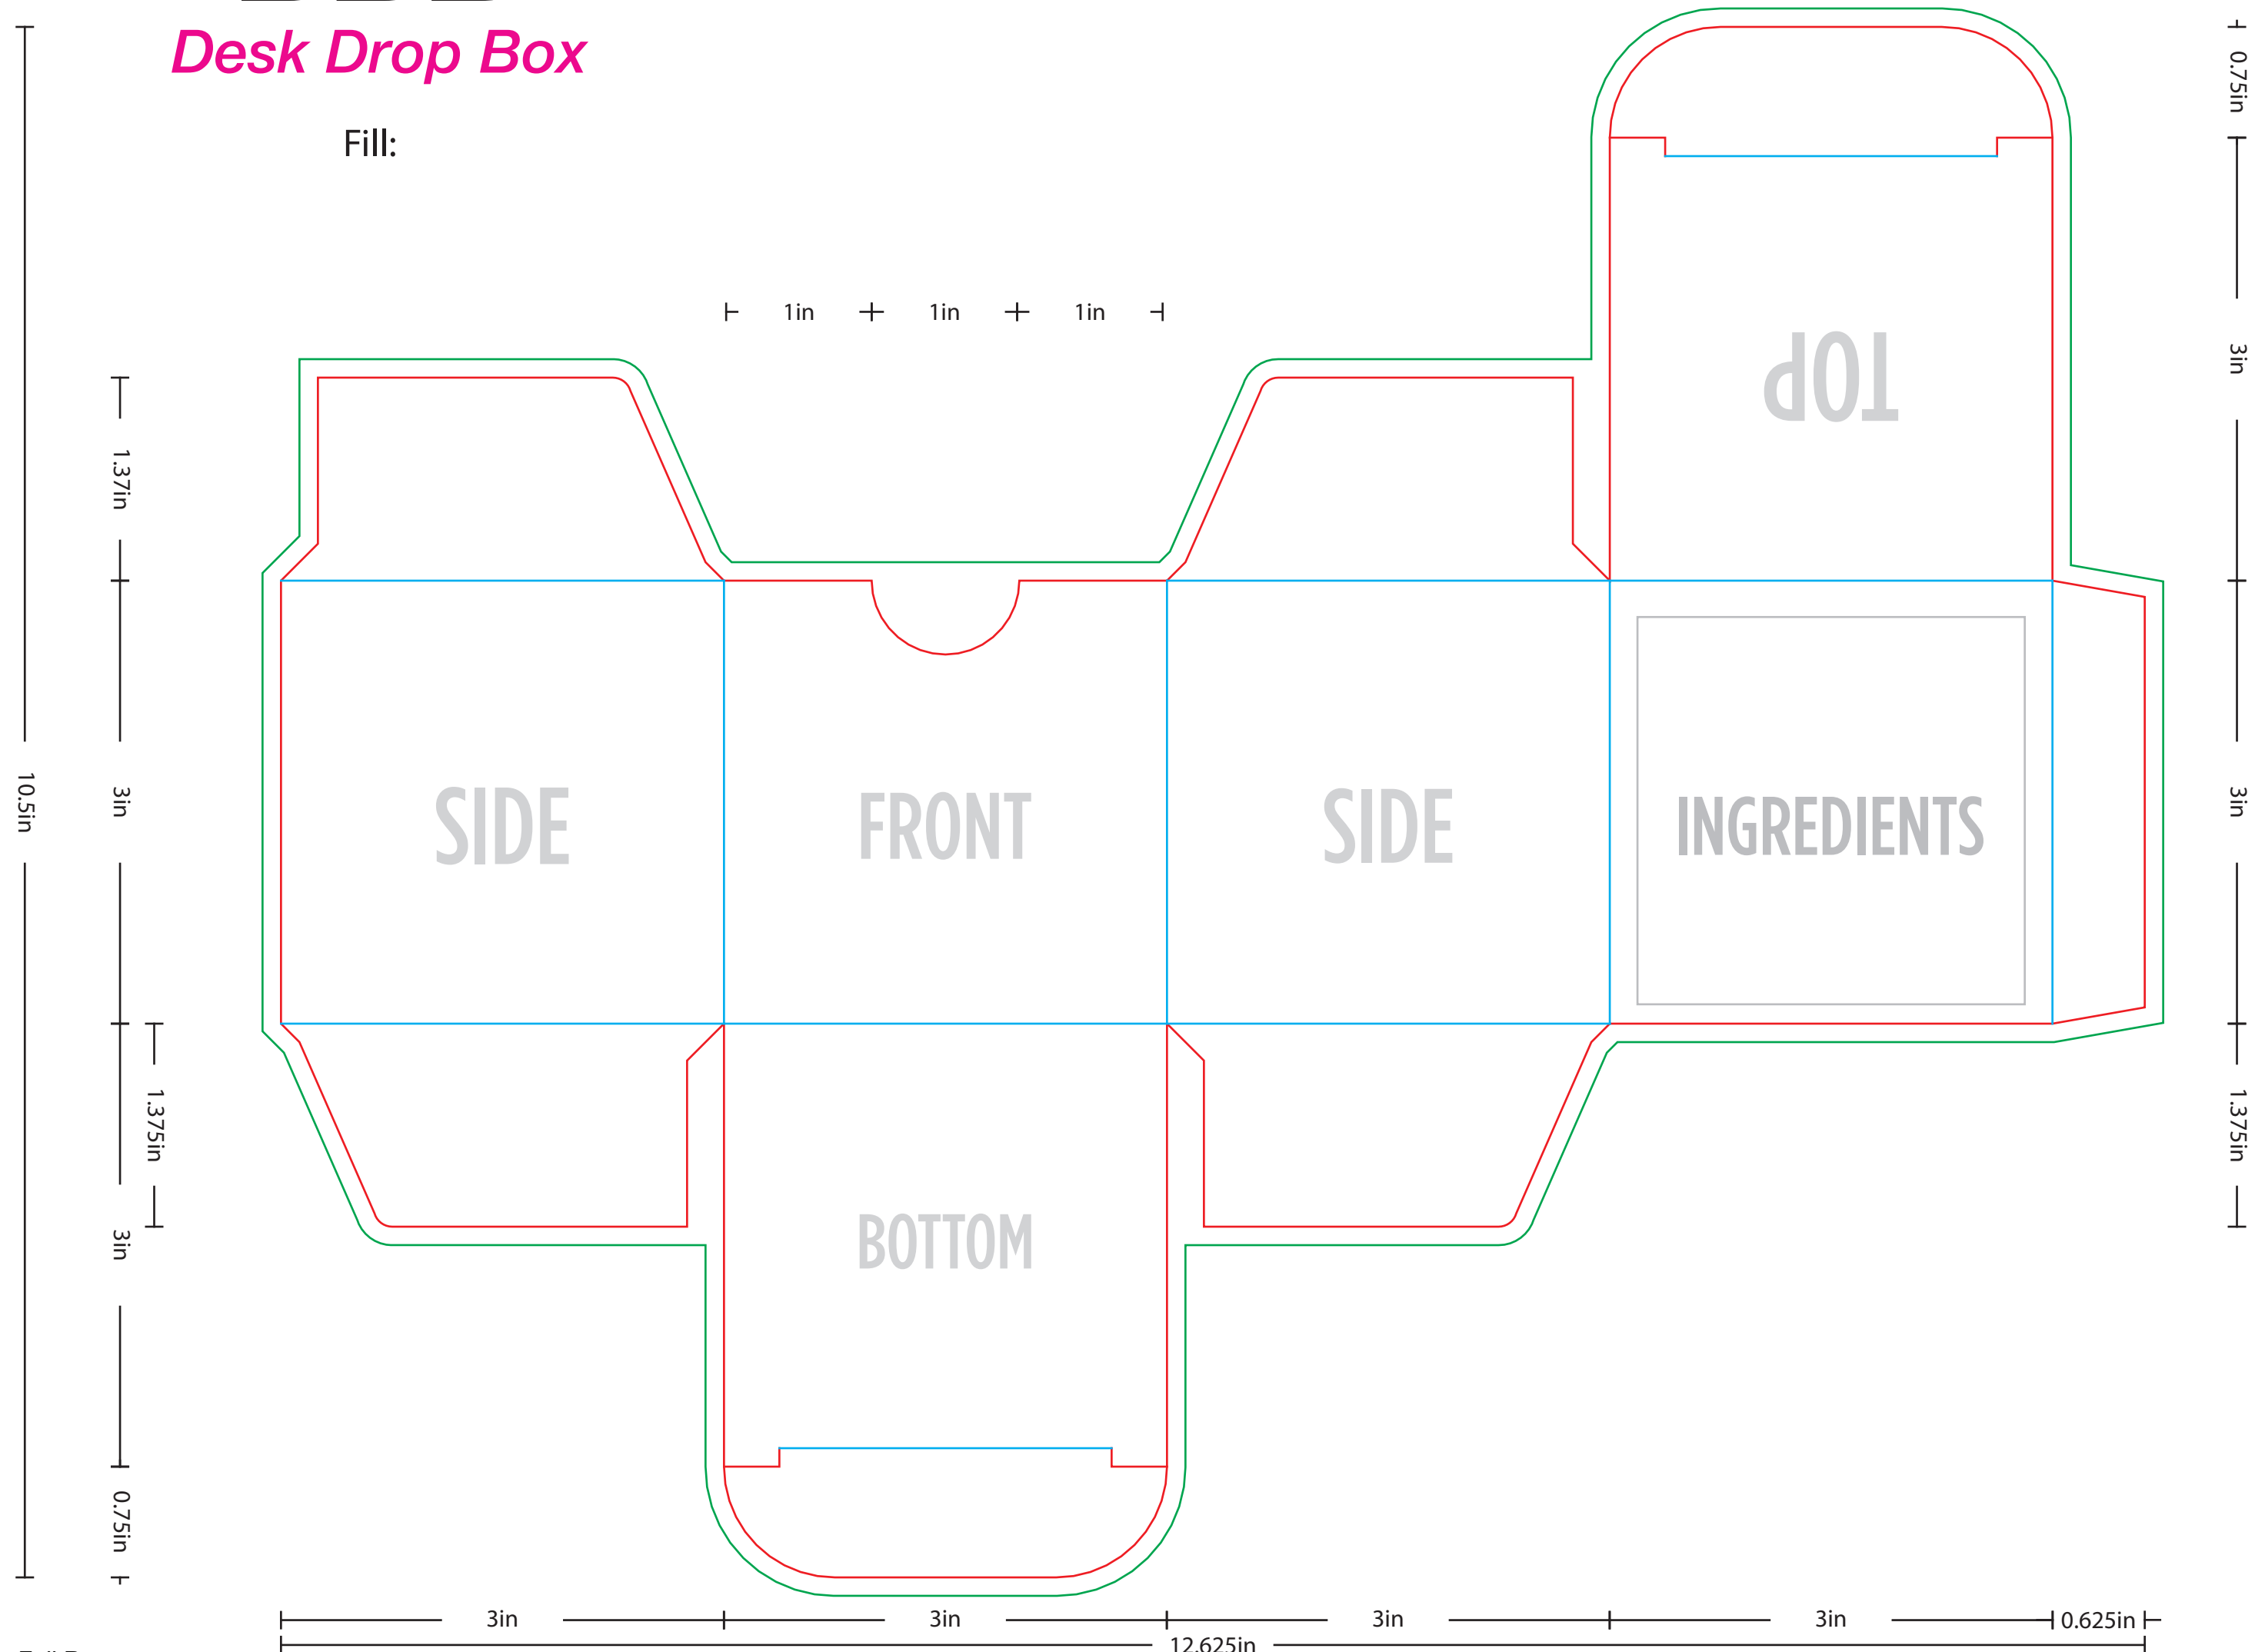

DDB

BOX-1PC_3Lx3Wx3H

Desk Drop Box

Fill:

Imprint Area: Full Box
Imprint Method: Full Color Imprint