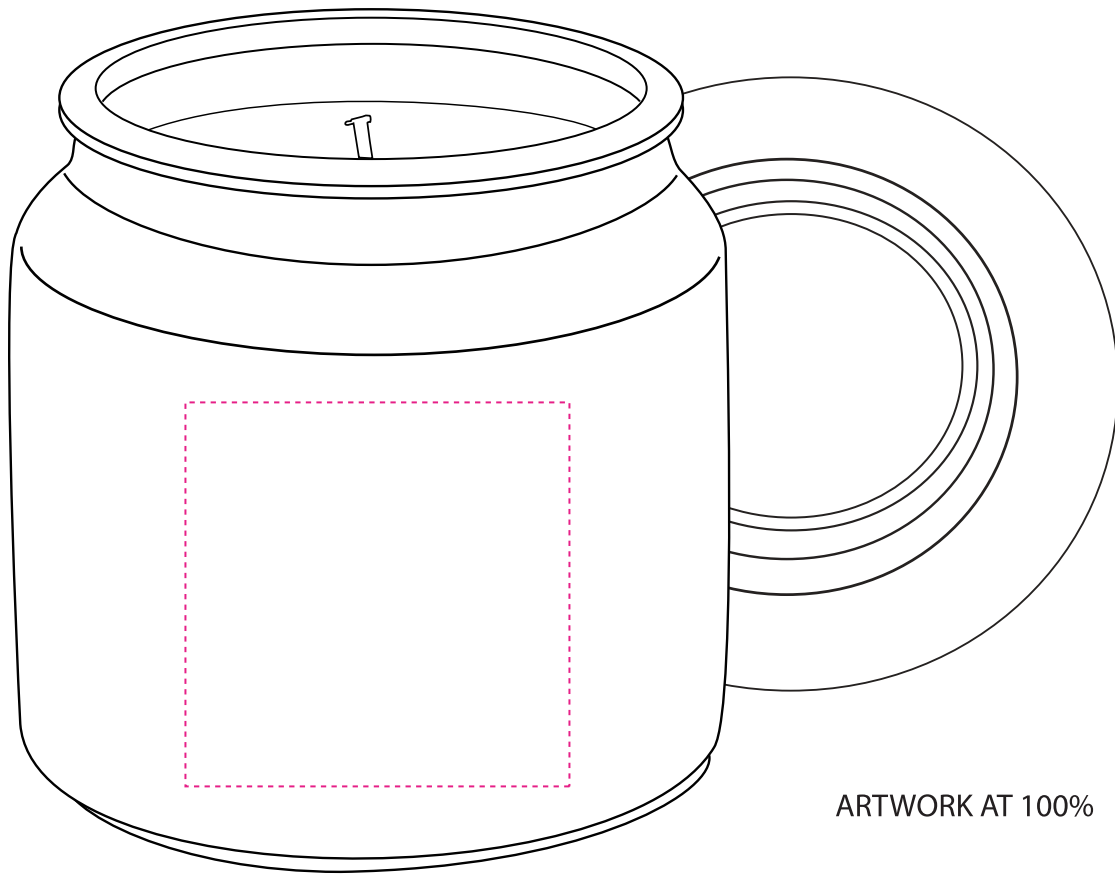

# **CW 1800**

### **Aromatherapy Wax Candle in 16 oz. Glass**

ARTWORK AT 100%

# **CW 1800**

**Item Size: 3.75" W x 4.5" H**

**Max Imprint Size: 2" W x 2" H**

**Imprint Method: Silkscreen**