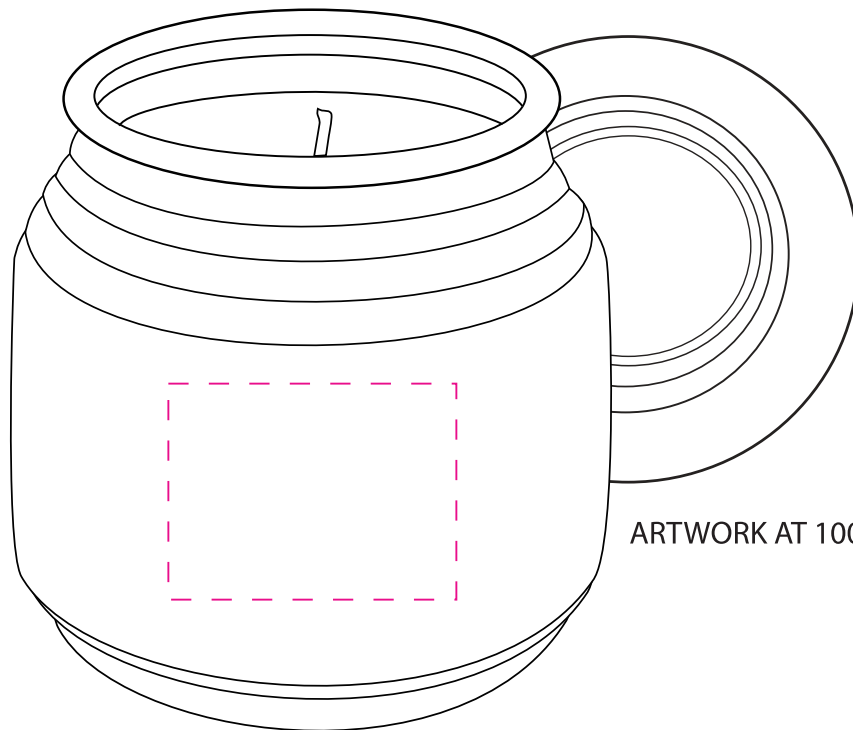

CW 1600

Connolly

**Aromatherapy
Wax Candle
in 8 oz. Glass
Patio Jars**

ARTWORK AT 100%

CW 1600

Item Size: 3.125" W x 3.75" H

Max Imprint Size: 1.5" W x 1.125" H

Imprint Method: Silkscreen