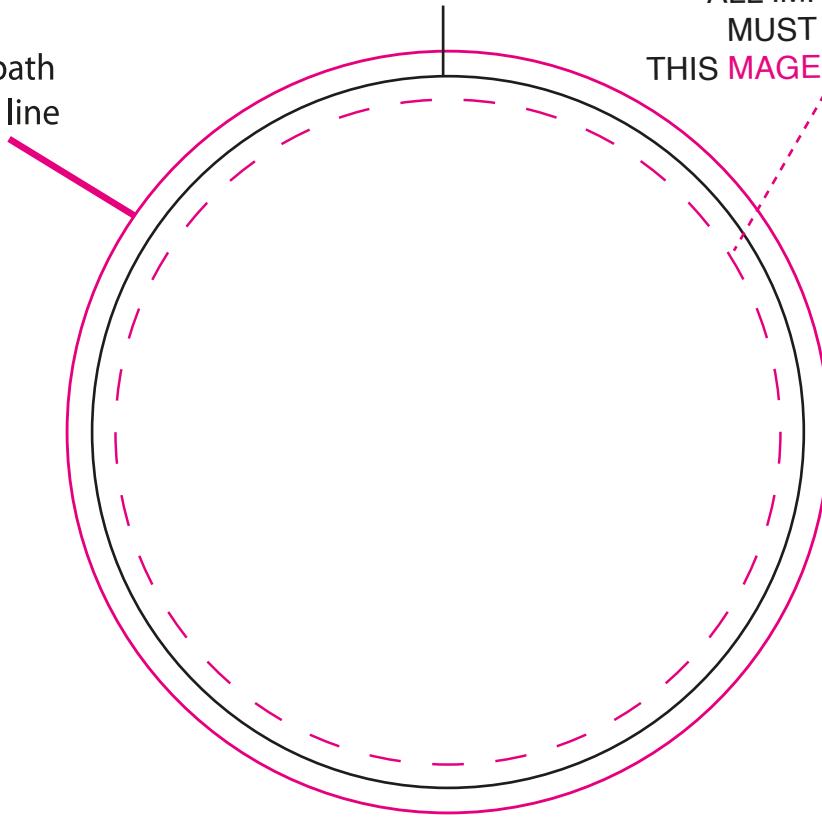

CST400

Round Cork Coaster - Full Color

*If a full bleed is desired, art must reach all 4 sides of the outermost solid magenta line

fullbleed clipping path up to this line

This is where the item ends
(Some shifting may occur)

*The dashed magenta line is the "SAFETY ZONE" any info outside of this area may be cut off due to irregular cuts
ALL IMPORTANT INFO MUST FALL WITHIN THIS **MAGENTA** DASHED LINE

Artwork @ 100%

Item# CST400

Item Size: 3 3/4" D

Max Imprint Area: 3 3/4" D

Imprint Method: 4 COLOR PROCESS