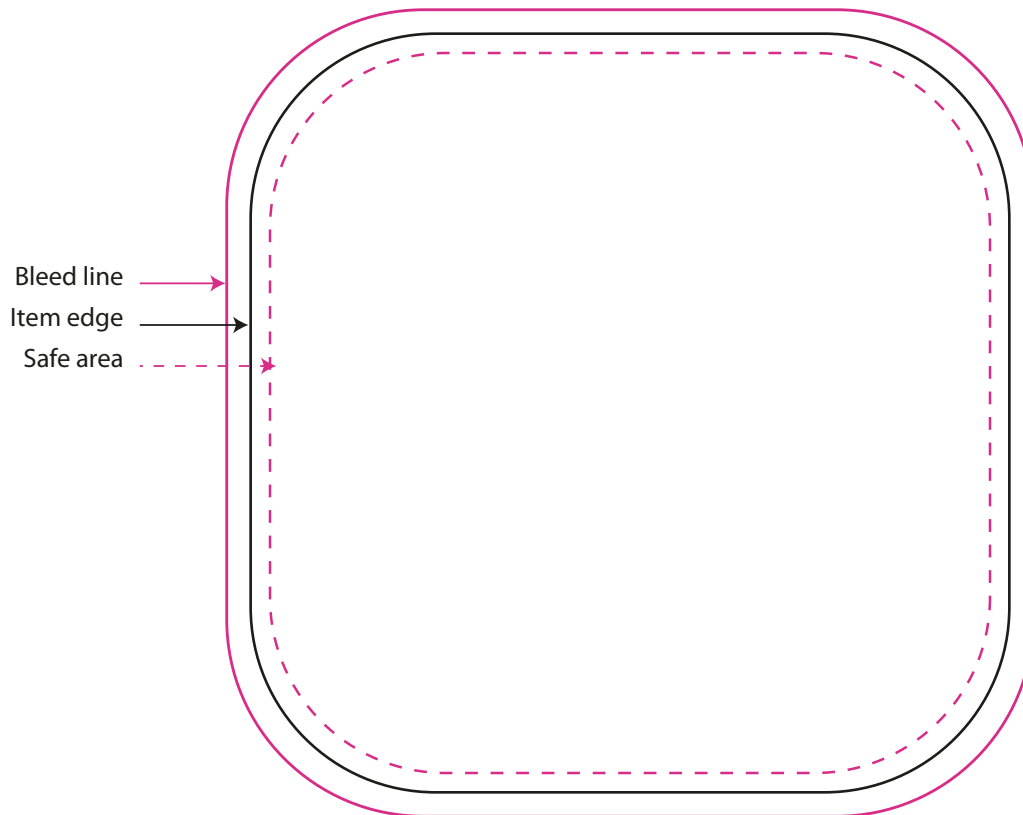

CST300

Rounded Square Coaster

*If a full bleed is desired,
art must reach all 4 sides of the
outermost solid magenta line

*All important information
must fall within the
dashed magenta line

Artwork @ 100%

Item: CTS300

Item Size: 3 15/16" W x 3 15/16" H

Imprint Size: 3 3/4" W x 3 3/4" H

Imprint Method: 4 color process