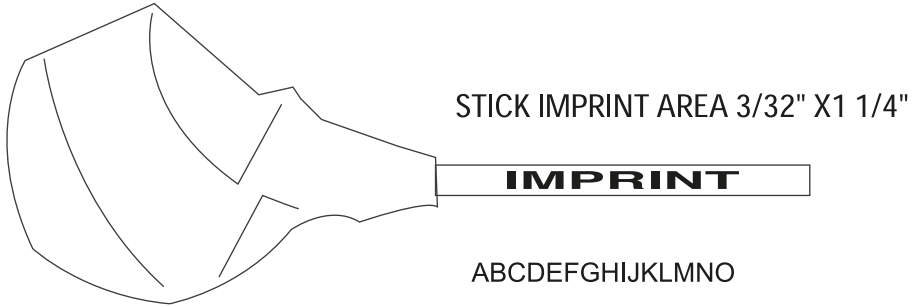

CN-756

10 POINT SIZE 15 CHARACTERS (NO SPACE)
HELVETICA OR ARIAL REGULAR FONT