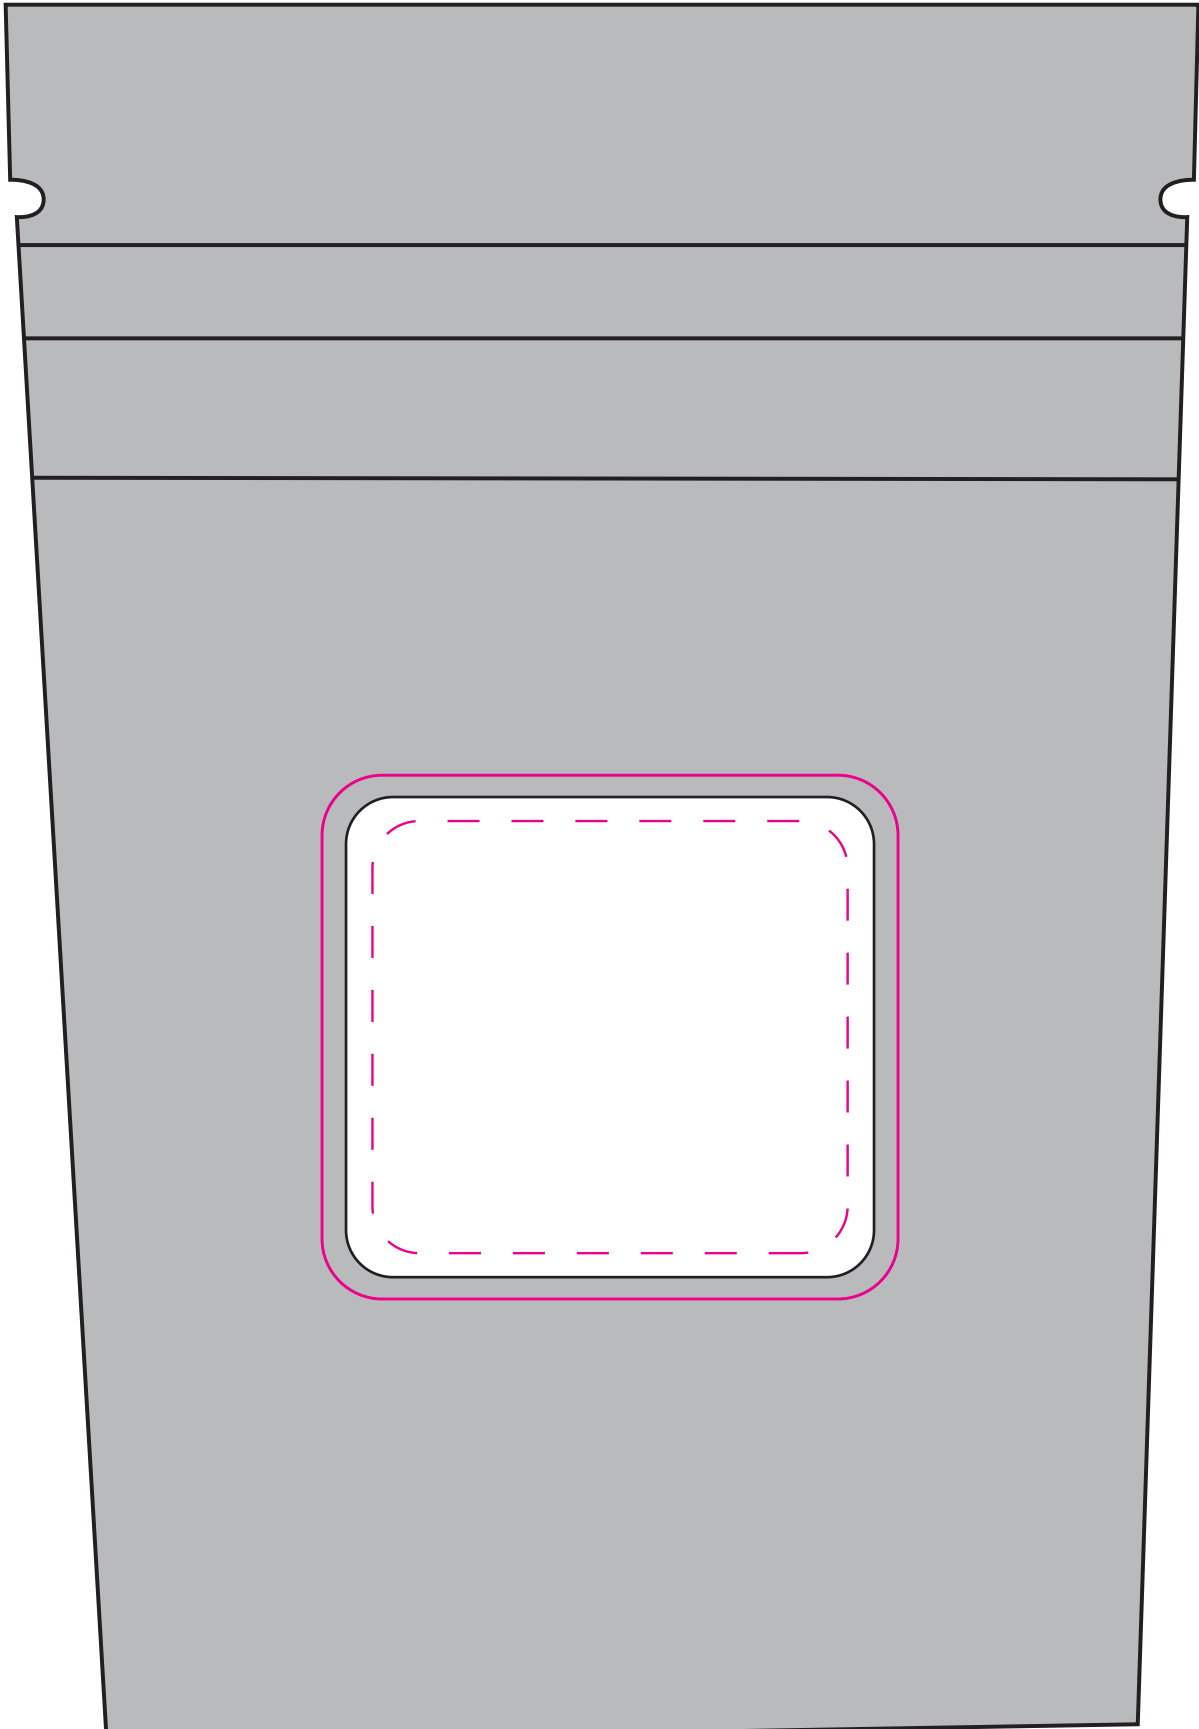

LC51000S

GLOSSY SILVER STAND-UP BARRIER POUCH

Artwork @ 100%

Item Size: 6"x 9"x 3"

Max Imprint Area: 2 3/4"x 2 1/2" (Indicated by Dotted Line - Does Not Print)

Imprint Method: 4 Color Label