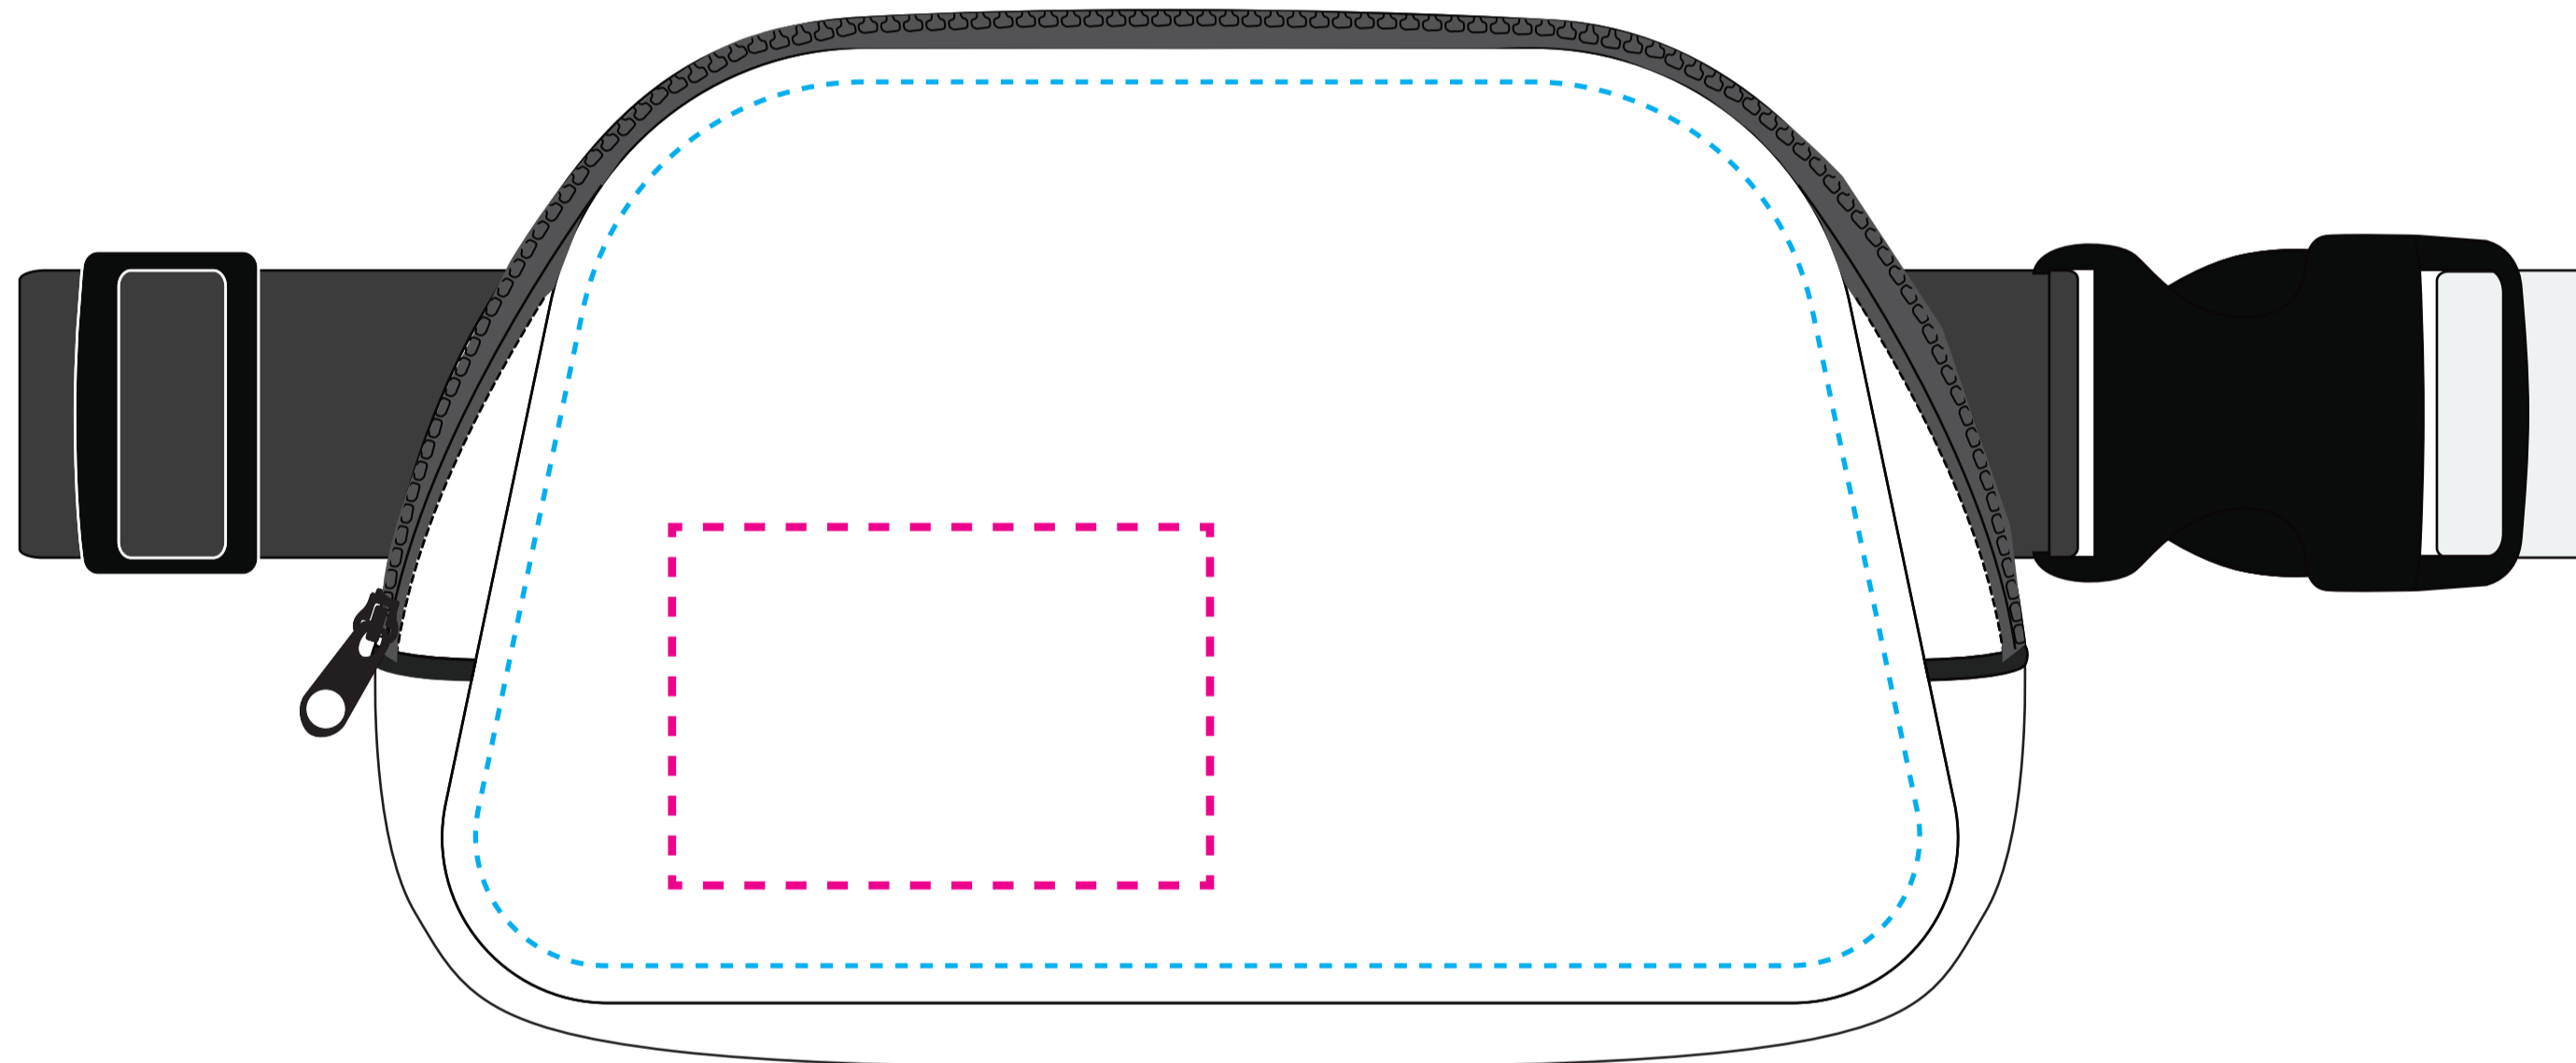

FULL COLOR TRANSFER

Upgrade : *ADDITIONAL FEES APPLY*

DEFAULT LOCATION CENTER IMPRINT

Imprint Area: --- 3.93 in x 2.75 in

Placement Area: ---- 8 in x 5 in

OPTIONAL LOCATION LOWER LEFT

Imprint Area: --- 3 in x 2 in