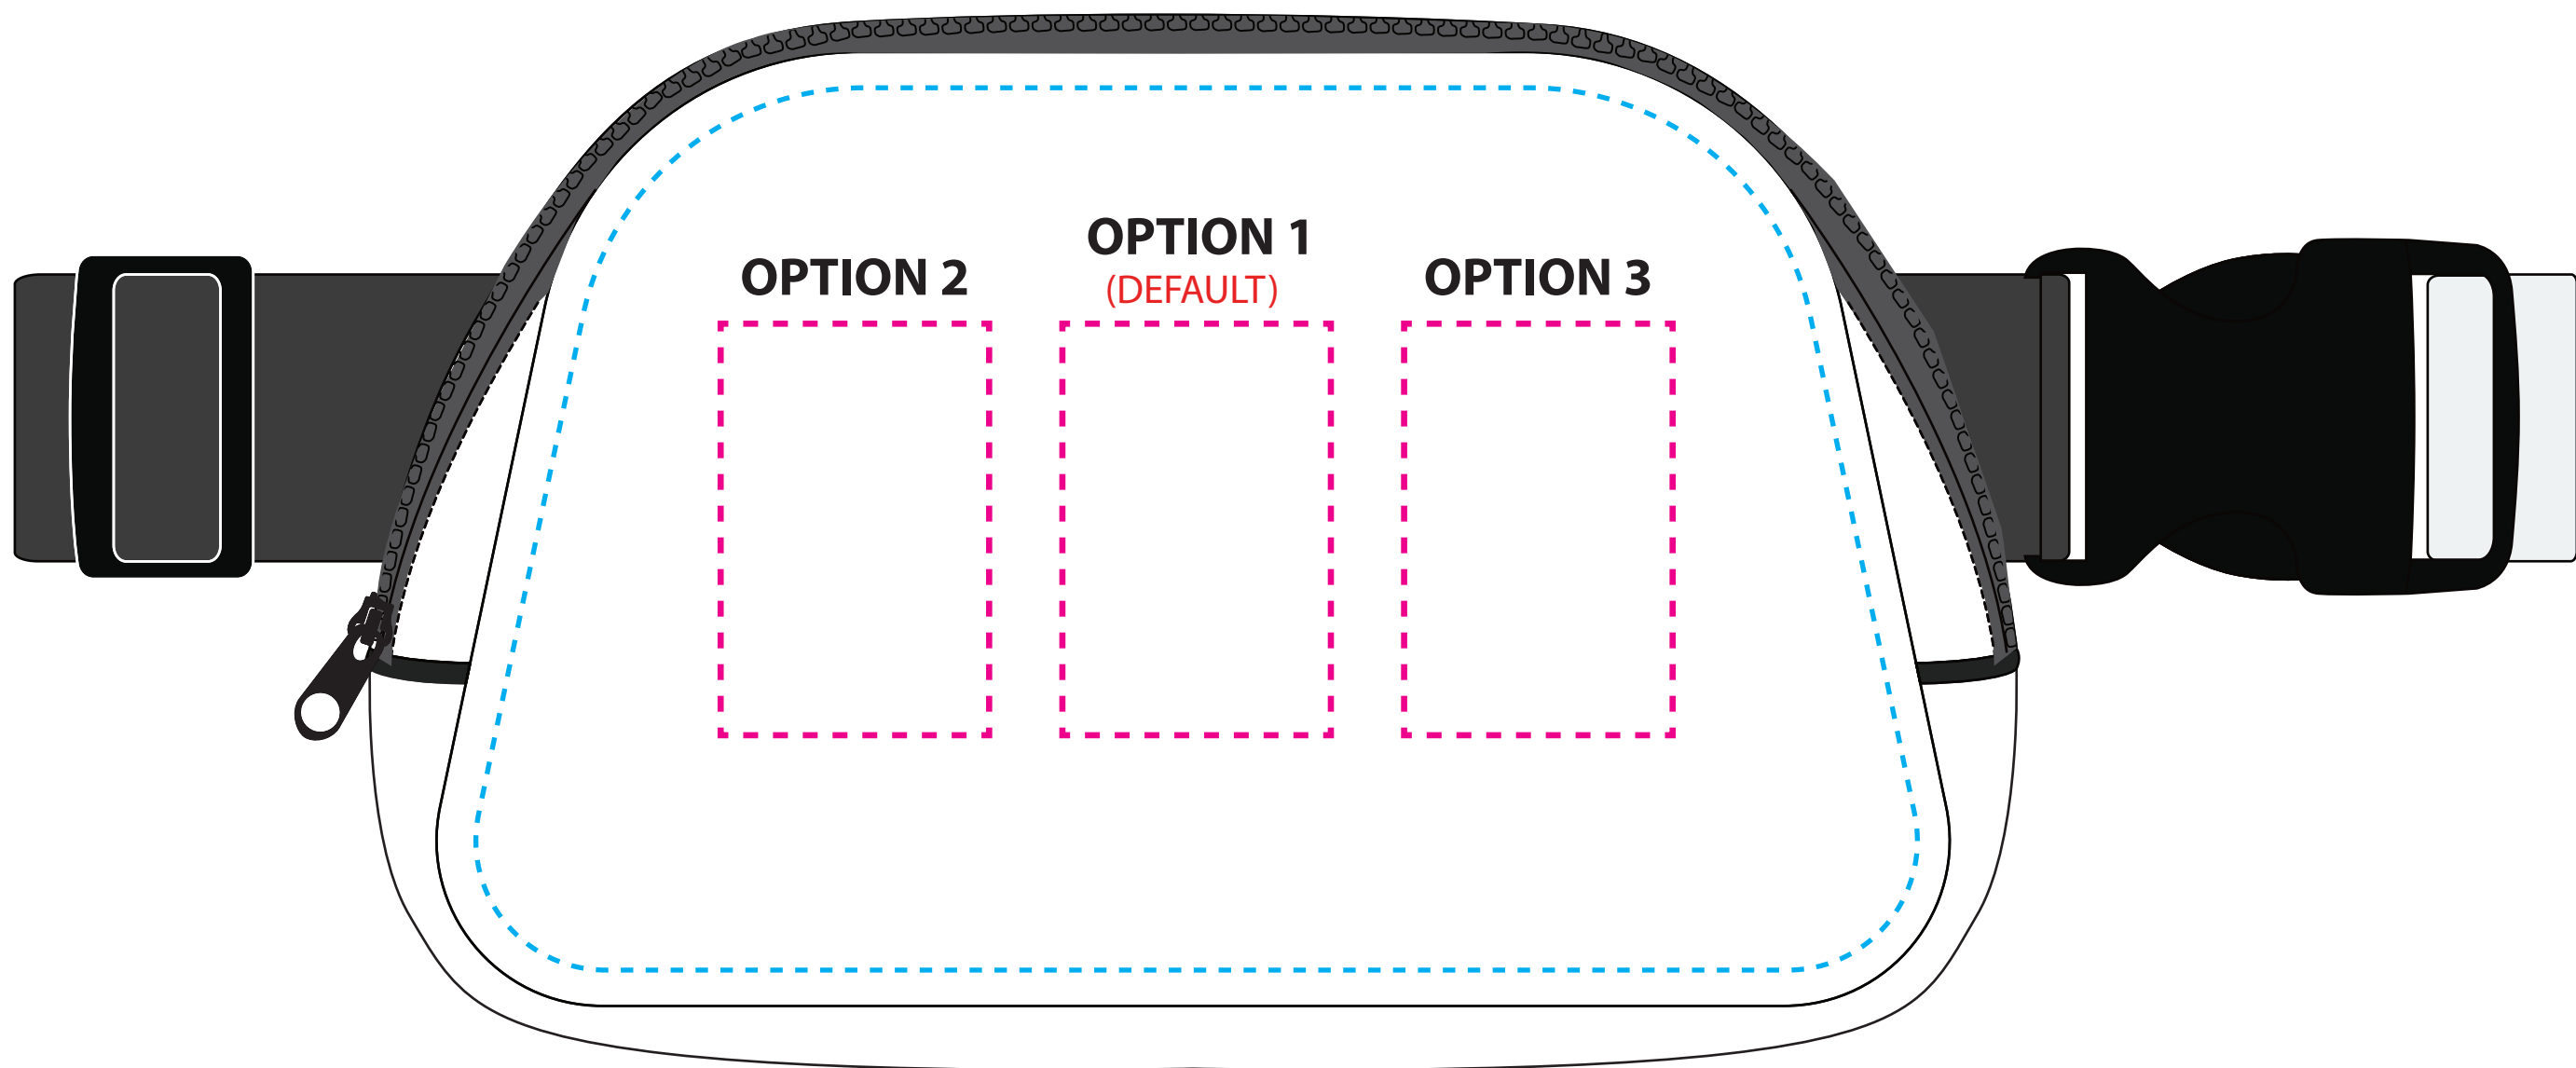

Imprint Area: --- 3 in x 2 in

Placement Area: --- 8 in x 5 in

SILKSCREEN

BGE4200

Custom Belt Bag

ITEM SIZE: 7.5 in L x 5.1 in H x 2.16 in W

PVC PATCH, SEWN LEATHER PATCH & EMBROIDERY PATCH

Upgrade : *ADDITIONAL FEES APPLY*

Imprint Area:  1.5 in x 1.5 in

Placement Area:  8 in x 5 in

CUSTOM SHAPED PATCHES AVAILABLE

PATCH SHAPE SUGGESTIONS

BGE4200

Custom Belt Bag

ITEM SIZE: 7.5 in L x 5.1 in H x 2.16 in W

CHINELLE PATCH

Upgrade : *ADDITIONAL FEES APPLY*

Patch Size (Per logo or letter) : - - - 1.5"w x 2.3"h

Placement Area: - - - - - 8 in x 5 in

CUSTOM SHAPED PATCHES AVAILABLE

PATCH SHAPE SUGGESTIONS

BGE4200

Custom Belt Bag

ITEM SIZE: 7.5 in L x 5.1 in H x 2.16 in W