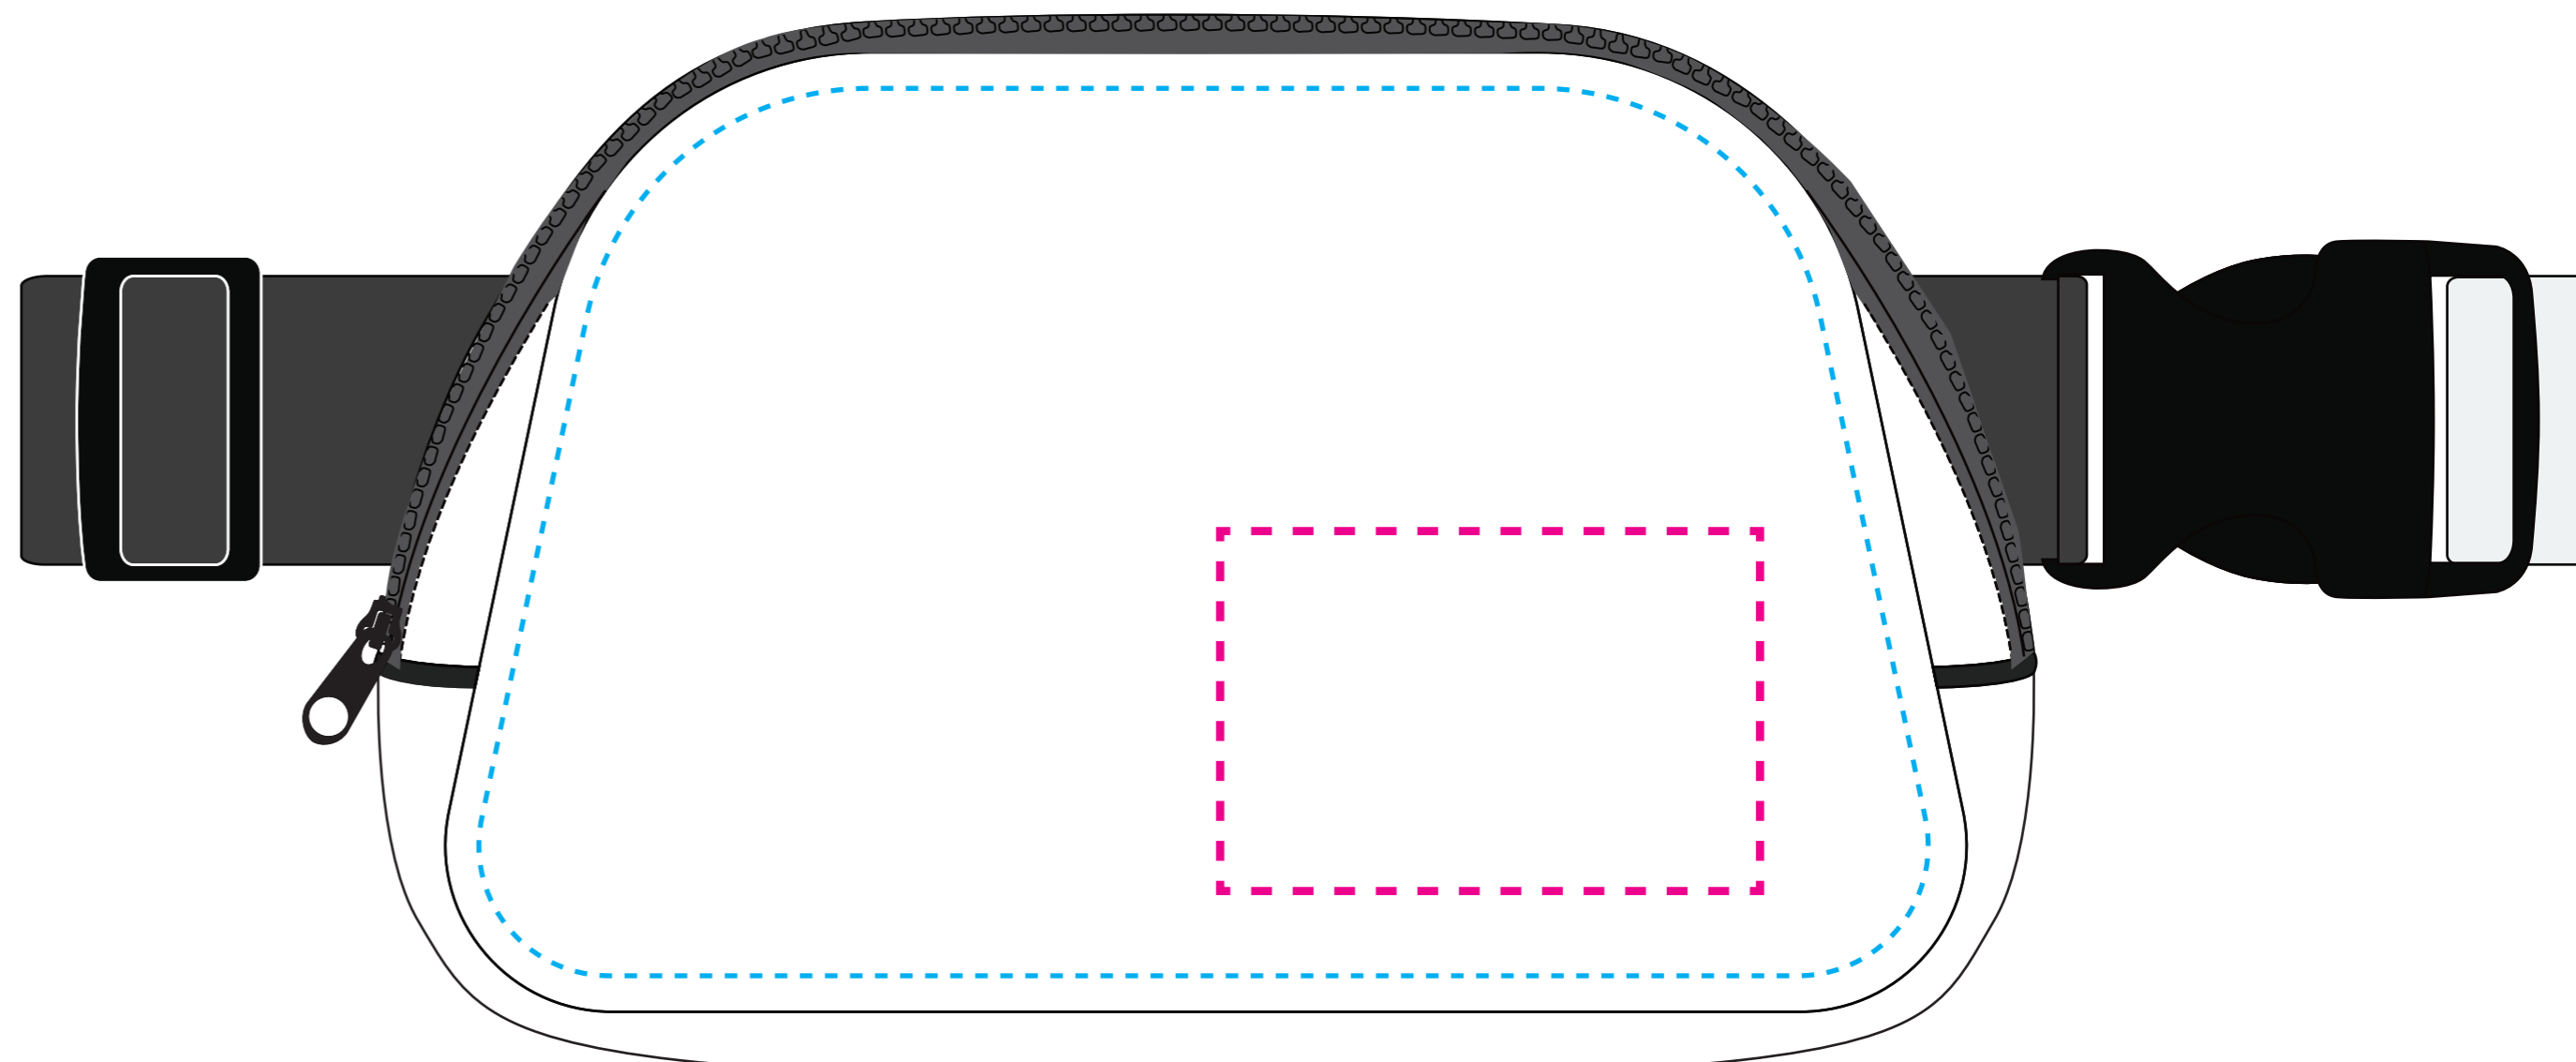

1 COLOR / SILKSCREEN

DEFAULT LOCATION CENTER IMPRINT

Imprint Area

1 COLOR SILKSCREEN

Imprint Area: --- 3.93 in x 2.75 in

Placement Area: --- 8 in x 5 in

SILKSCREEN

OPTIONAL LOCATION LOWER LEFT

Imprint Area

1 COLOR

Imprint Area: --- 3 in x 2 in

Placement Area: --- 8 in x 5 in

SILKSCREEN

OPTIONAL LOCATION LOWER RIGHT

Imprint Area

1 COLOR

Imprint Area: --- 3 in x 2 in

Placement Area: --- 8 in x 5 in

SILKSCREEN

BGE4200

Custom Belt Bag

ITEM SIZE: 7.5 in L x 5.1 in H x 2.16 in W

PVC PATCH, SEWN LEATHER PATCH & EMBROIDERY PATCH

Upgrade : *ADDITIONAL FEES APPLY*