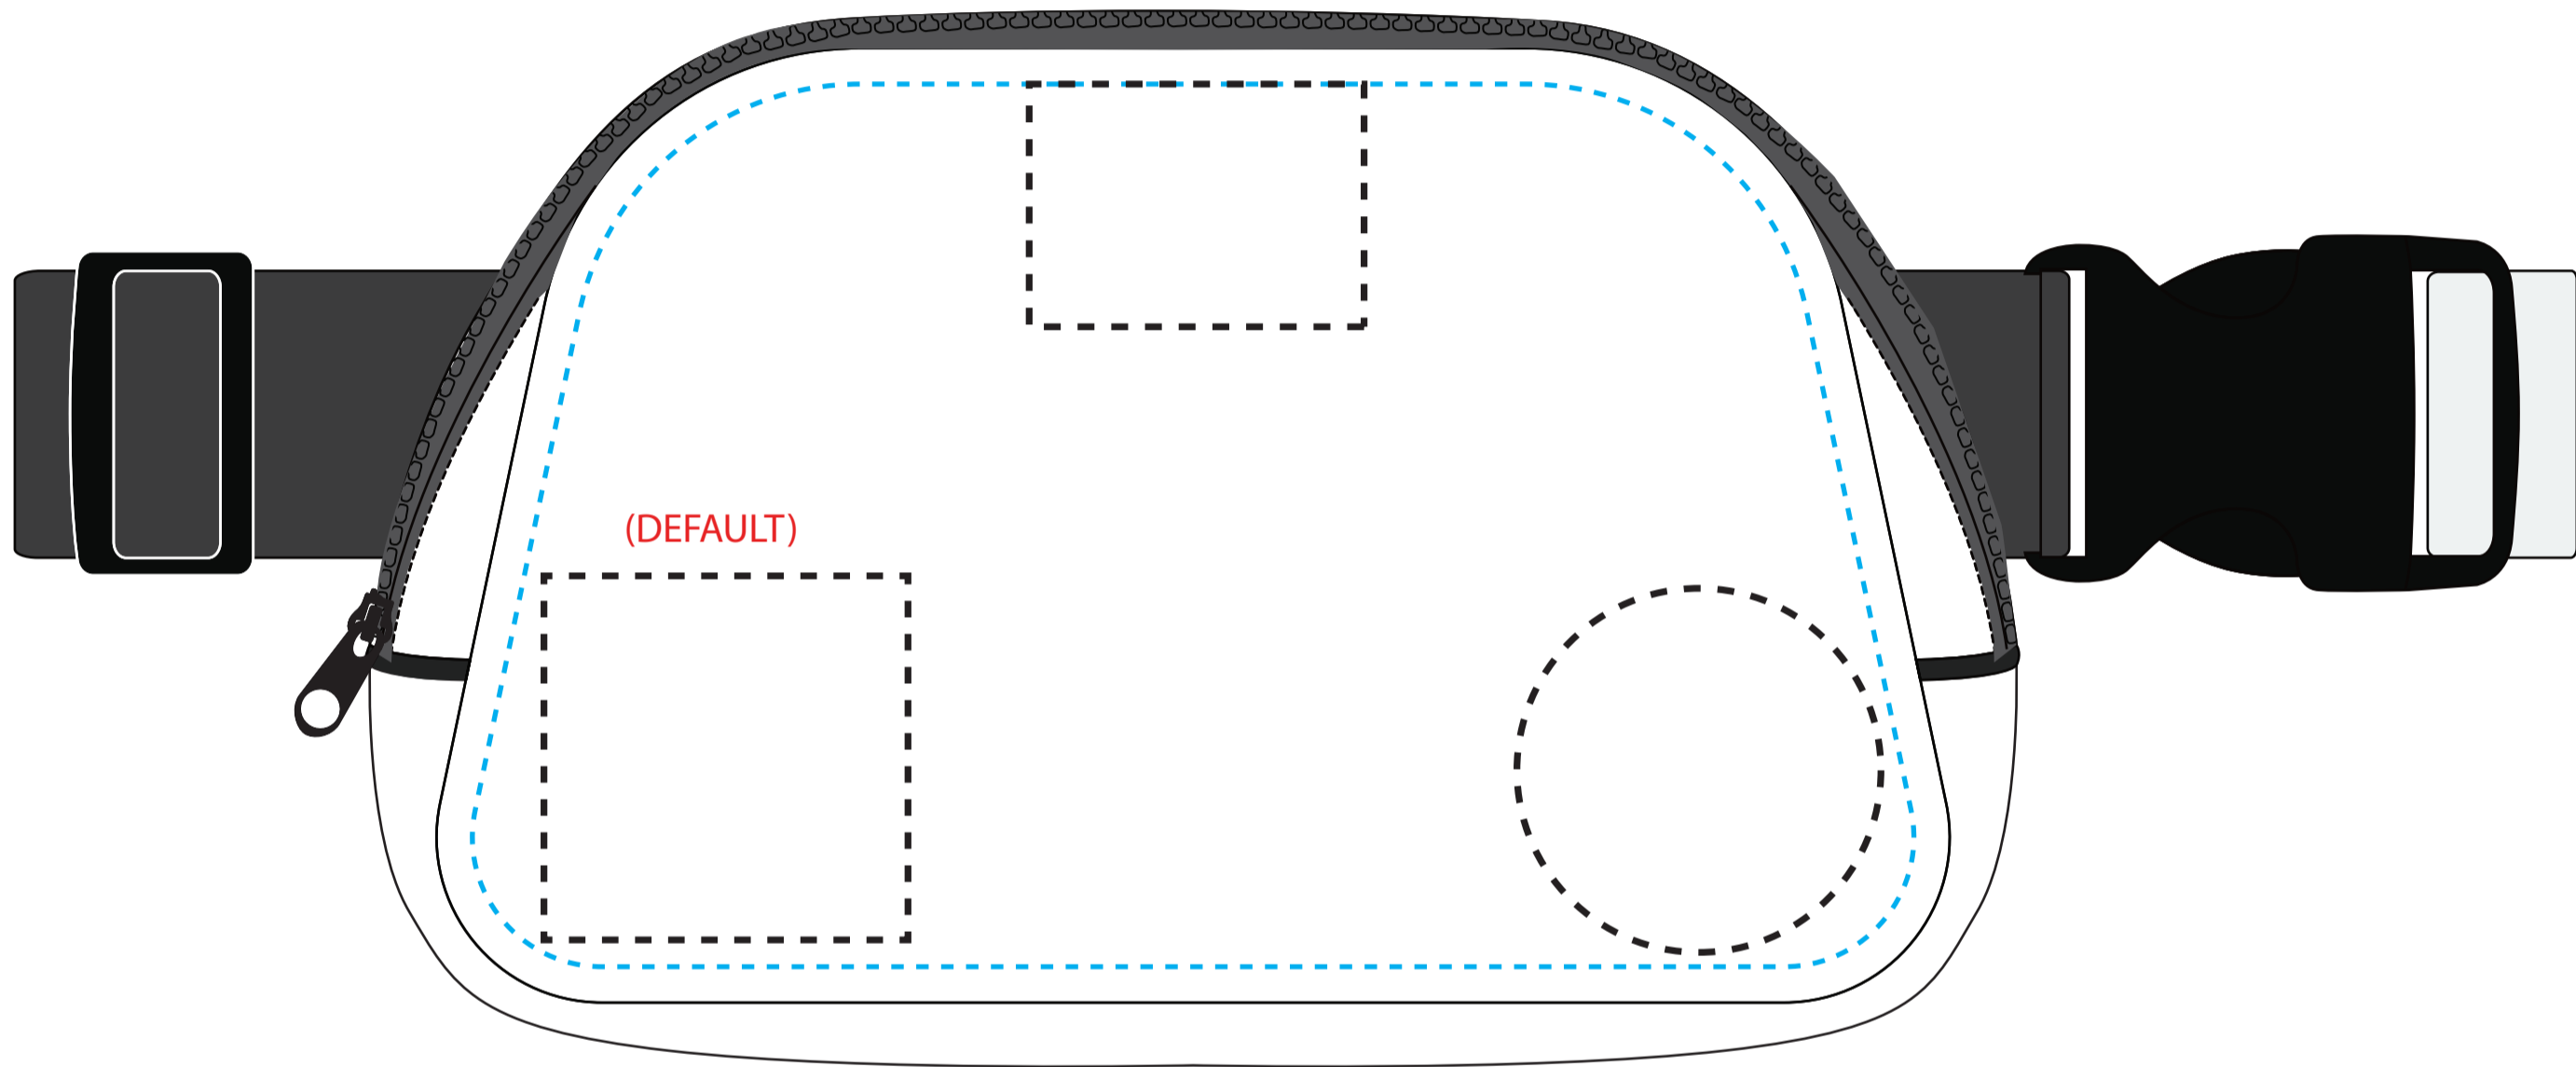

BGE4200

Custom Belt Bag

ITEM SIZE: 7.5 in L x 5.1 in H x 2.16 in W

METAL MEDALLION

Upgrade : ***ADDITIONAL FEES APPLY***

Placement Area: ..... 8 in x 5 in