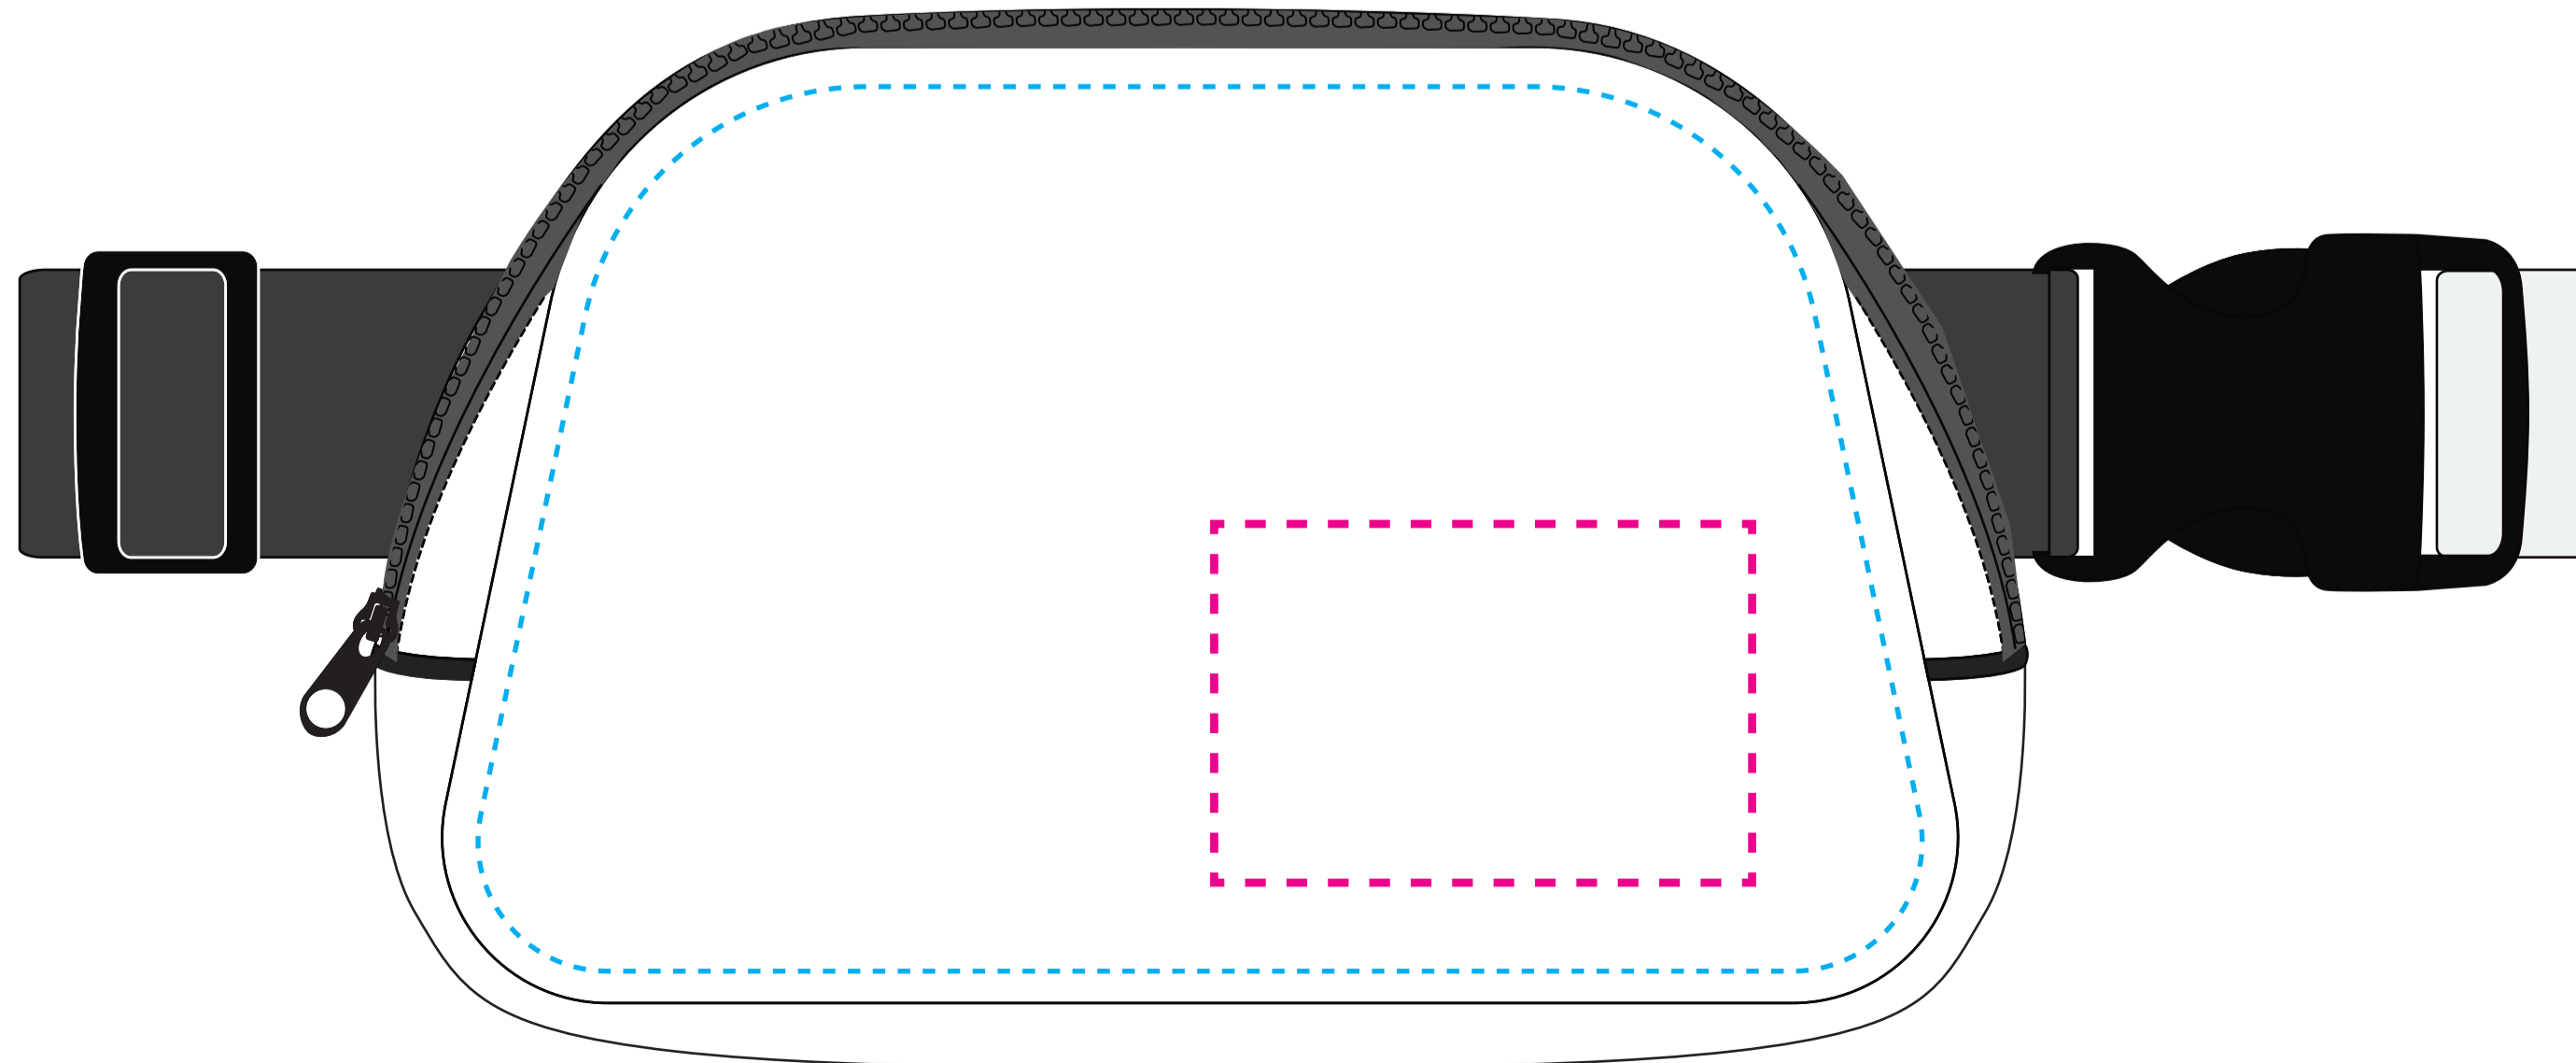

OPTIONAL LOCATION LOWER RIGHT

Imprint Area: --- 3 in x 2 in

Placement Area: ---- 8 in x 5 in