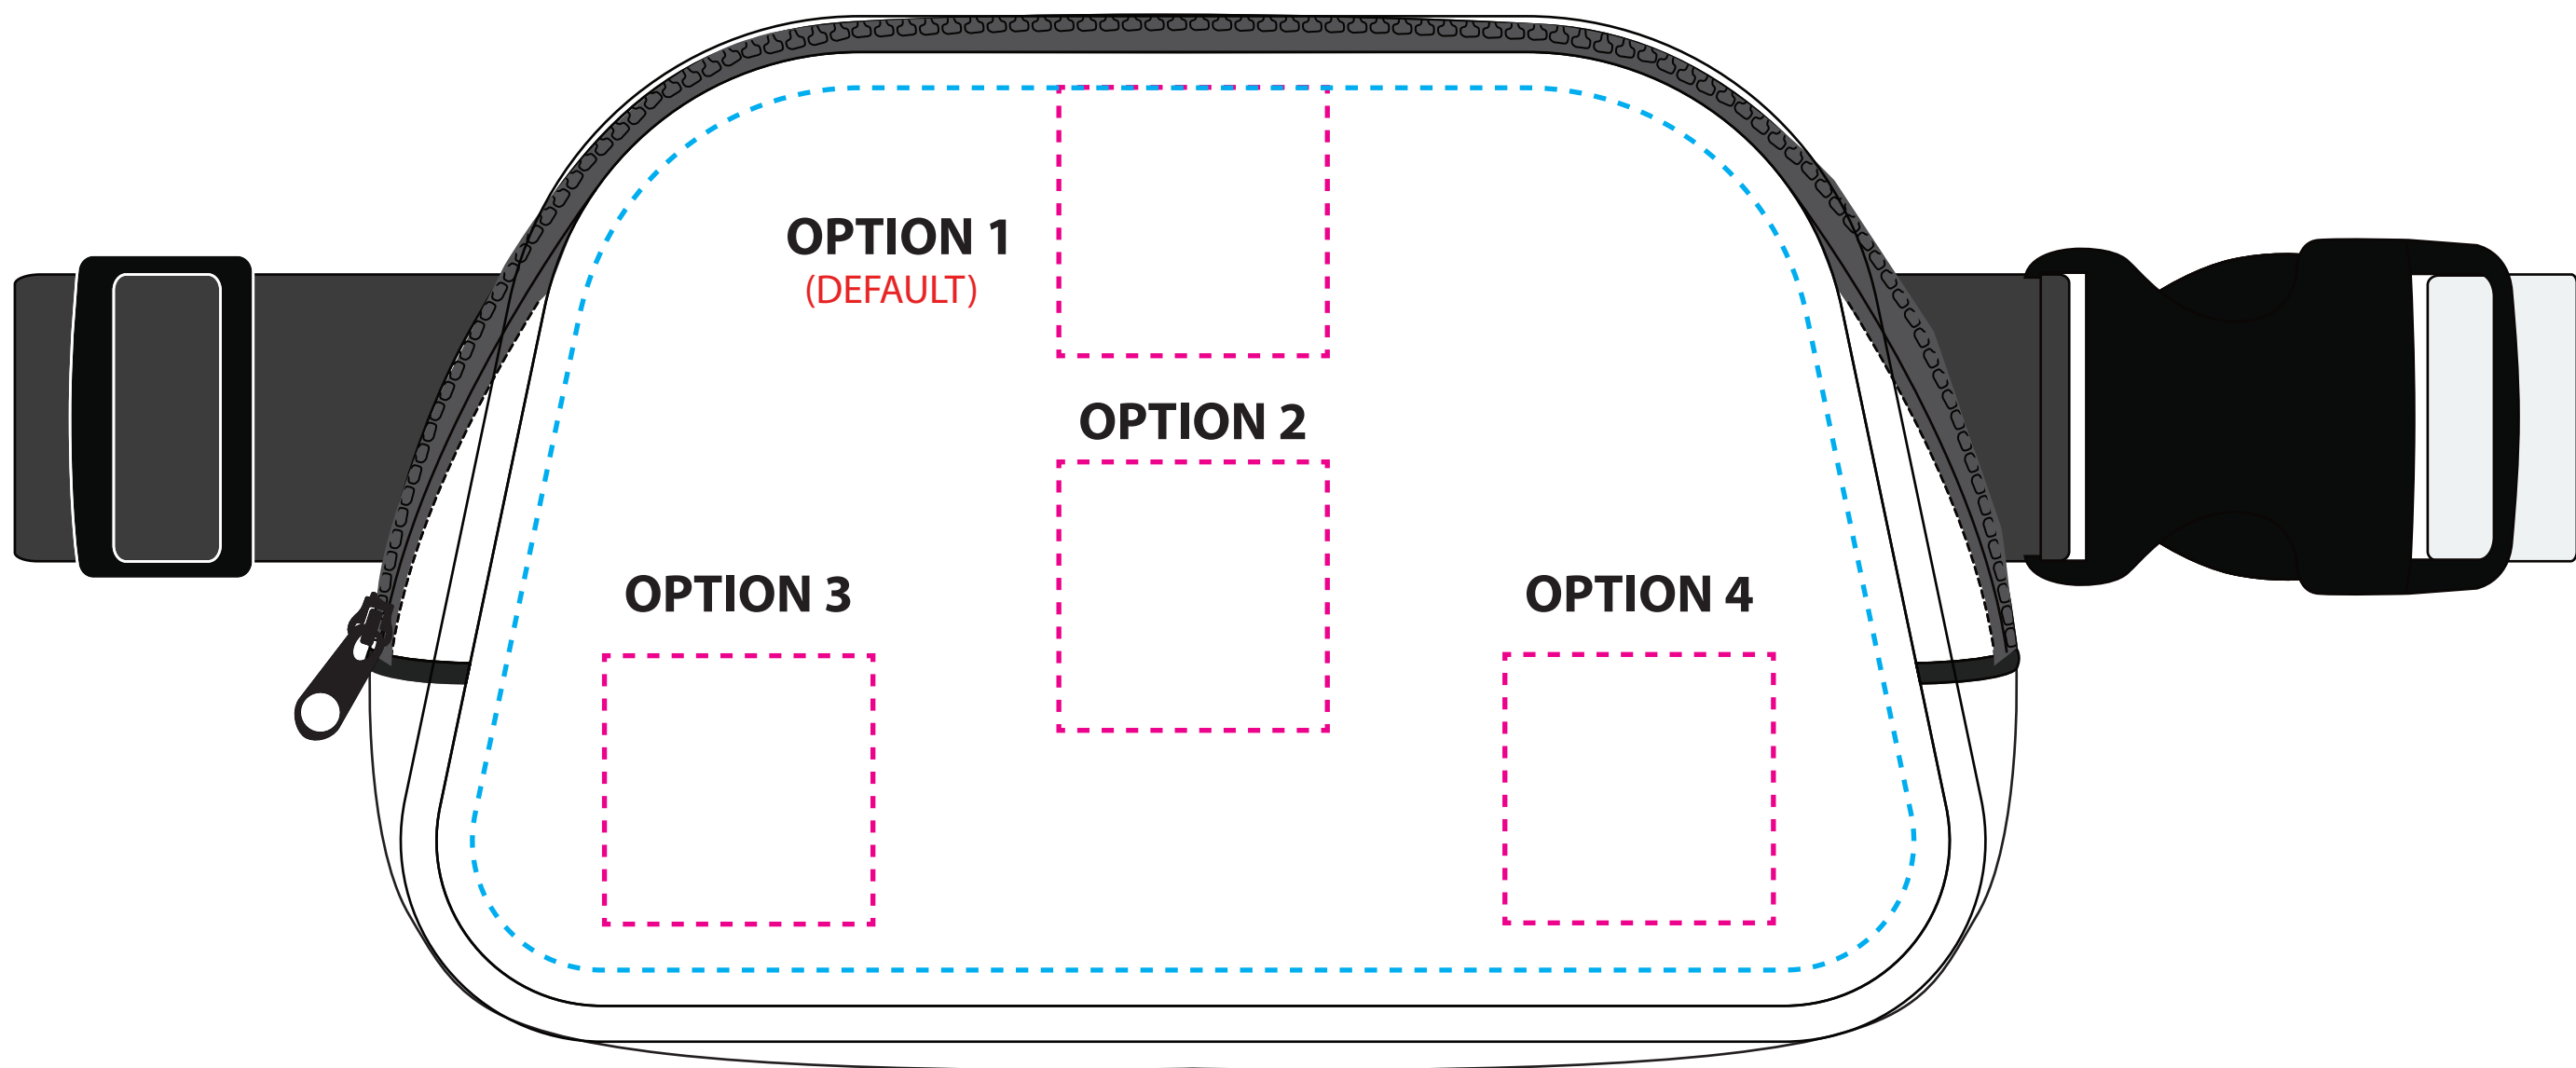

Imprint Area: --- 3 in x 2 in

Placement Area: --- 8 in x 5 in

SILKSCREEN

BGE4200

Custom Belt Bag

ITEM SIZE: 7.5 in L x 5.1 in H x 2.16 in W

PVC PATCH, SEWN LEATHER PATCH & EMBROIDERY PATCH

Upgrade : *ADDITIONAL FEES APPLY*

Imprint Area:  1.5 in x 1.5 in

Placement Area:  8 in x 5 in

CUSTOM SHAPED PATCHES AVAILABLE

PATCH SHAPE SUGGESTIONS

BGE4200

Custom Belt Bag

ITEM SIZE: 7.5 in L x 5.1 in H x 2.16 in W

CHINELLE PATCH

ITEM SIZE: 7.5 in L x 5.1 in H x 2.16 in W

CUSTOM SILICONE ZIPPER PULL

Upgrade : *ADDITIONAL FEES APPLY*

Imprint Area: — — — 0.39 in(W) x 1.5 in (L)