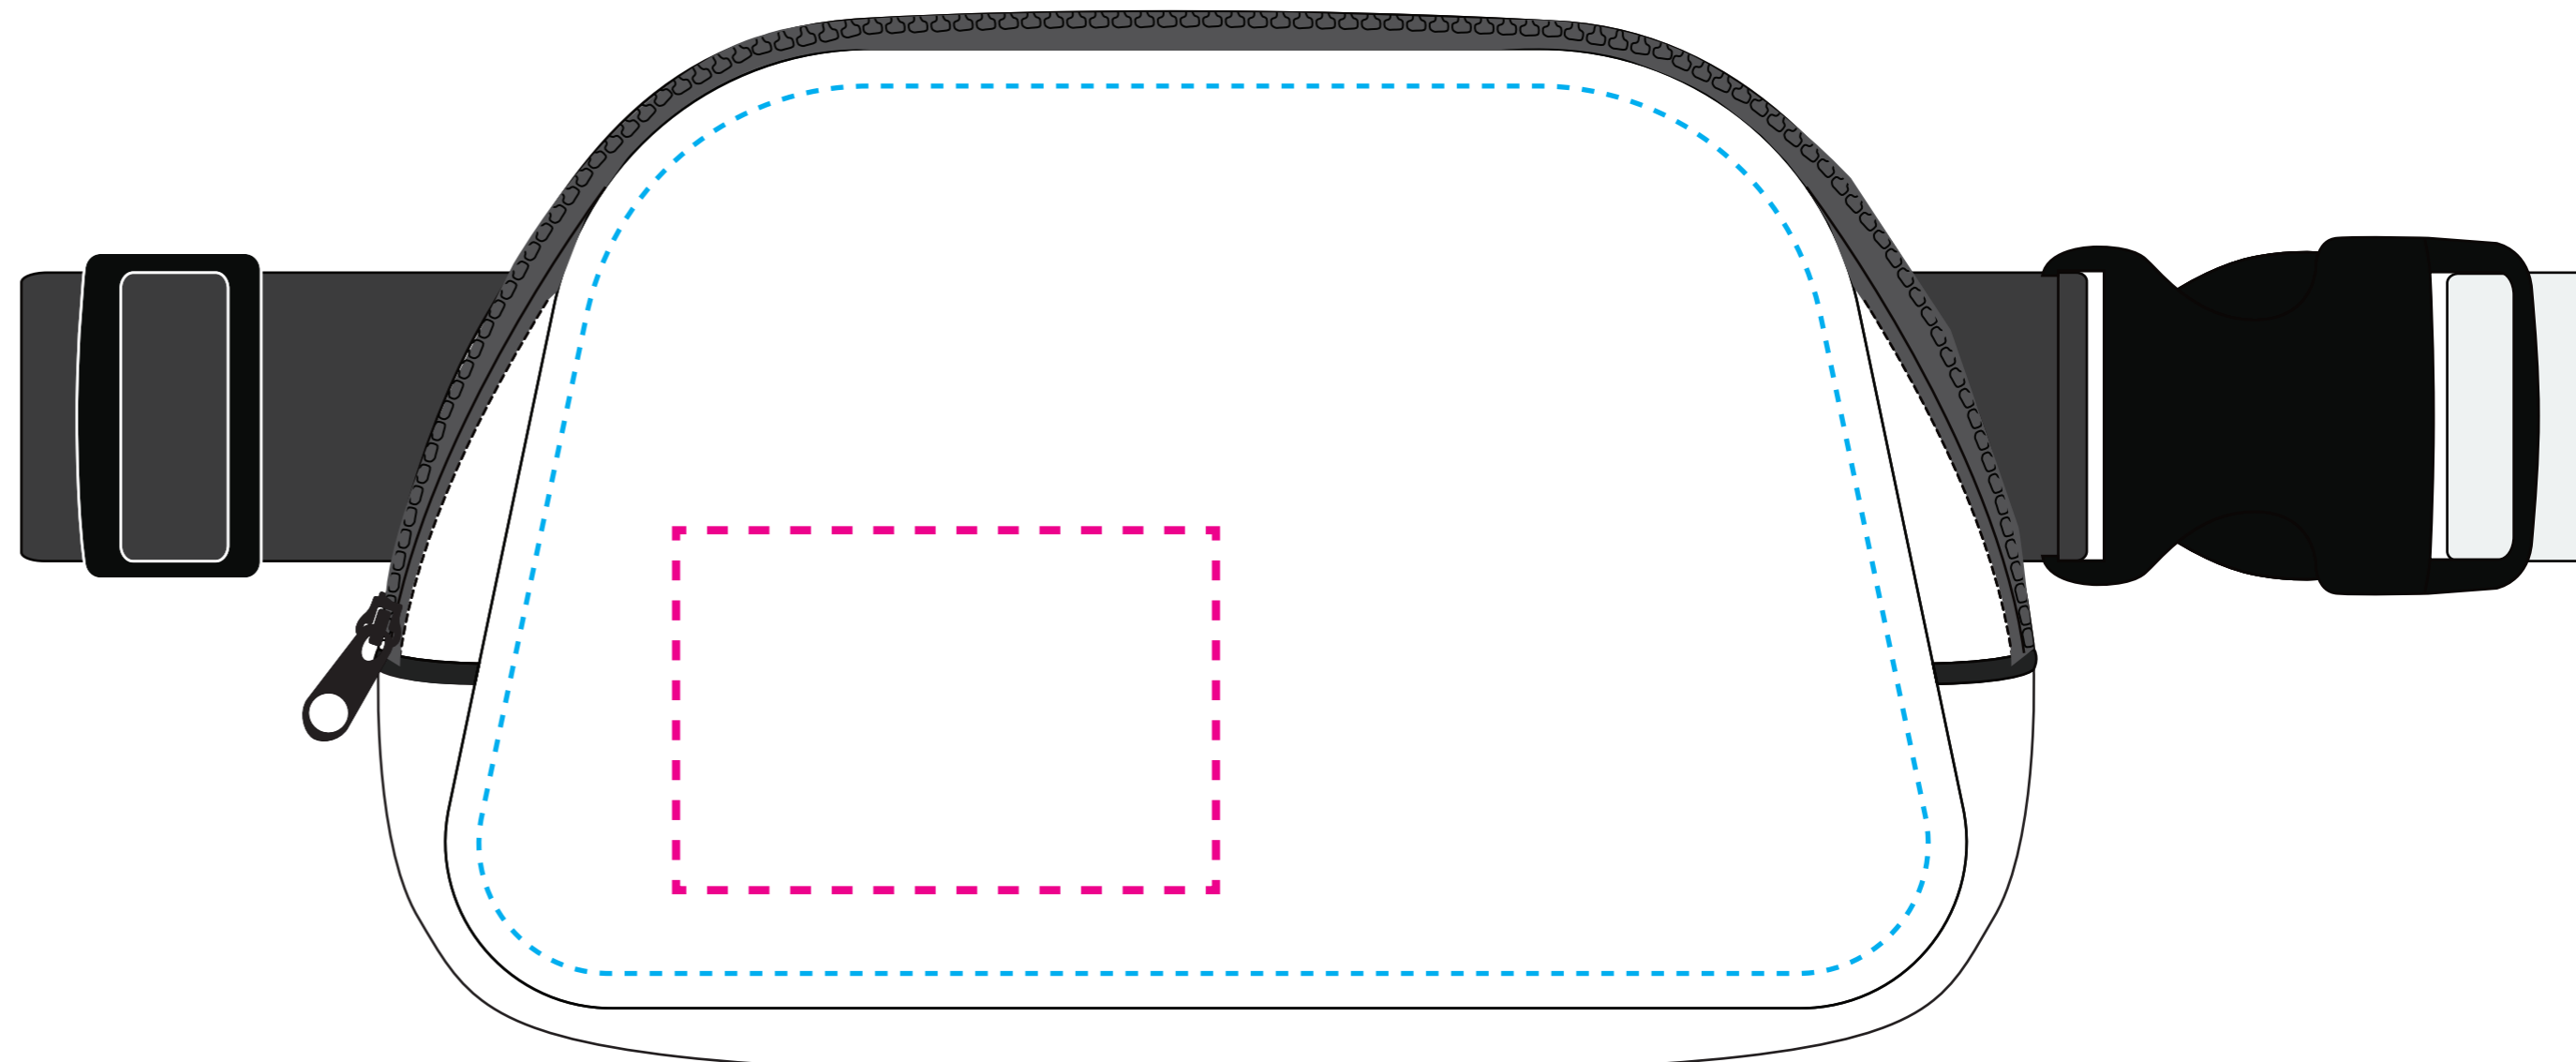

1 COLOR / SILKSCREEN

DEFAULT LOCATION CENTER IMPRINT

Imprint Area

1 COLOR SILKSCREEN

Imprint Area: --- 3.93 in x 2.75 in

Placement Area: --- 8 in x 5 in

SILKSCREEN

OPTIONAL LOCATION LOWER LEFT

Imprint Area

1 COLOR

Imprint Area: --- 3 in x 2 in

Placement Area: --- 8 in x 5 in

SILKSCREEN

OPTIONAL LOCATION LOWER RIGHT

Imprint Area

1 COLOR

Imprint Area: --- 3 in x 2 in

Placement Area: --- 8 in x 5 in

SILKSCREEN

BGE4200

Custom Belt Bag

ITEM SIZE: 7.5 in L x 5.1 in H x 2.16 in W

PVC PATCH, SEWN LEATHER PATCH & EMBROIDERY PATCH

Upgrade : *ADDITIONAL FEES APPLY*