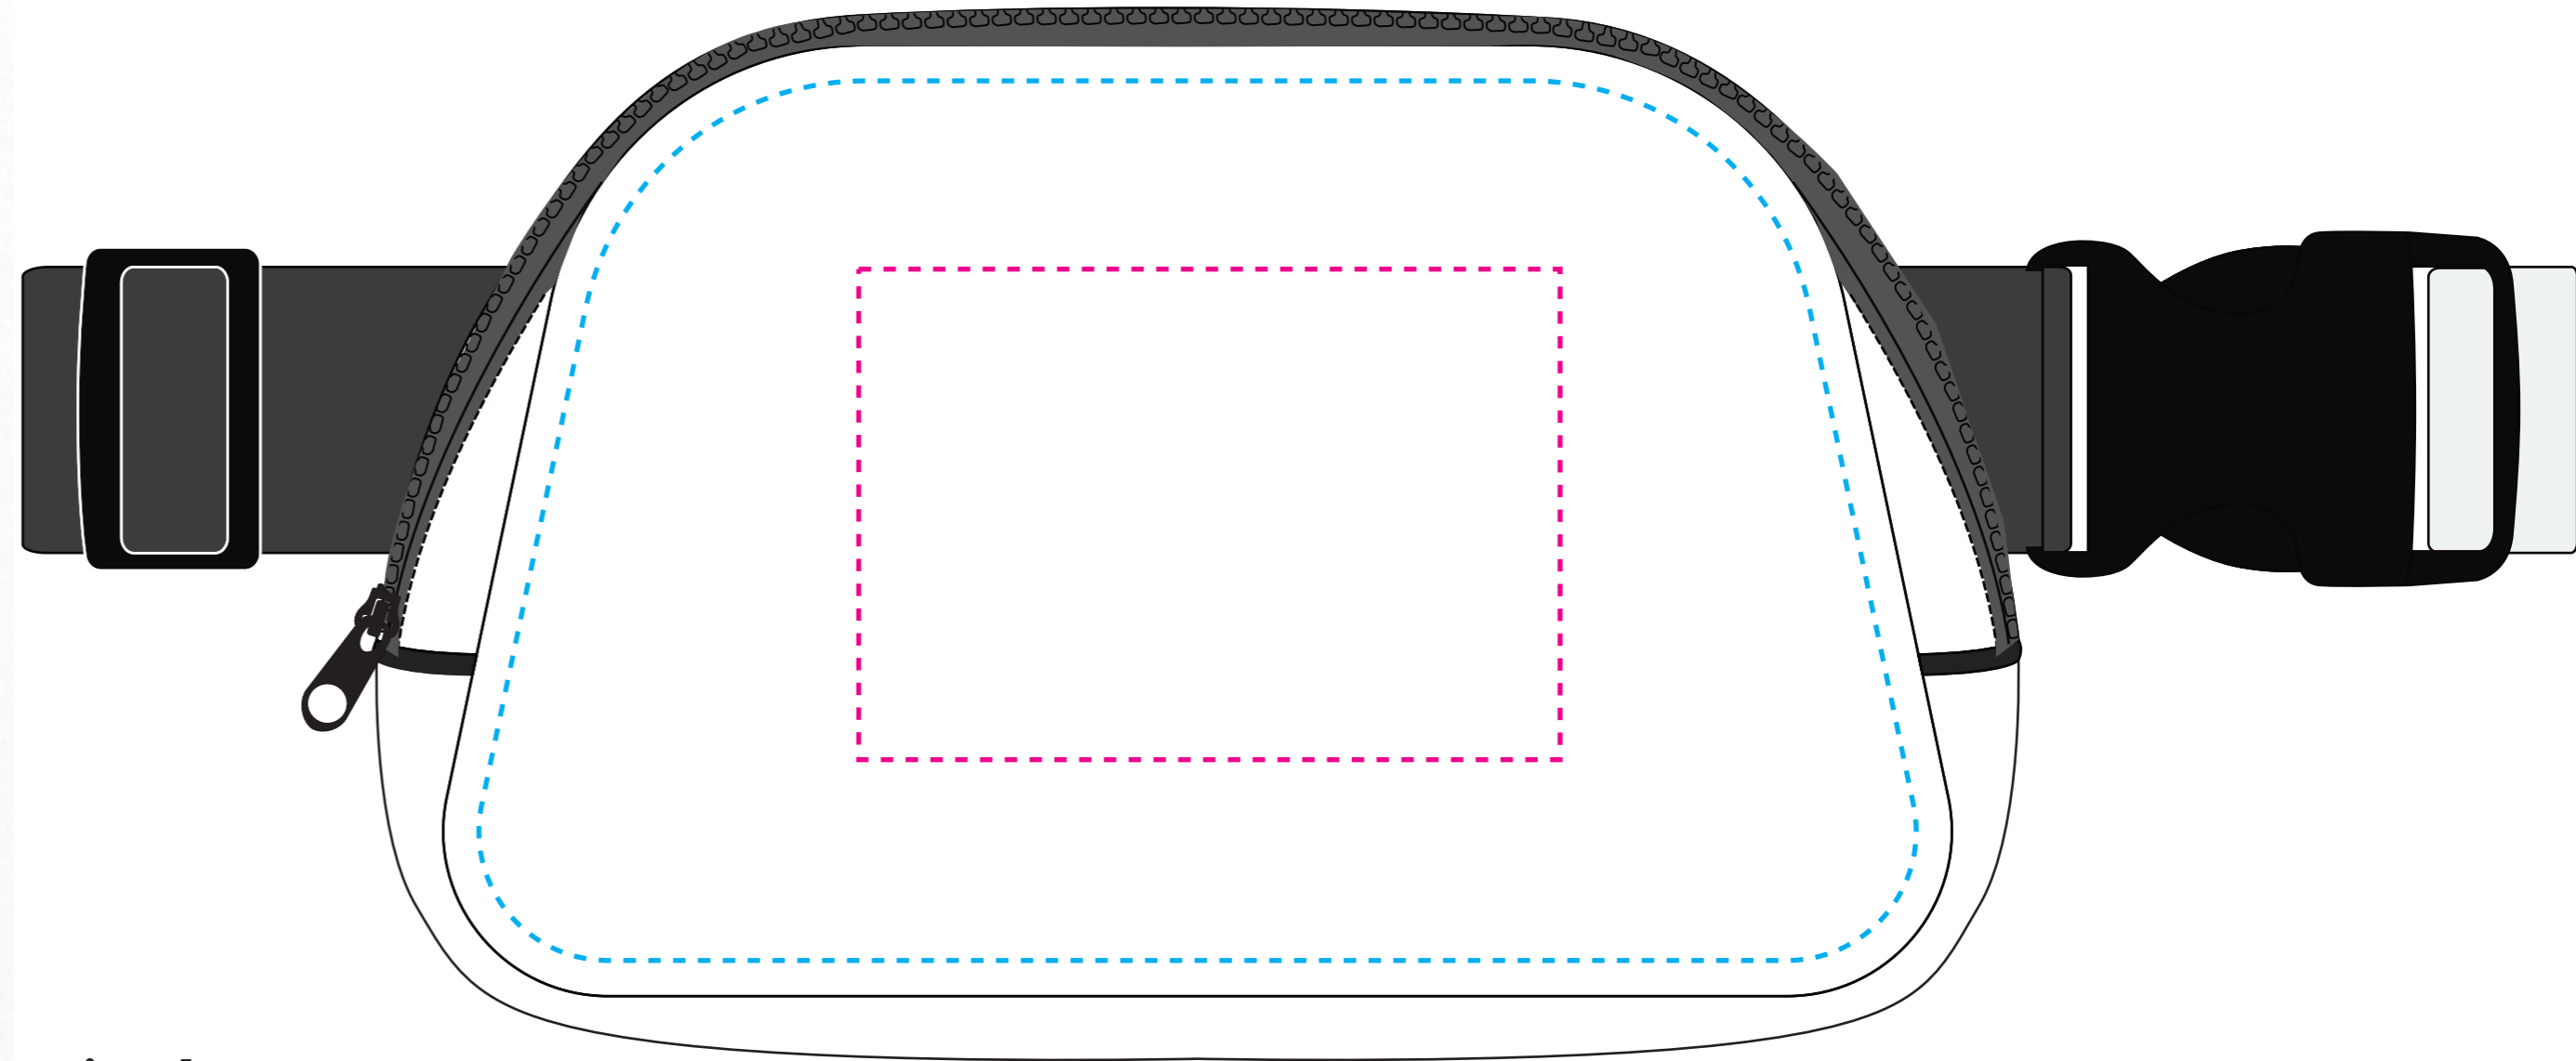

BGE4200

Custom Belt Bag

ITEM SIZE: 7.5 in L x 5.1 in H x 2.16 in W

FABRIC/ZIPPER STOCK PMS COLOR OPTIONS

Black	PMS 487C
PMS 5255C	PMS 411C
PMS 2747C	PMS 728C
PMS 534C	PMS Cool Gray 11C
PMS 426C	PMS Cool Gray 10C
PMS 411C	PMS 3242C
PMS 439C	PMS 7533C
PMS 532C	PMS 5125C
PMS 533C	PMS 480C
PMS 2728C	PMS 2747C
PMS 446C	PMS 298C
PMS 422C	PMS 623C
PMS 5655C	PMS 2645C
White	PMS 237C
PMS 380C	PMS 169C
PMS 576C	PMS 1645C
PMS 5753C	PMS 1787C
PMS 7495C	PMS 224C
PMS 7488C	PMS 438C
PMS 560C	PMS 439C
PMS 5473C	PMS 7533C
PMS 7459C	PMS 7505C
PMS 5483C	PMS 483C
PMS 2915C	PMS 1787C
PMS 2905C	PMS 710C
PMS 297C	PMS 191C
PMS 647C	PMS 441C
PMS 659C	PMS 7538C
PMS 283C	PMS 2756C
PMS 172C	PMS 7546C
PMS 165C	PMS 193C
PMS 1585C	PMS 164C
PMS 4695C	PMS 212C
PMS 4705C	PMS 5115C
PMS 4715C	PMS 7449C
PMS 1605C	PMS 425C
PMS 728C	Black
PMS 155C	PMS 348C
PMS 439C	PMS 7487C
PMS 490C	PMS 7465C
PMS 7421C	PMS 1235C
PMS 1815C	PMS 172C
PMS 1805C	PMS 484C
PMS 268C	PMS 413C
PMS 208C	PMS 418C
PMS 188C	PMS 1255C
PMS Red 032C	PMS 723C
PMS 197C	PMS 729C
PMS 7418C	PMS 7504C
PMS 1905C	PMS 4655C
PMS 7404C	PMS 5615C

1 COLOR / SILKSCREEN

DEFAULT LOCATION CENTER IMPRINT

Imprint Area

1 COLOR SILKSCREEN

Imprint Area: --- 3.93 in x 2.75 in

Placement Area: --- 8 in x 5 in

SILKSCREEN

OPTIONAL LOCATION LOWER LEFT

Imprint Area: --- 3 in x 2 in

Placement Area: --- 8 in x 5 in

SILKSCREEN

BGE4200

Custom Belt Bag

ITEM SIZE: 7.5 in L x 5.1 in H x 2.16 in W

PVC PATCH, SEWN LEATHER PATCH & EMBROIDERY PATCH

Upgrade : *ADDITIONAL FEES APPLY*

ITEM SIZE: 7.5 in L x 5.1 in H x 2.16 in W

CUSTOM SILICONE ZIPPER PULL

Upgrade : *ADDITIONAL FEES APPLY*

Imprint Area: — — — 0.39 in(W) x 1.5 in (L)