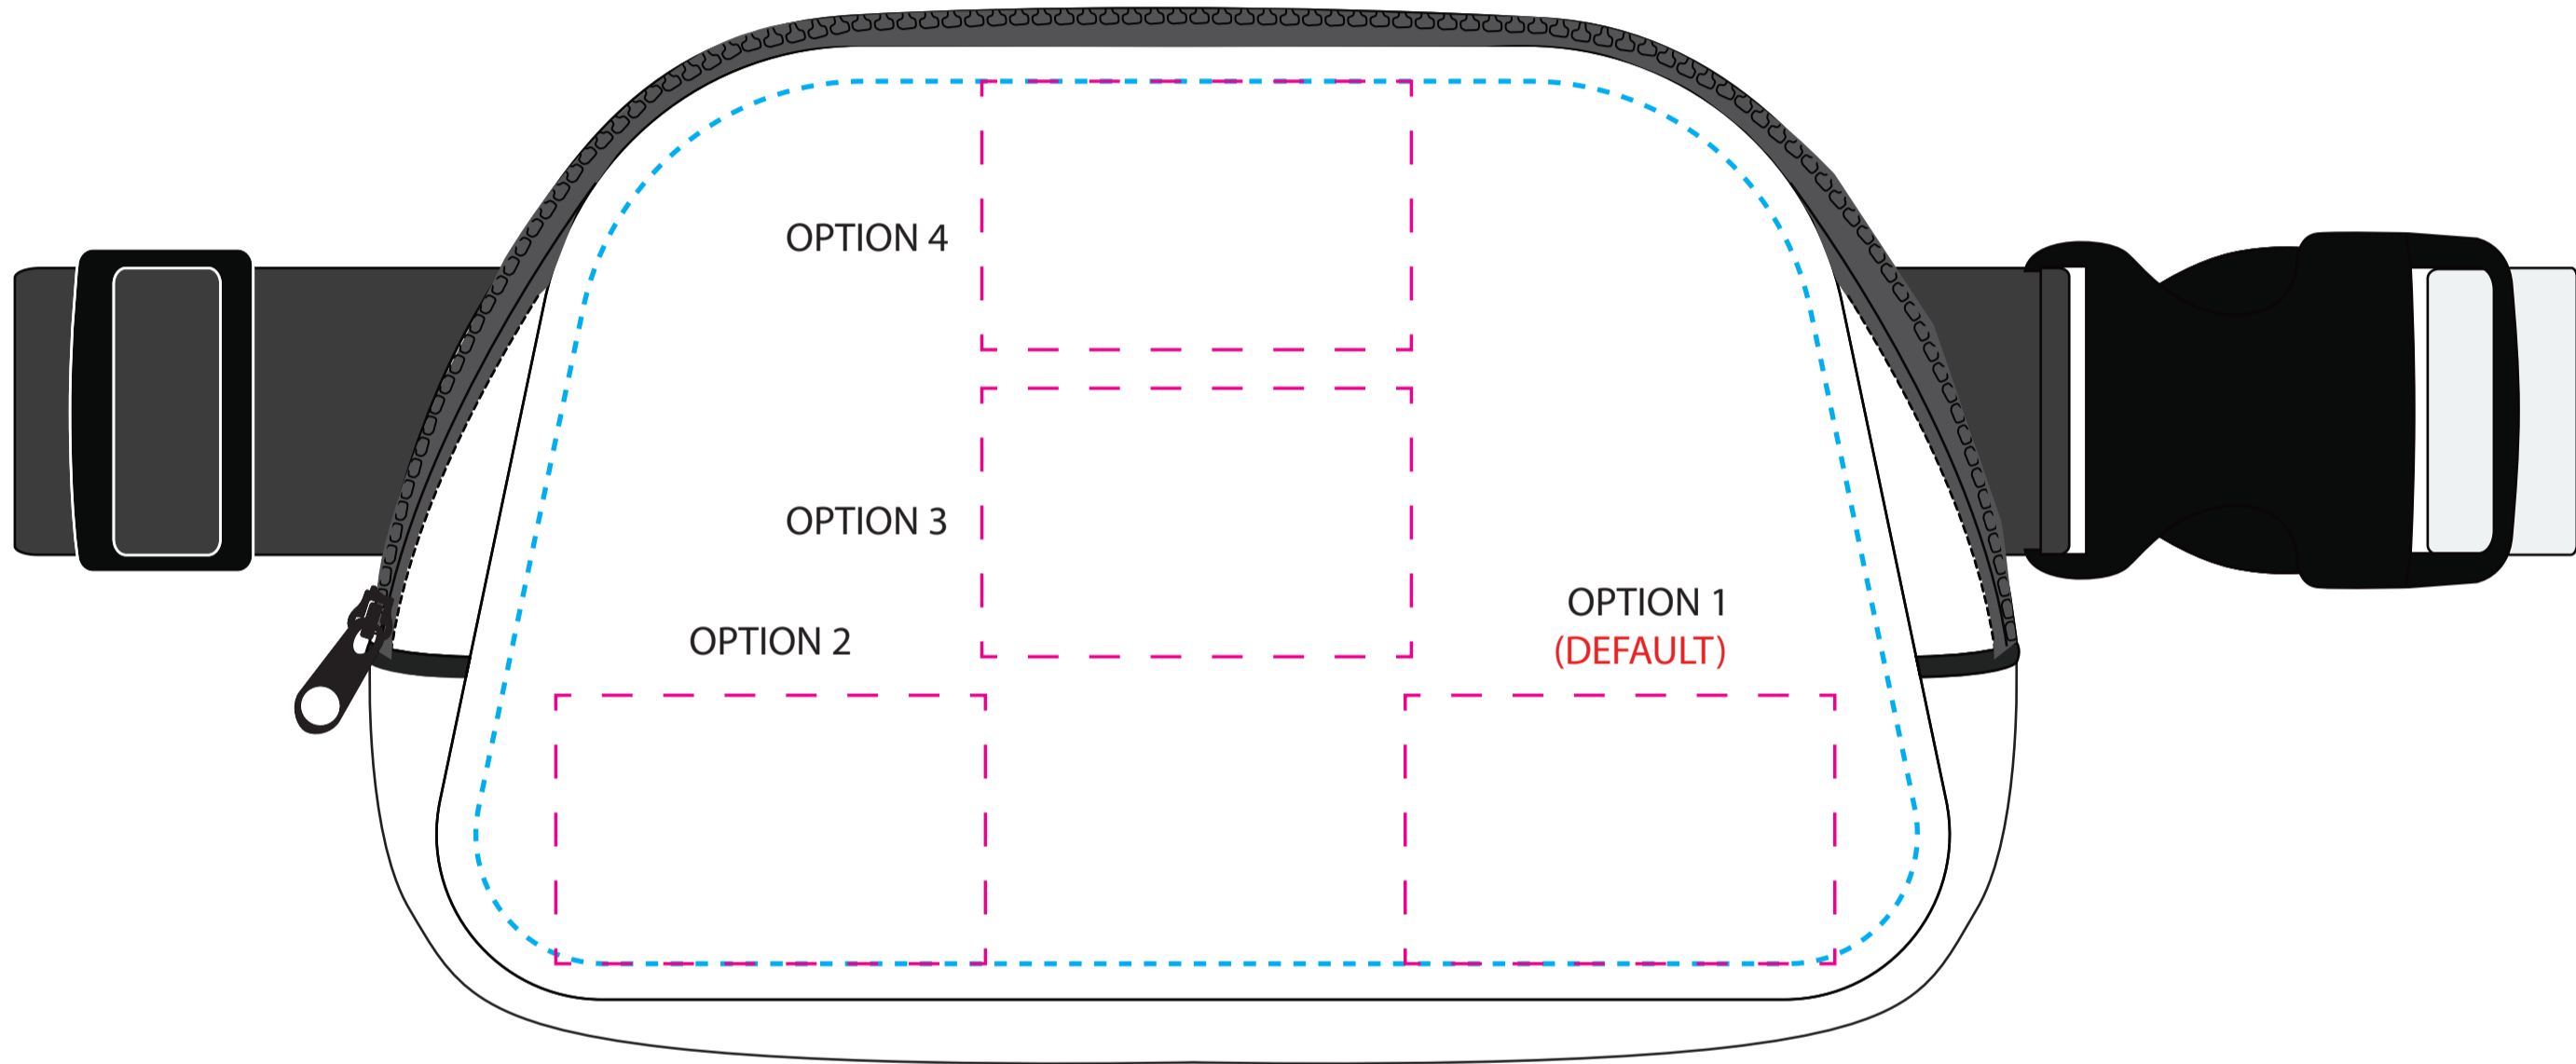

Upgrade : ***ADDITIONAL FEES APPLY***

Placement Area: 8 in x 5 in

METAL MEDALLION AVAILABLE SHAPES

Square 1.5"wx1.5"h
(DEFAULT)

Rectangle: 1.38"w x 1"h

Circle 1.5"

BGE4200

Custom Belt Bag

ITEM SIZE: 7.5 in L x 5.1 in H x 2.16 in W

EMBROIDERY

Upgrade : ***ADDITIONAL FEES APPLY***

Imprint Area: — — — 2.4"w x 1.2"h
Placement Area: - - - - 8 in x 5 in

BGE4200

Custom Belt Bag

ITEM SIZE: 7.5 in L x 5.1 in H x 2.16 in W

ITEM SIZE: 7.5 in L x 5.1 in H x 2.16 in W

CUSTOM SILICONE ZIPPER PULL

Upgrade : *ADDITIONAL FEES APPLY*

Imprint Area: — — — 0.39 in(W) x 1.5 in (L)