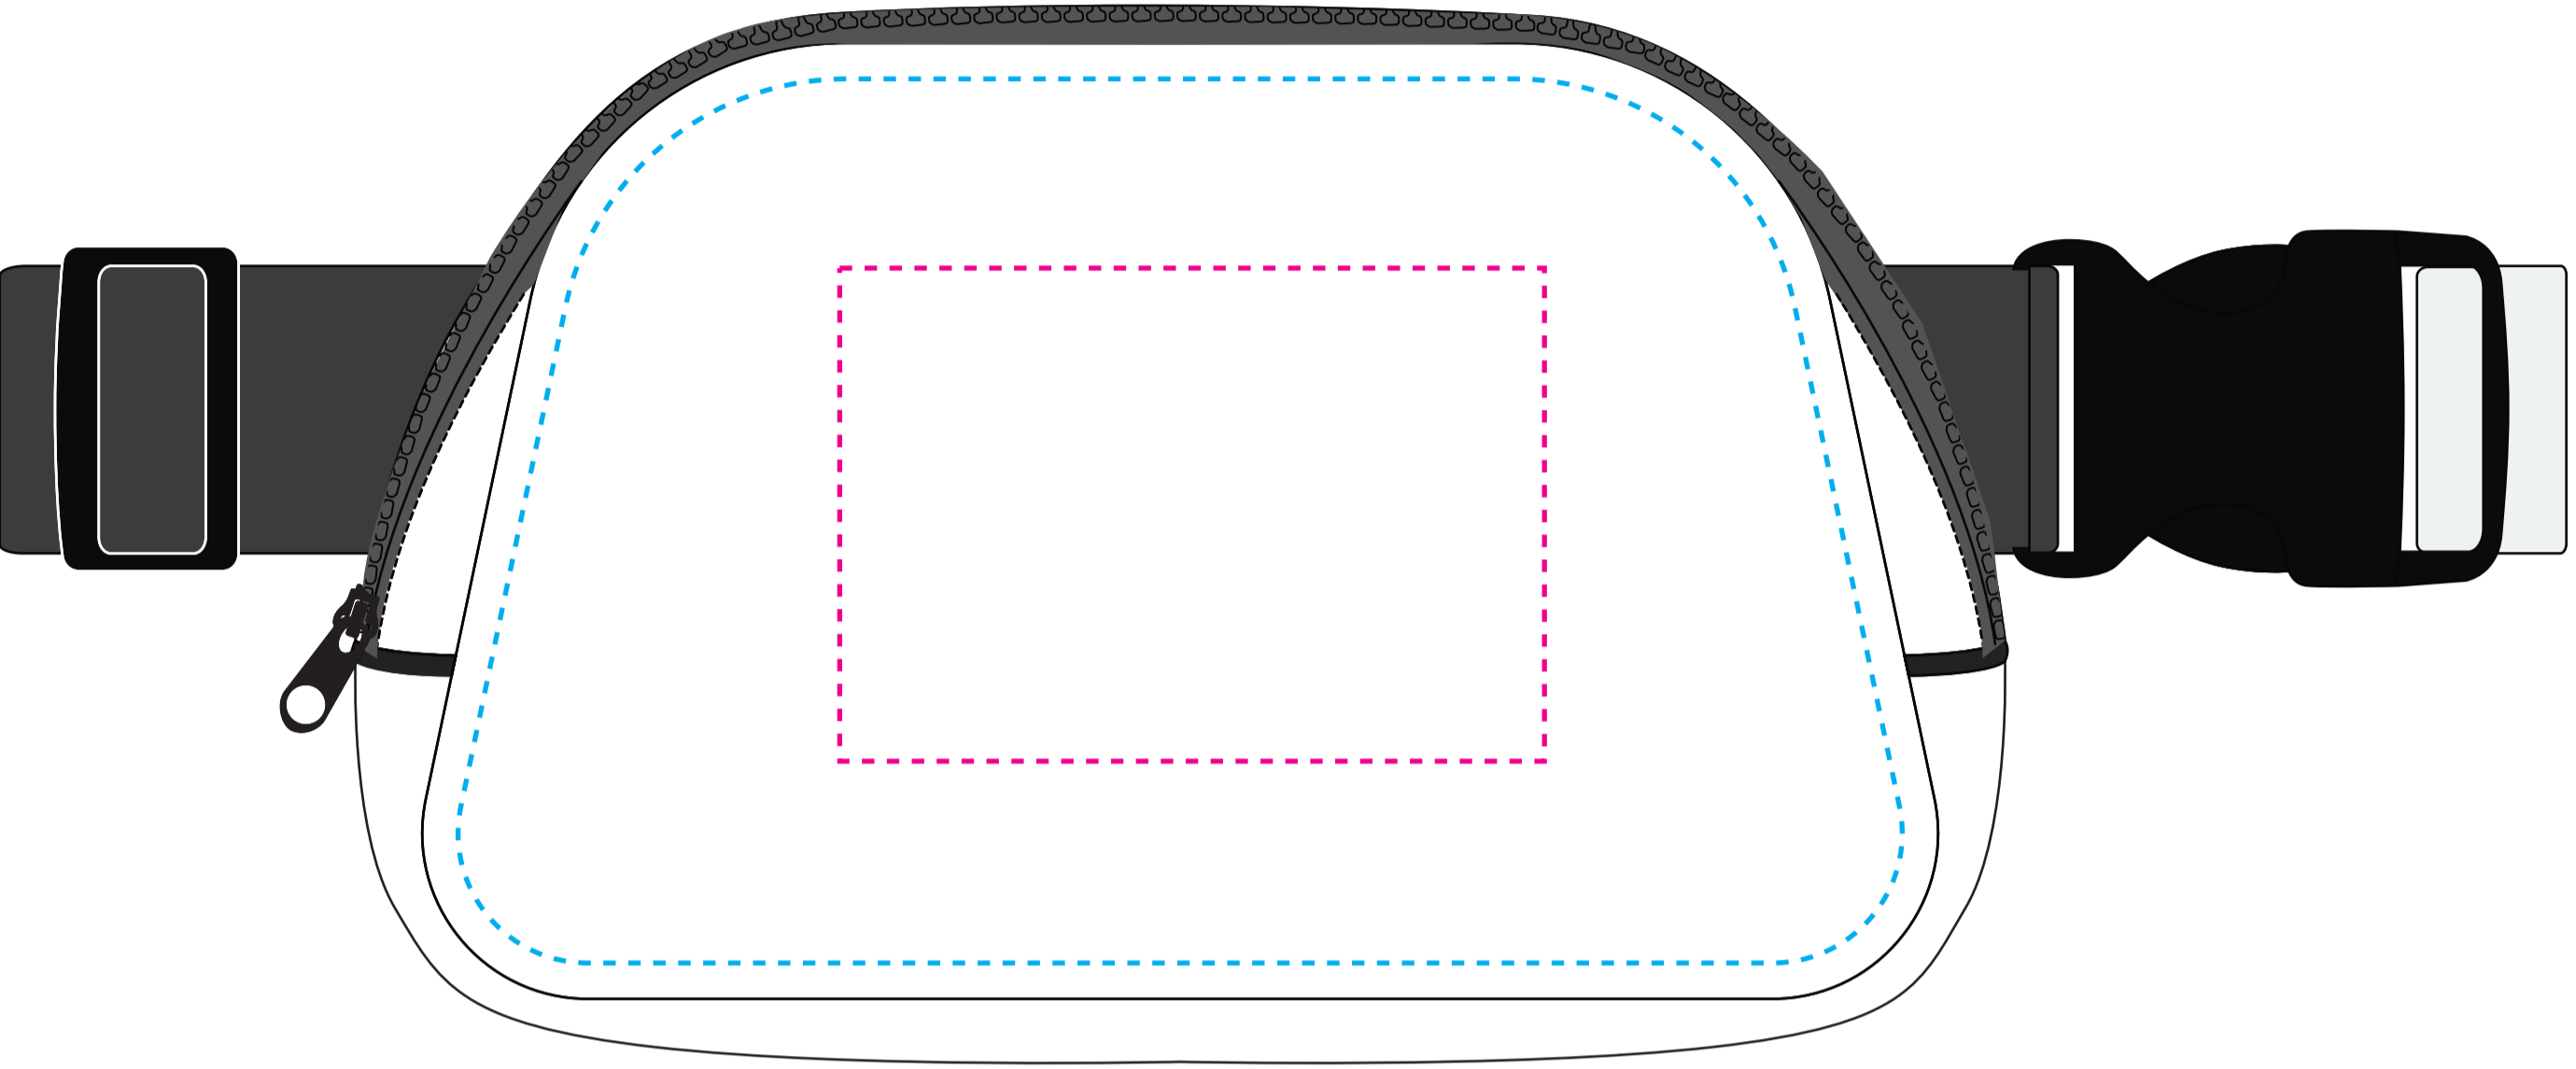

BGE4200

Custom Belt Bag

ITEM SIZE: 7.5 in L x 5.1 in H x 2.16 in W

FULL COLOR TRANSFER

Upgrade : *ADDITIONAL FEES APPLY*

DEFAULT LOCATION CENTER IMPRINT

Imprint Area: --- 3.93 in x 2.75 in

Placement Area: ---- 8 in x 5 in