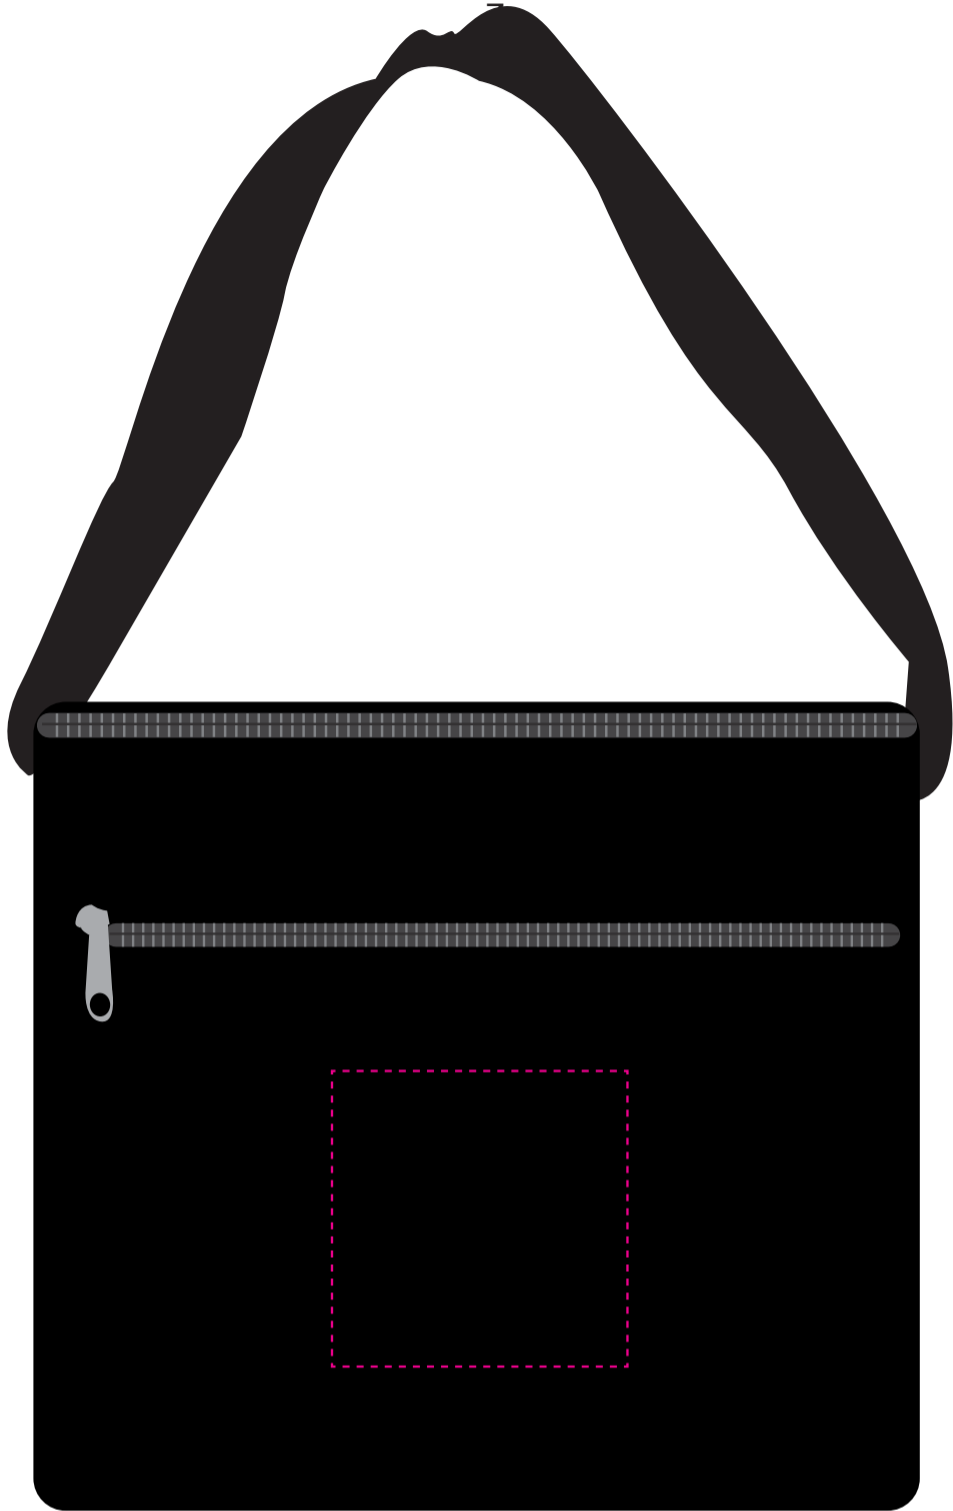

BGC7700

Cooler Duffel Bag

Artwork @ 100%

Item Size: 10 1/2" L x 10 1/4" W x 6" H

Max Imprint Area: 3 1/2" W x 3 1/2" H (Indicated by Dotted Line - Does Not Print)

Imprint Method: SILKSCREEN