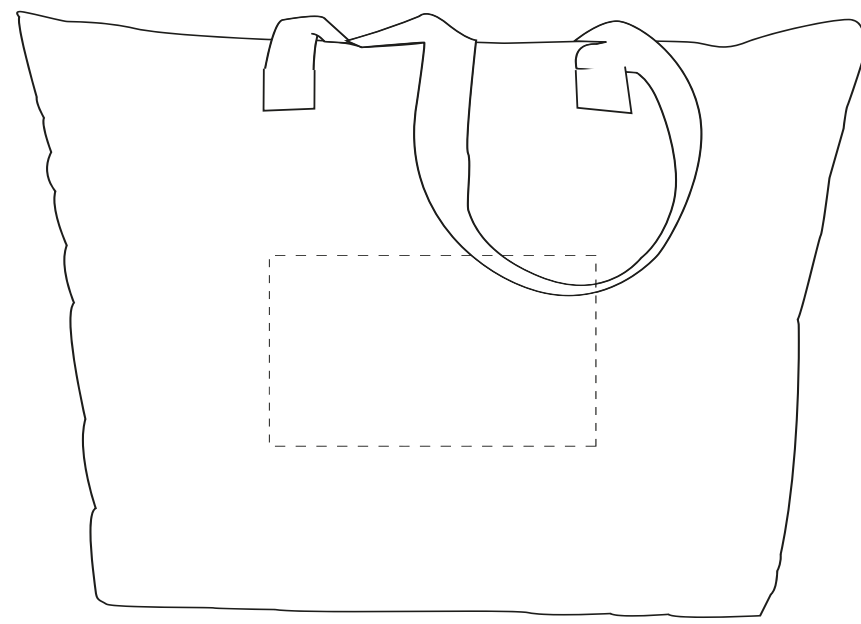

BGC5900

Zimmy Cotton Canvas Tote Bag

BGC5900

Item Size: 22" W x 15" H

Max Imprint: 12" W x 9.5" H

Imprint Method: Silkscreen, Embroidery, and 4 Color Process

ARTWORK AT 100%