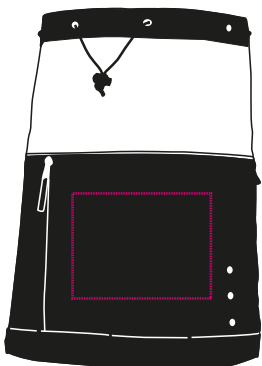

BGC_2800

Dexter

Tote bag w/ shoulder strap

Item Size: 16" W x 18" H x 5 1/2" D
Max Imprint Area: 6 1/2" W x 7" H
(Indicated By Dotted Line, Does Not Print)
Imprint Color(s):
Imprint Method: **SILKSCREEN**

Artwork @ 100%

PLATING	<input type="checkbox"/>	_____
	DATE	NAME
PRINTING	<input type="checkbox"/>	_____
	DATE	NAME