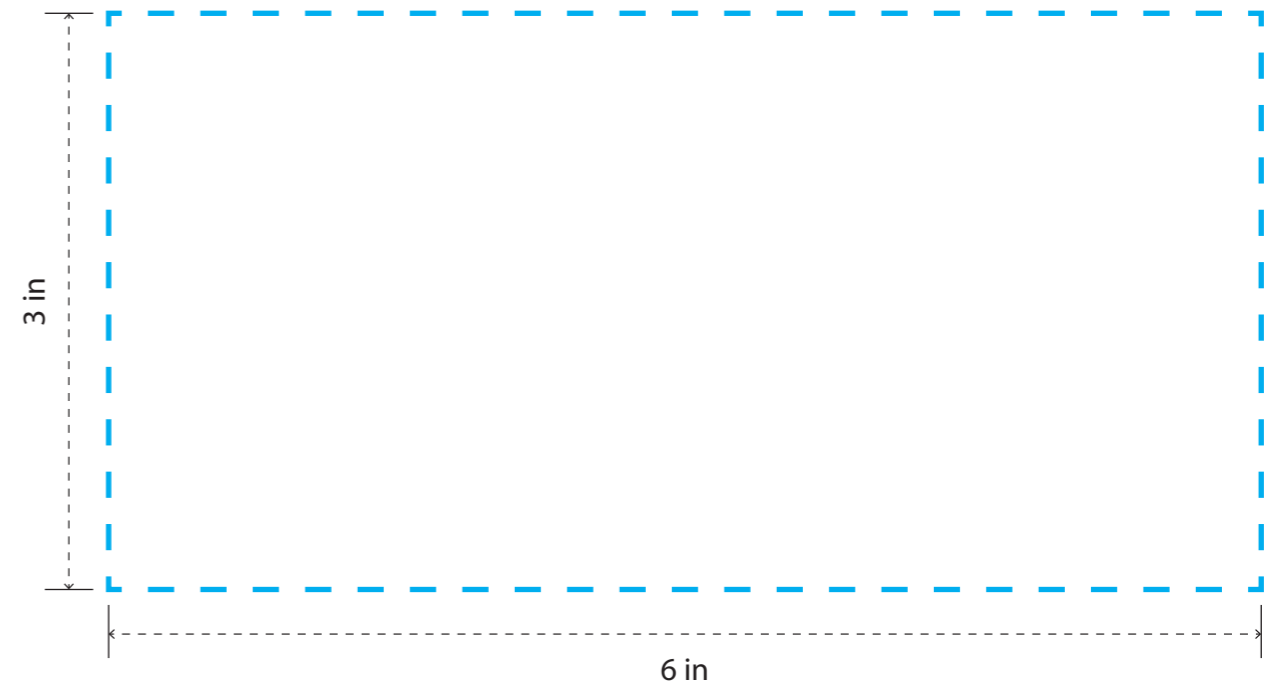

BGC210

Clear Tote with Zipper

Silk Screen / Full Color Digital Imprint:

Silk Screen / Full Color Digital Imprint:

PREVIEW
(FOR APPROXIMATE SIZE & POSITIONING ONLY)
Digital image may not reproduce exactly

PRODUCT SIZE AT 100%
This is the actual size of your
logo on this product

Bag Color:
Imprint Area: 6"W x 3"H / 6"W x 5"H
Imprint Method: Full Color Digital / Silk Screen