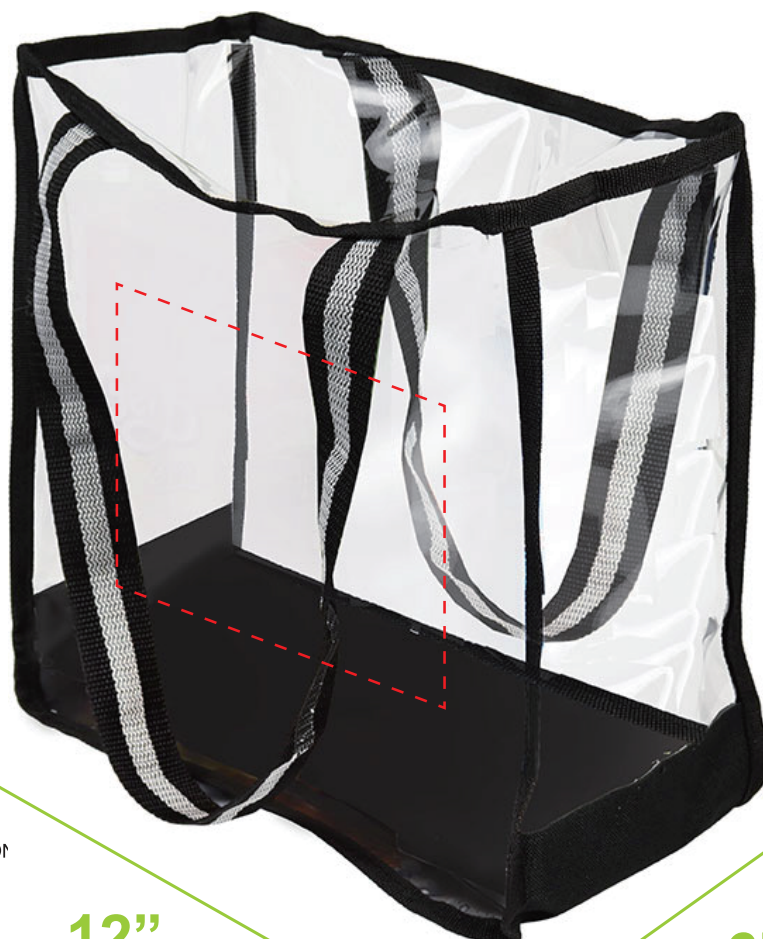

BGC190

Clear Tote

12"

PREVIEW
(FOR APPROXIMATE SIZE & POSITIONING OF
Digital image may not reproduce exactly)

12"

6"

Silk Screen / Full Color Digital Imprint:

7 in

PRODUCT SIZE AT 100%
This is the actual size of your
logo on this product

Bag Color:
Imprint Area: 7"W x 6"H
Imprint Method: Full Color Digital / Silk Screen