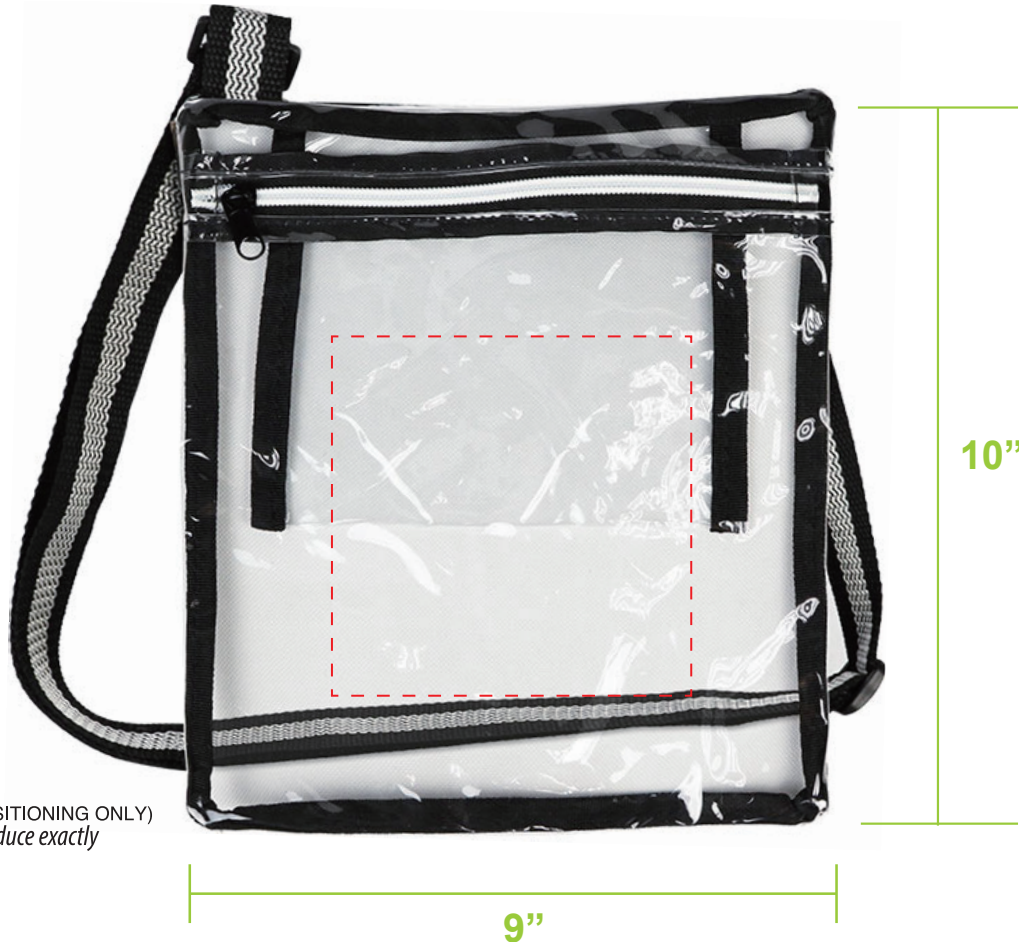

BGC180

Clear Satchel

PREVIEW
(FOR APPROXIMATE SIZE & POSITIONING ONLY)
Digital image may not reproduce exactly

Silk Screen / Full Color Digital Imprint:

Bag Color:
Imprint Area: 5"W x 5"H
Imprint Method: Full Color Digital / Silk Screen

PRODUCT SIZE AT 100%
This is the actual size of your
logo on this product