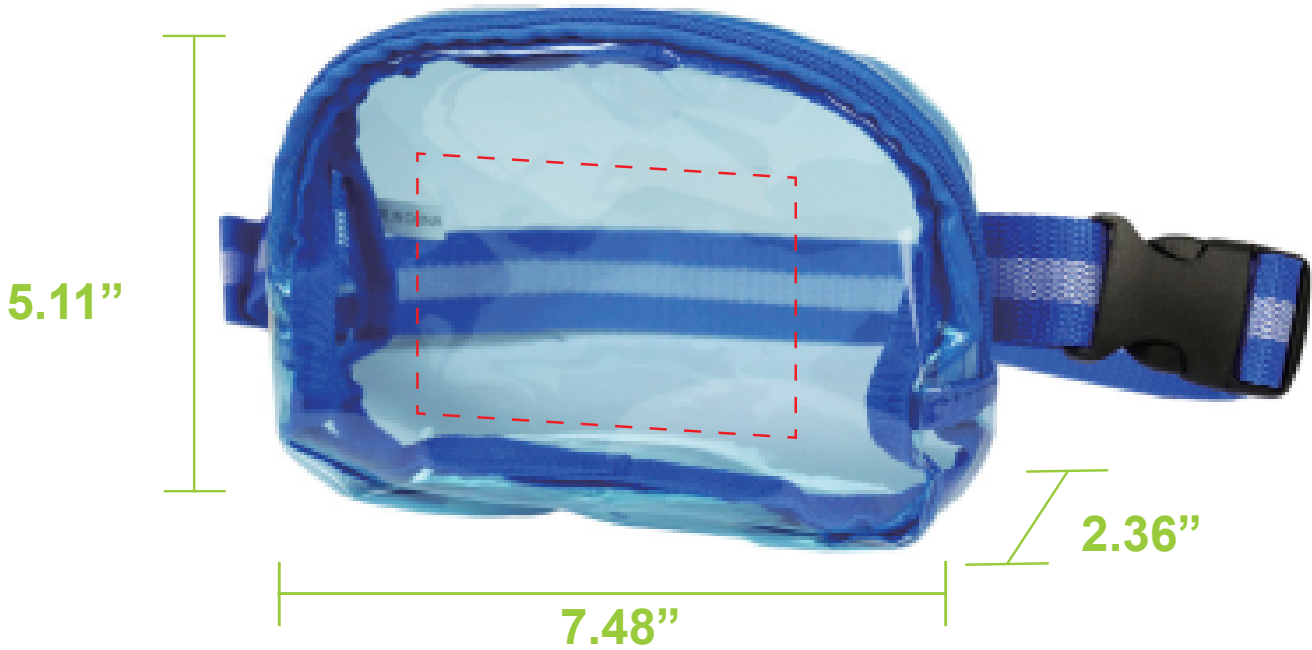

BGCI30

Clear Belt Bag

PREVIEW
(FOR APPROXIMATE SIZE & POSITIONING ONLY)
Digital image may not reproduce exactly

Silk Screen / Full Color Digital Imprint:

PRODUCT SIZE AT 100%
This is the actual size of your
logo on this product

Bag Color:
Imprint Area: 4"W x 2.75"H
Imprint Method: Full Color Digital / Silk Screen