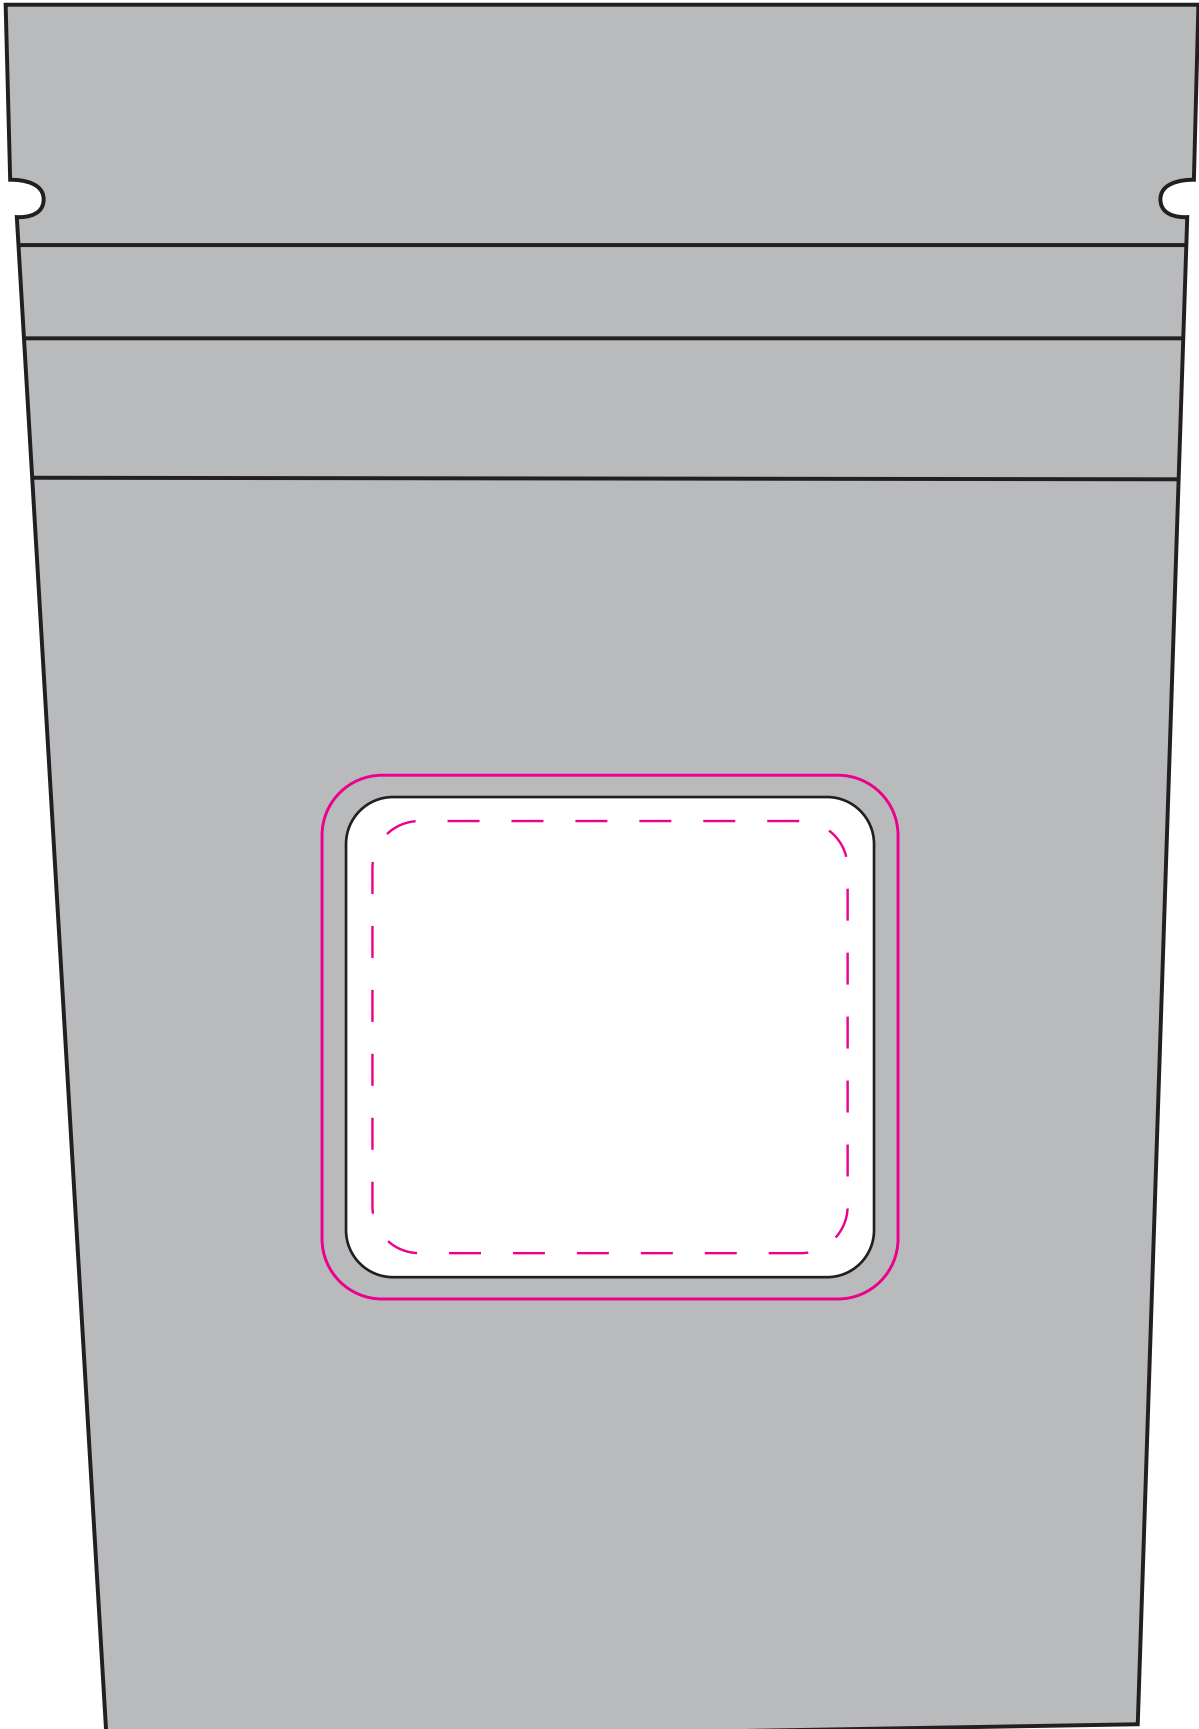

# LC51000S

## GLOSSY SILVER STAND-UP BARRIER POUCH

Artwork @ 100%

Item Size: 6"x 9"x 3"

Max Imprint Area: 2 3/4"x 2 1/2" (Indicated by Dotted Line - Does Not Print)

Imprint Method: 4 Color Label