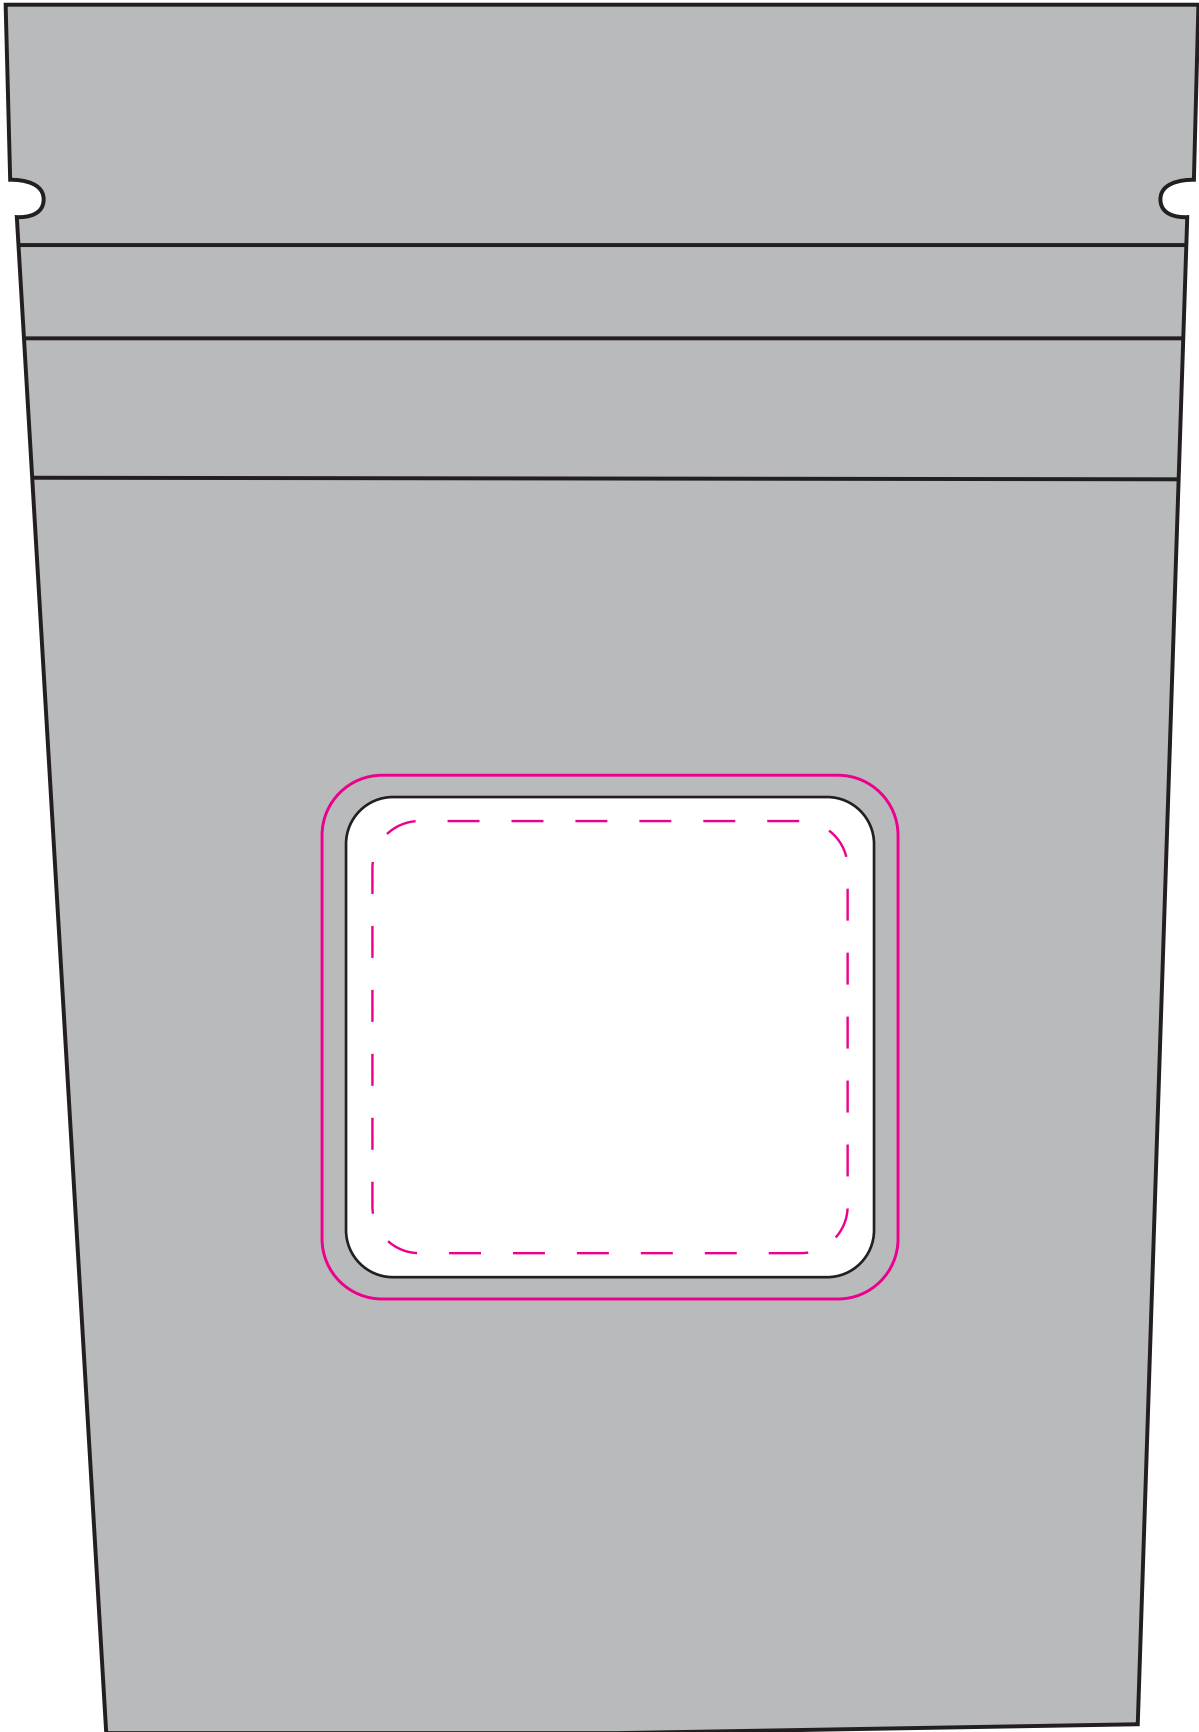

LC51000S

GLOSSY SILVER STAND-UP BARRIER POUCH

Artwork @ 100%

Item Size: 6"x 9"x 3"

Max Imprint Area: 2 3/4"x 2 1/2" (Indicated by Dotted Line - Does Not Print)

Imprint Method: 4 Color Label