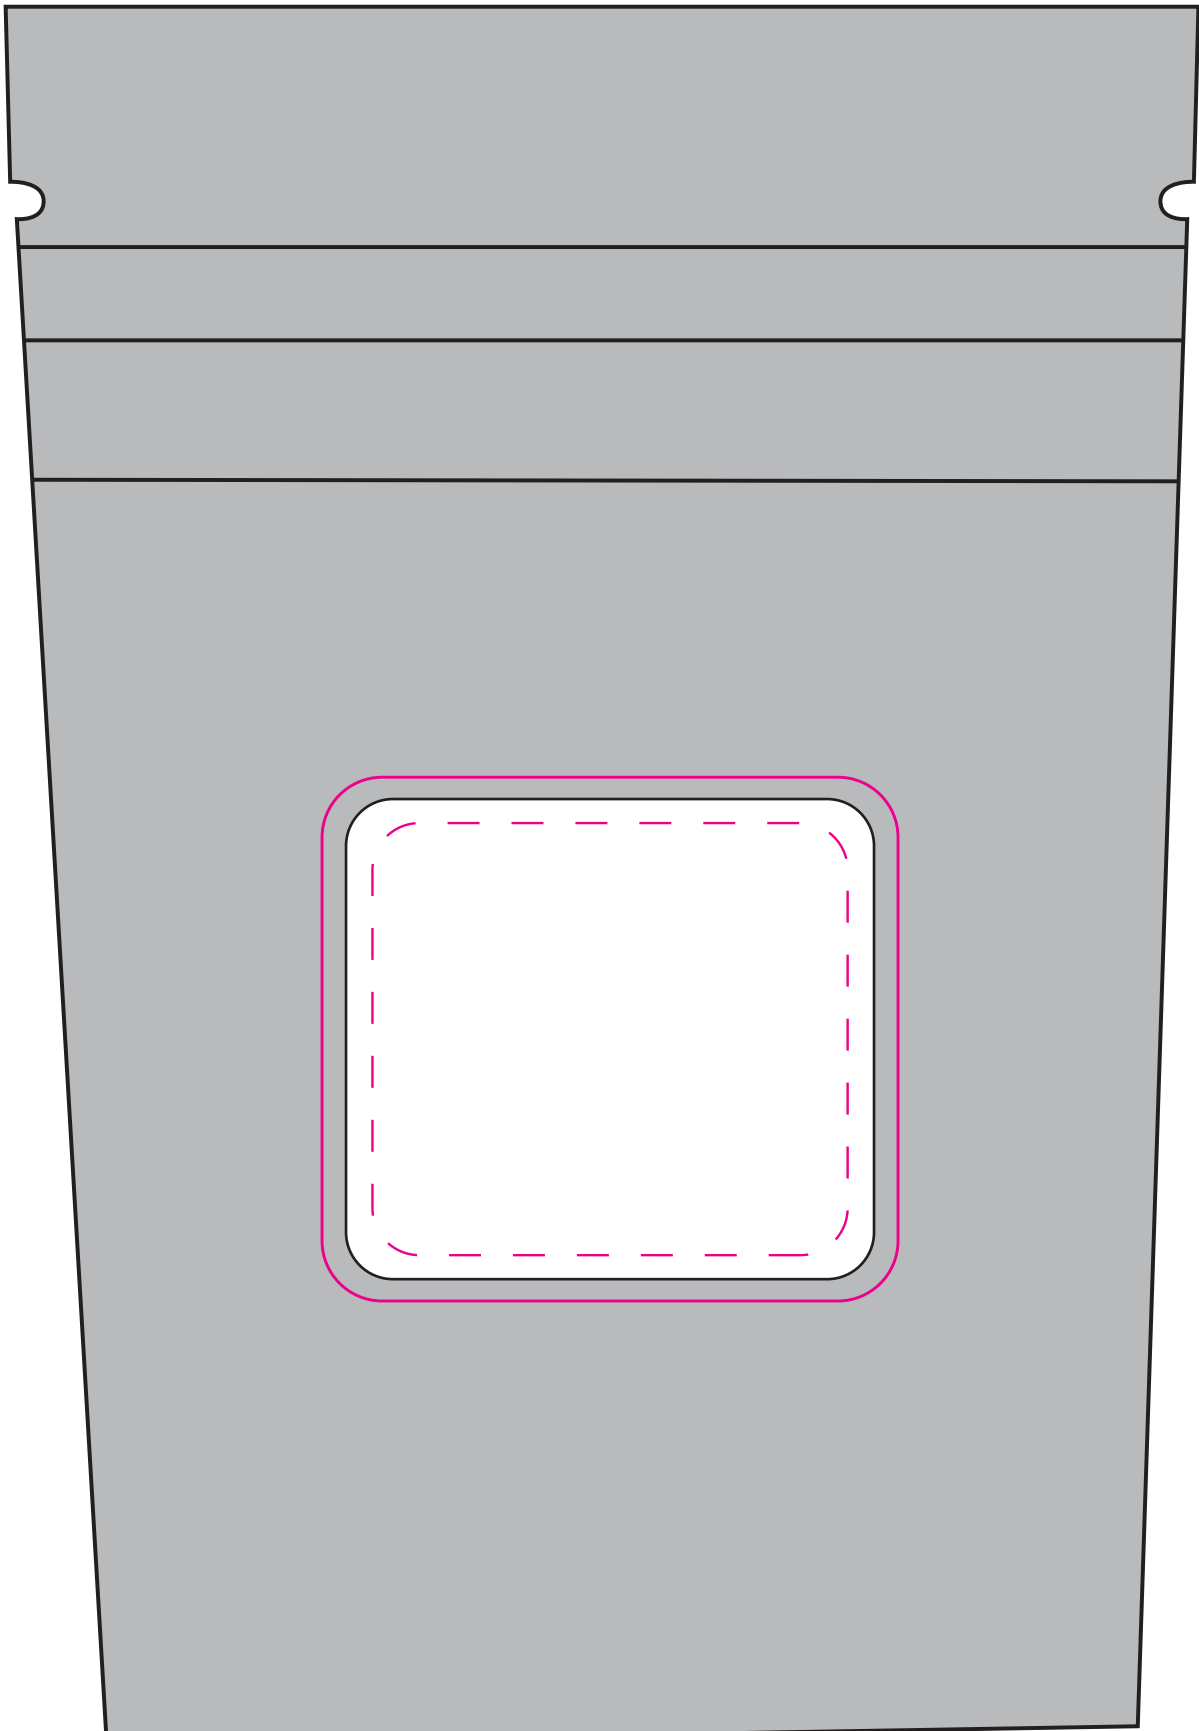

LC51000S

GLOSSY SILVER STAND-UP BARRIER POUCH

Artwork @ 100%

Item Size: 6"x 9"x 3"

Max Imprint Area: 2 3/4"x 2 1/2" (Indicated by Dotted Line - Does Not Print)

Imprint Method: 4 Color Label