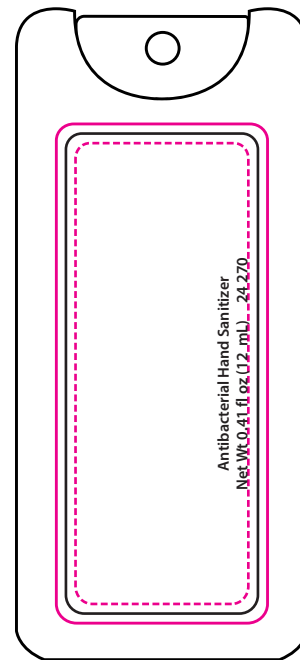

ABL2800

Credit Card Hand Sanitizer Spray

FOR HORIZONTAL LAYOUTS

FOR VERTICAL LAYOUTS

PRODUCT SIZE AT 100%

This is the actual size of your
logo on this product

Item Size: 1 1/2" L x 3/8" W x 3 3/8" H

Max Imprint Area: 1" W x 2 1/2" H (Indicated by Dotted Line - Does Not Print)

Imprint Method: 4 Color Process Label