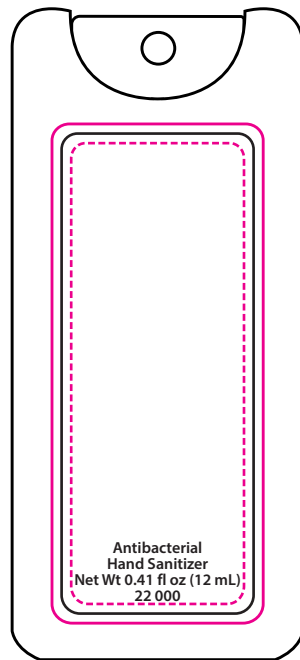

ABL2800

Credit Card Hand Sanitizer Spray

FOR HORIZONTAL LAYOUTS

FOR VERTICAL LAYOUTS

PRODUCT SIZE AT 100%

This is the actual size of your
logo on this product

Item Size: 1 1/2" L x 3/8" W x 3 3/8" H

Max Imprint Area: 1" W x 2 1/2" H (Indicated by Dotted Line - Does Not Print)

Imprint Method: 4 Color Process Label