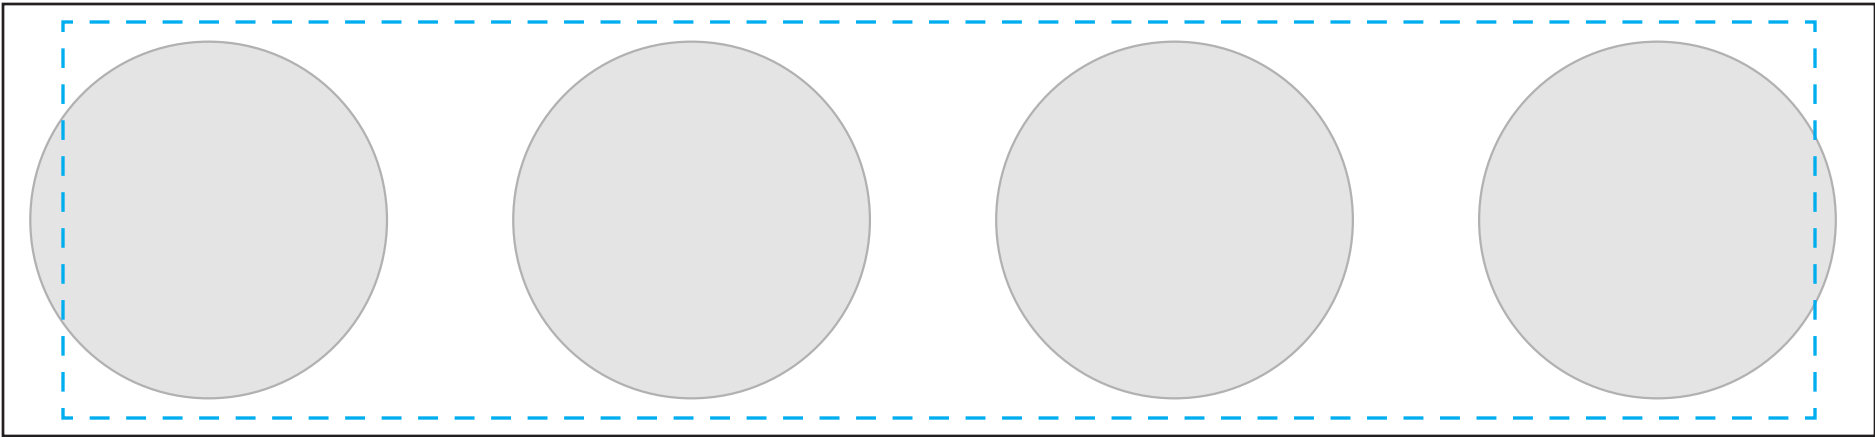

# 4 Piece Foil Sandwich Cookie Box

Imprint:

Fill:

Imprint area: 9.125"W x 2.06"H

Imprint Area: 9.125"W x 2.06"H (Lid)  
Imprint Method: Silkscreen (1C Only)