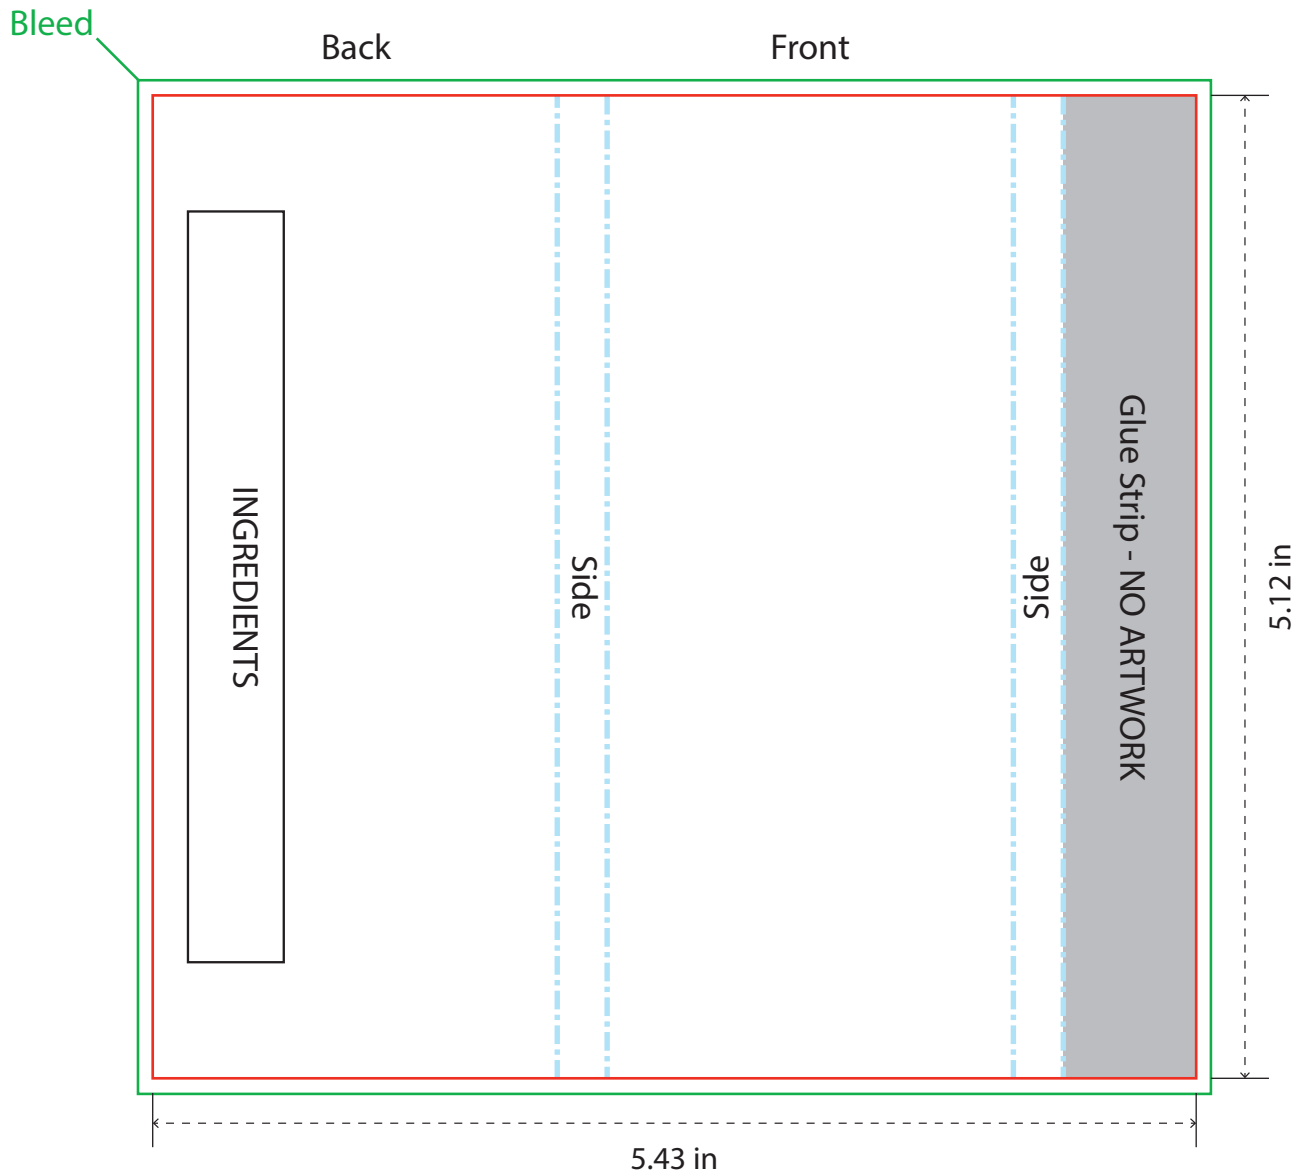

## Chocolate 1.75oz Bar 3-Pack

Fill: Milk/Dark Chocolate

PRODUCT SIZE AT 100%  
This is the actual size of your  
logo on this product

RED = CUTS

BLUE = FOLDS

GREEN = BLEED (ART)

Imprint Area: 5.43"W x 5.12"H

Imprint Method: Full Color Wrapper