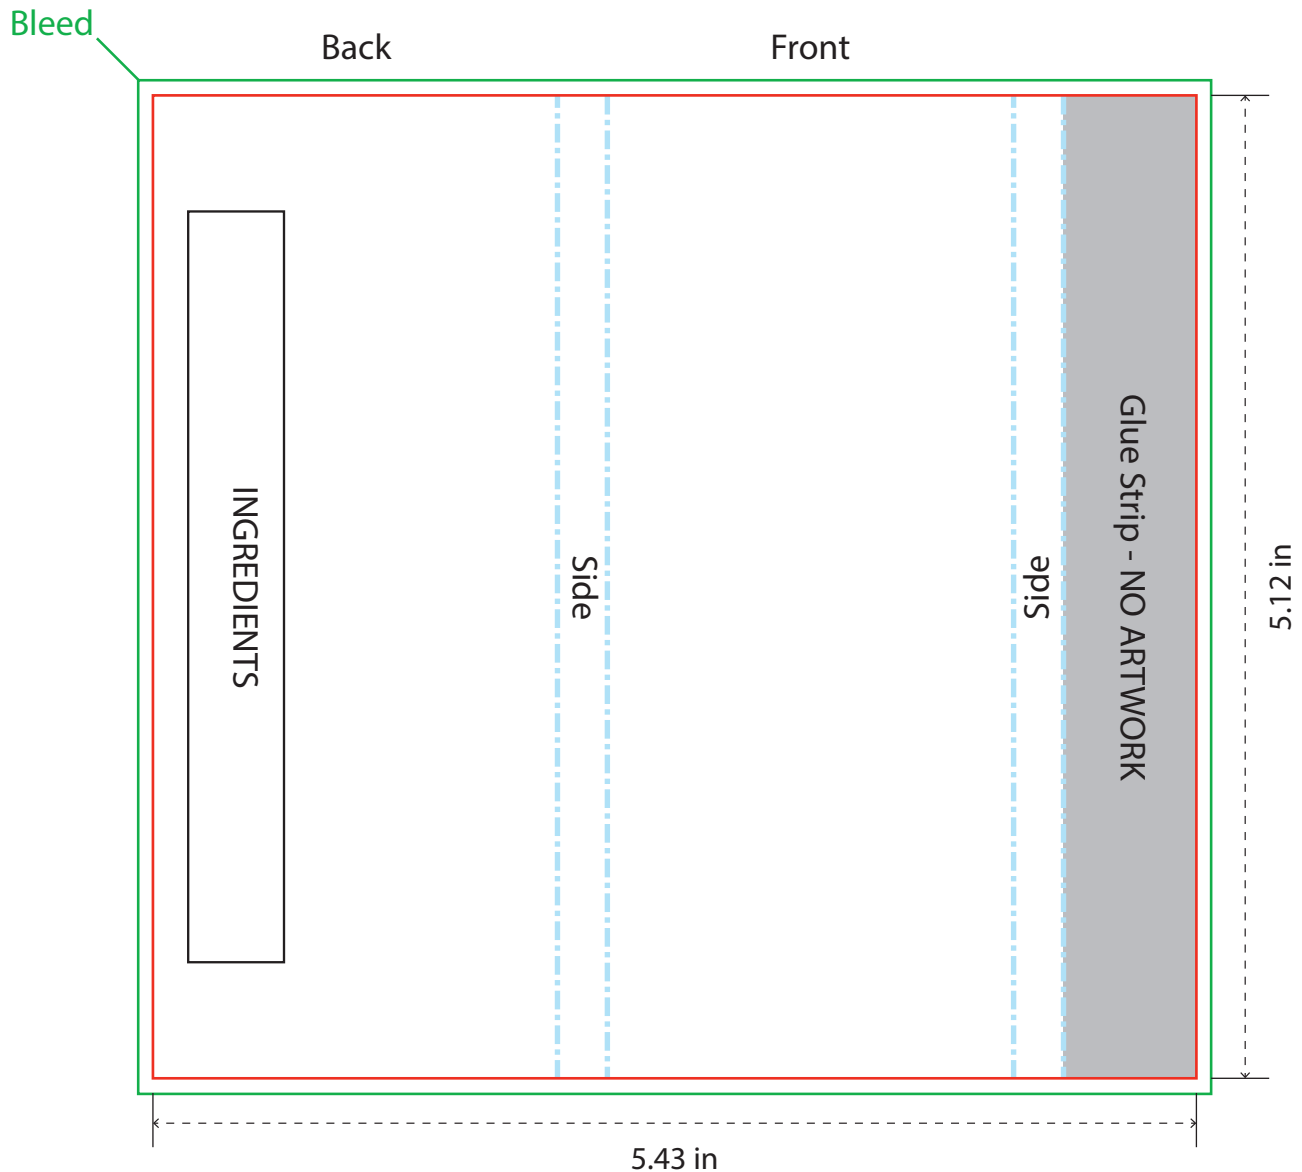

## Chocolate 1.75oz Bar 3-Pack

Fill: Milk/Dark Chocolate

PRODUCT SIZE AT 100%  
This is the actual size of your  
logo on this product

RED = CUTS

BLUE = FOLDS

GREEN = BLEED (ART)

Imprint Area: 5.43"W x 5.12"H

Imprint Method: Full Color Wrapper