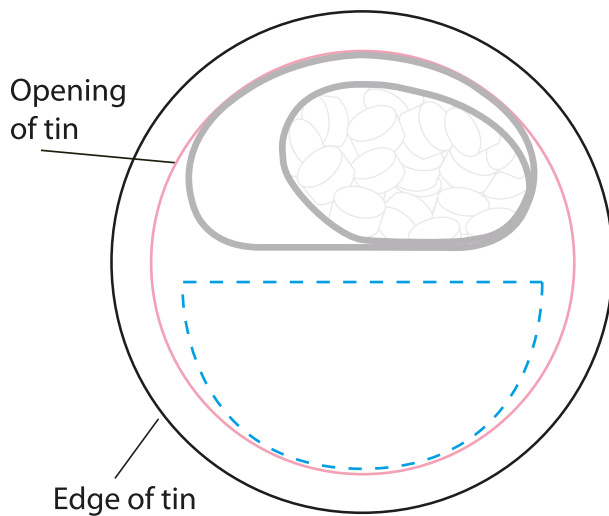

380 Cyclone Tin

Full Bleed Or Full Coverage Not Available For This Product.

MicroMints® Peppermint

MicroMints® Cinnamon

380-SKIT Skittles®

PRINTING OPTIONS

- Full Color on White Tin

PRODUCT SIZE AT 100%

This is the actual size of your
logo on this product