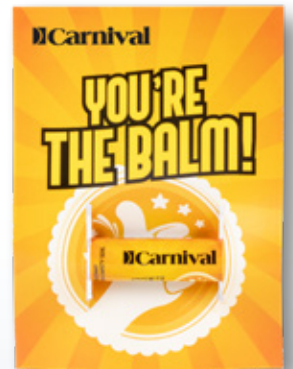

AS LOW AS

\$1.82(c)

ITEM# LBC100

**LIP BALM ON FULL COLOR
CUSTOM CARD**

MOQ 250 | SETUP \$45 (G)

PRODUCTION TIME 3-5 BUSINESS DAYS

THE PERFECT WAY TO SEND A MESSAGE

AS LOW AS