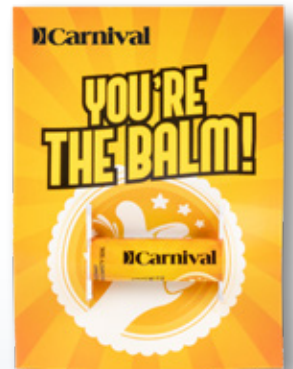

MOQ 150 | SETUP \$50 (G)  
PRODUCTION TIME 3-5 BUSINESS DAYS

COLOR OPTIONS:

GOLD, ROSE, SILVER

AS LOW AS  
**\$3.49(c)**

ITEM# STL100

**LIP BALM SUNSCREEN COMBO**

MOQ 200 | SETUP \$50 (G)  
PRODUCTION TIME 5-7 BUSINESS DAYS

AS LOW AS  
**\$1.82(c)**

ITEM# LBC100

**LIP BALM ON FULL COLOR  
CUSTOM CARD**

MOQ 250 | SETUP \$45 (G)  
PRODUCTION TIME 3-5 BUSINESS DAYS

THE PERFECT WAY TO SEND A MESSAGE

AS LOW AS  
**\$2.63(c)**

ITEM# ABL300