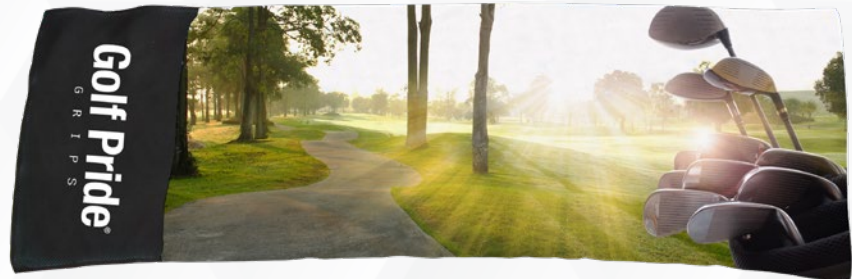

COOLING TOWEL

CODE	PRODUCT DESCRIPTION	50	100	200	500	1000	
PEY4050	Cooling Towel	C$20.68	C$20.58	C$19.77	C$19.00	C$18.12	5C

Setup: $58.50(G); Production time: 3-5 Business Days