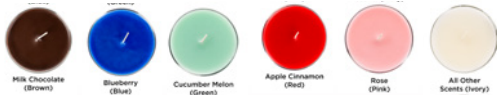

Scent-sational Candles

CW1600 | Aromatherapy Wax Candle Glass Patio Jar
AS LOW AS $12.48(c)