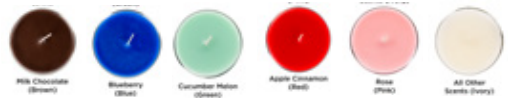

CW311 | Enamel Camping Mug Candle with Custom Gift Box
AS LOW AS $22.61(c)