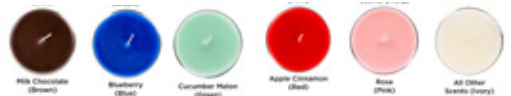

CW311 | Enamel Camping Mug Candle with Custom Gift Box
AS LOW AS $22.61(c)