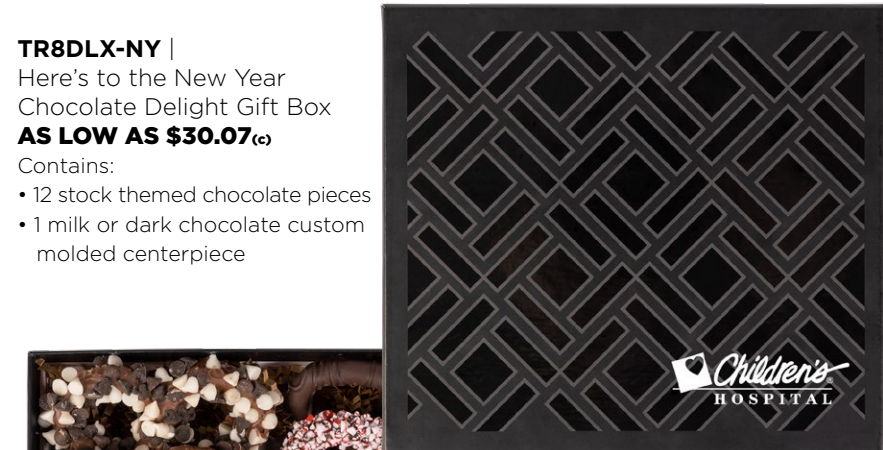

CFBX-HPRP | Holiday Premier Chocolate Pretzel Deluxe Gift Box
AS LOW AS $28.91(€)

TR8DLX-NY | Here's to the New Year Chocolate Delight Gift Box
AS LOW AS $30.07(€)

Contains:

- 12 stock themed chocolate pieces
- 1 milk or dark chocolate custom molded centerpiece

All molded shapes are individually wrapped for more shareable gifting!