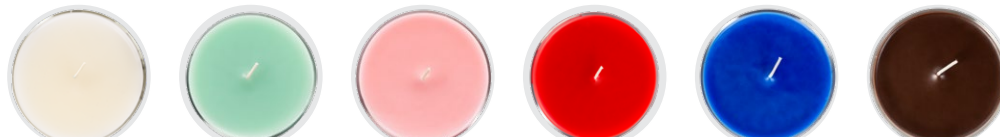

CW5100 | Aromatherapy Candle Jar
AS LOW AS \$8.68(c)

CW4100 | Aromatherapy Candle Tin
AS LOW AS \$9.83(c)

CW4300 | Aromatherapy Candle Tin
AS LOW AS \$7.60(c)

CANDLE COLORS:

All Other Scents (Ivory) Cucumber Melon (Green) Rose (Pink) Apple Cinnamon (Red) Blueberry (Blue) Milk Chocolate (Brown)