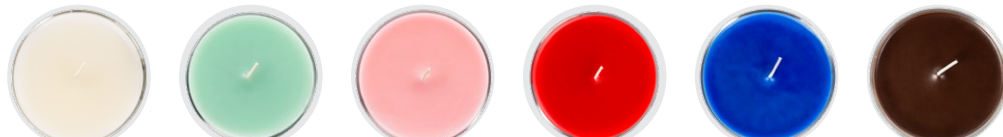

CW5100 | Aromatherapy Candle Jar
AS LOW AS \$8.68(c)

CW4100 | Aromatherapy Candle Tin
AS LOW AS \$9.83(c)

CW4300 | Aromatherapy Candle Tin
AS LOW AS \$7.60(c)

CANDLE COLORS:

All Other Scents (Ivory) Cucumber Melon (Green) Rose (Pink) Apple Cinnamon (Red) Blueberry (Blue) Milk Chocolate (Brown)