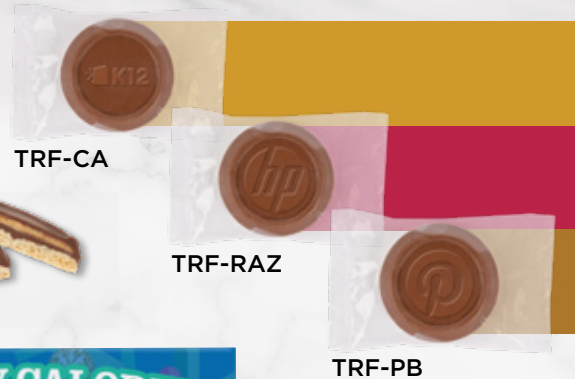

TRF-RAZ

TRF-PB