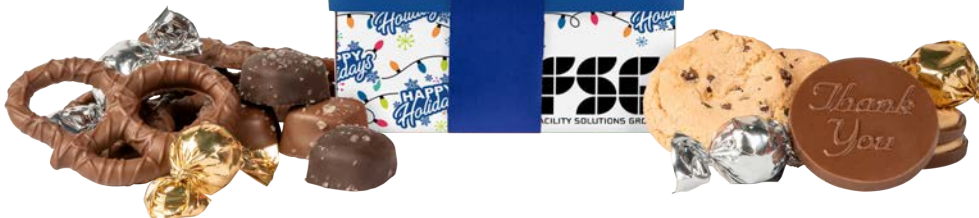

All molded shapes are individually wrapped for more shareable gifting!