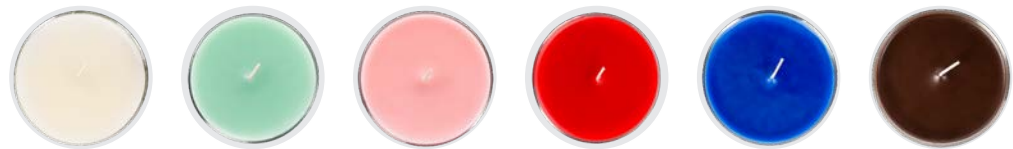

### CANDLE COLORS:

All Other Scents (Ivory)    Cucumber Melon (Green)    Rose (Pink)    Apple Cinnamon (Red)    Blueberry (Blue)    Milk Chocolate (Brown)