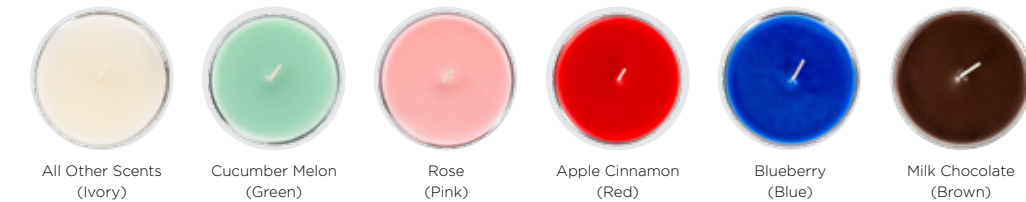

**CW5100 | Aromatherapy Candle Jar AS LOW AS \$12.59(c)**

**CW4100 | Aromatherapy Candle Tin AS LOW AS \$14.25(c)**

**CW4300 | Aromatherapy Candle Tin AS LOW AS \$11.02(c)**

**CANDLE COLOURS:**

All Other Scents (Ivory) Cucumber Melon (Green) Rose (Pink) Apple Cinnamon (Red) Blueberry (Blue) Milk Chocolate (Brown)