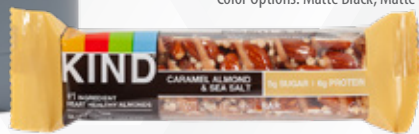

ON THE GO SIP N' SNACK WITH 16 OZ MATTE BOTTLE

CODE	PRODUCT DESCRIPTION	48	96	288	576	
DRK1940-80	On the Go Sip n' Snack with 16 oz Matte Tumbler	$18.67	$18.67	$18.67	$18.67	4C

Item Size: 9 3/4"H x 3"D; Imprint Area: 2 5/8"W x 3"H (tumbler), 3/4"D (lid)
Setup: $50(G); Production time: 7-10 Business Days
Color Options: Matte Black, Matte Grey, Matte Navy, Matte White

LESS WORK, MORE GOLF BOTTLE GIFT SET

CODE	PRODUCT DESCRIPTION	48	96	288	576	
GTS820	Less Work, More Golf Bottle Gift Set	$21.90	$20.85	$20.25	$19.66	4C

Item Size: 9 3/4"H x 3"D; Imprint Area: 2 5/8"W x 3"H (tumbler), 3/4"D (lid)
Setup: $50(G); Production time: 3-5 Business Days
Color Options: Matte Black, Matte Grey, Matte Navy, Matte White

ON THE GO SIP N' SNACK WITH 20 OZ SATIN BOTTLE

CODE	PRODUCT DESCRIPTION	48	96	288	576	
DRK1660-80	On the Go Sip n' Snack with 20 oz Satin Bottle	$19.82	$19.82	$19.82	$19.82	4C

Item Size: 10 1/2"H x 3"D; Imprint Area: 3 1/2"W x 4"H
Setup: $50(G); Production time: 7-10 Business Days
Color Options: White, Red, Blue, Black