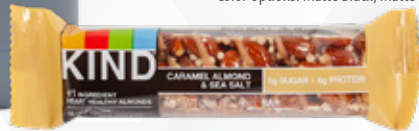

ON THE GO SIP N' SNACK WITH 16 OZ MATTE BOTTLE

CODE	PRODUCT DESCRIPTION	48	96	288	576	
DRK1940-80	On the Go Sip n' Snack with 16 oz Matte Tumbler	$26.42	$26.42	$26.42	$26.42	4C

Item Size: 9 3/4"H x 3"D; Imprint Area: 2 5/8"W x 3"H (tumbler), 3/4"D (lid)
Setup: $70(G); Production time: 7-10 Business Days
Color Options: Matte Black, Matte Grey, Matte Navy, Matte White